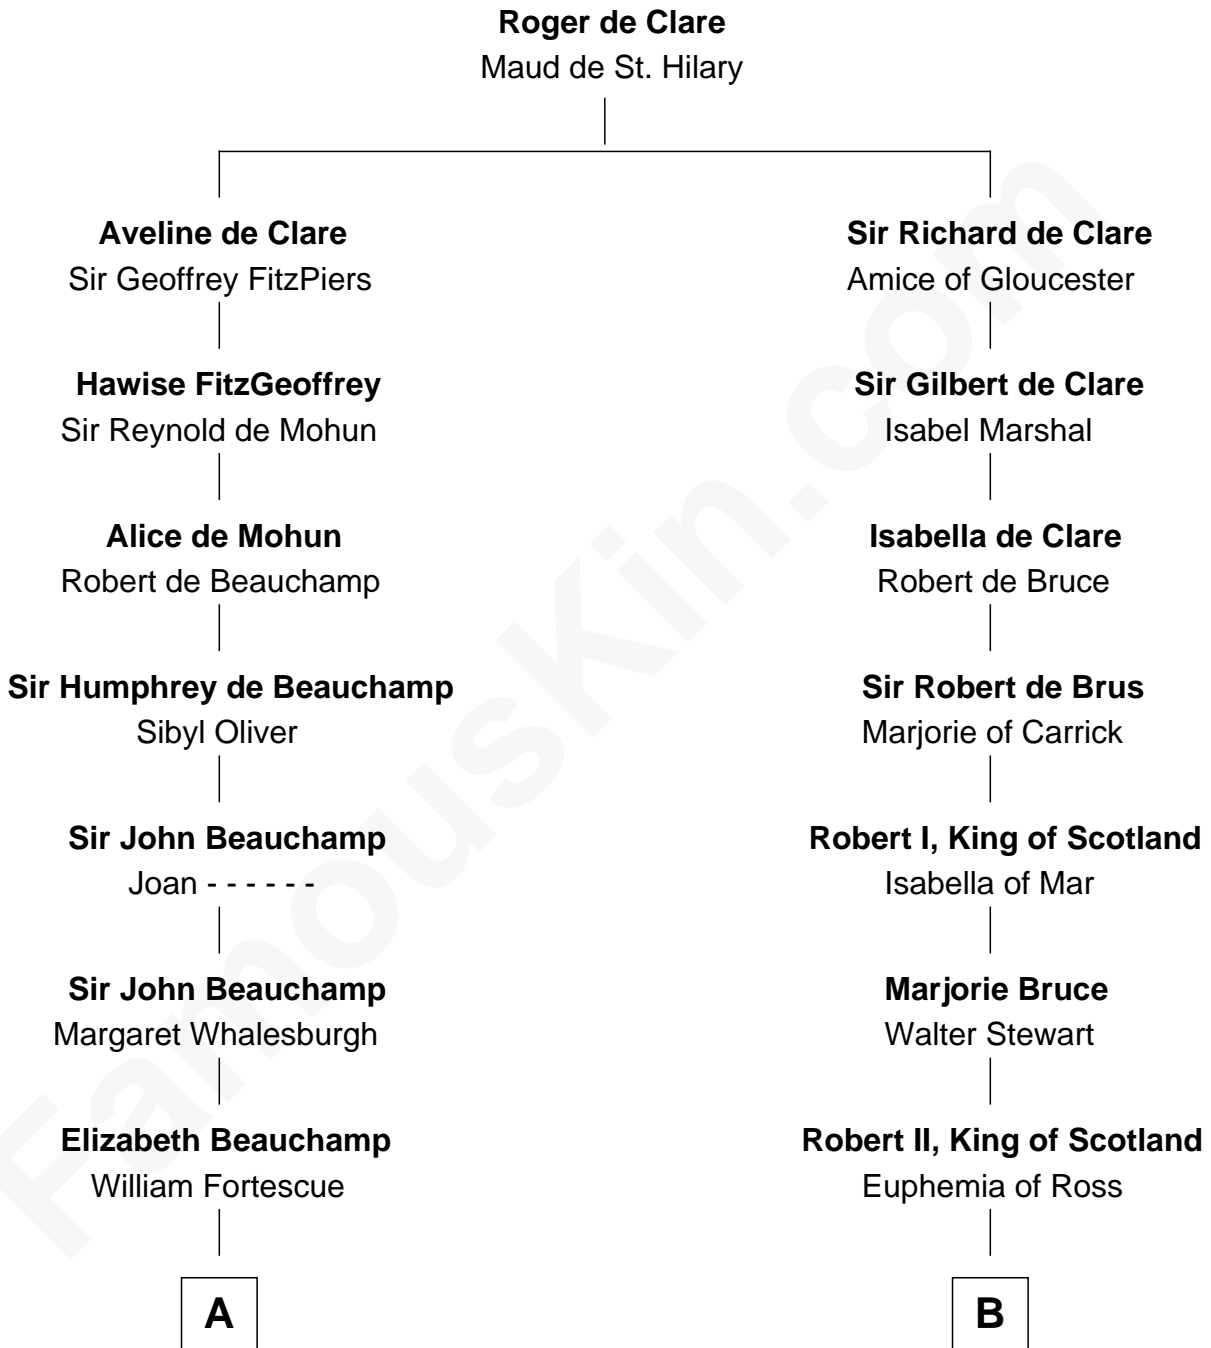

FamousKin.com
Relationship Chart of
Lewis Henry Morgan
Pioneering Anthropologist

20th cousin 1 time removed of
Hamilton Fish
26th U.S. Secretary of State

C

Thomas Clap

Mary King

Elijah Clap

Mary Benton

Mary Clap

Lemuel Steele

Harriet Steele

Jedediah Morgan

Lewis Henry Morgan

Pioneering Anthropologist

D

Gilbert Robert Livingston

Cornelia Beekman

Margaret Livingston

Petrus Stuyvesant

Elizabeth Stuyvesant

Lt. Col. Nicholas Fish

Hamilton Fish

26th U.S. Secretary of State