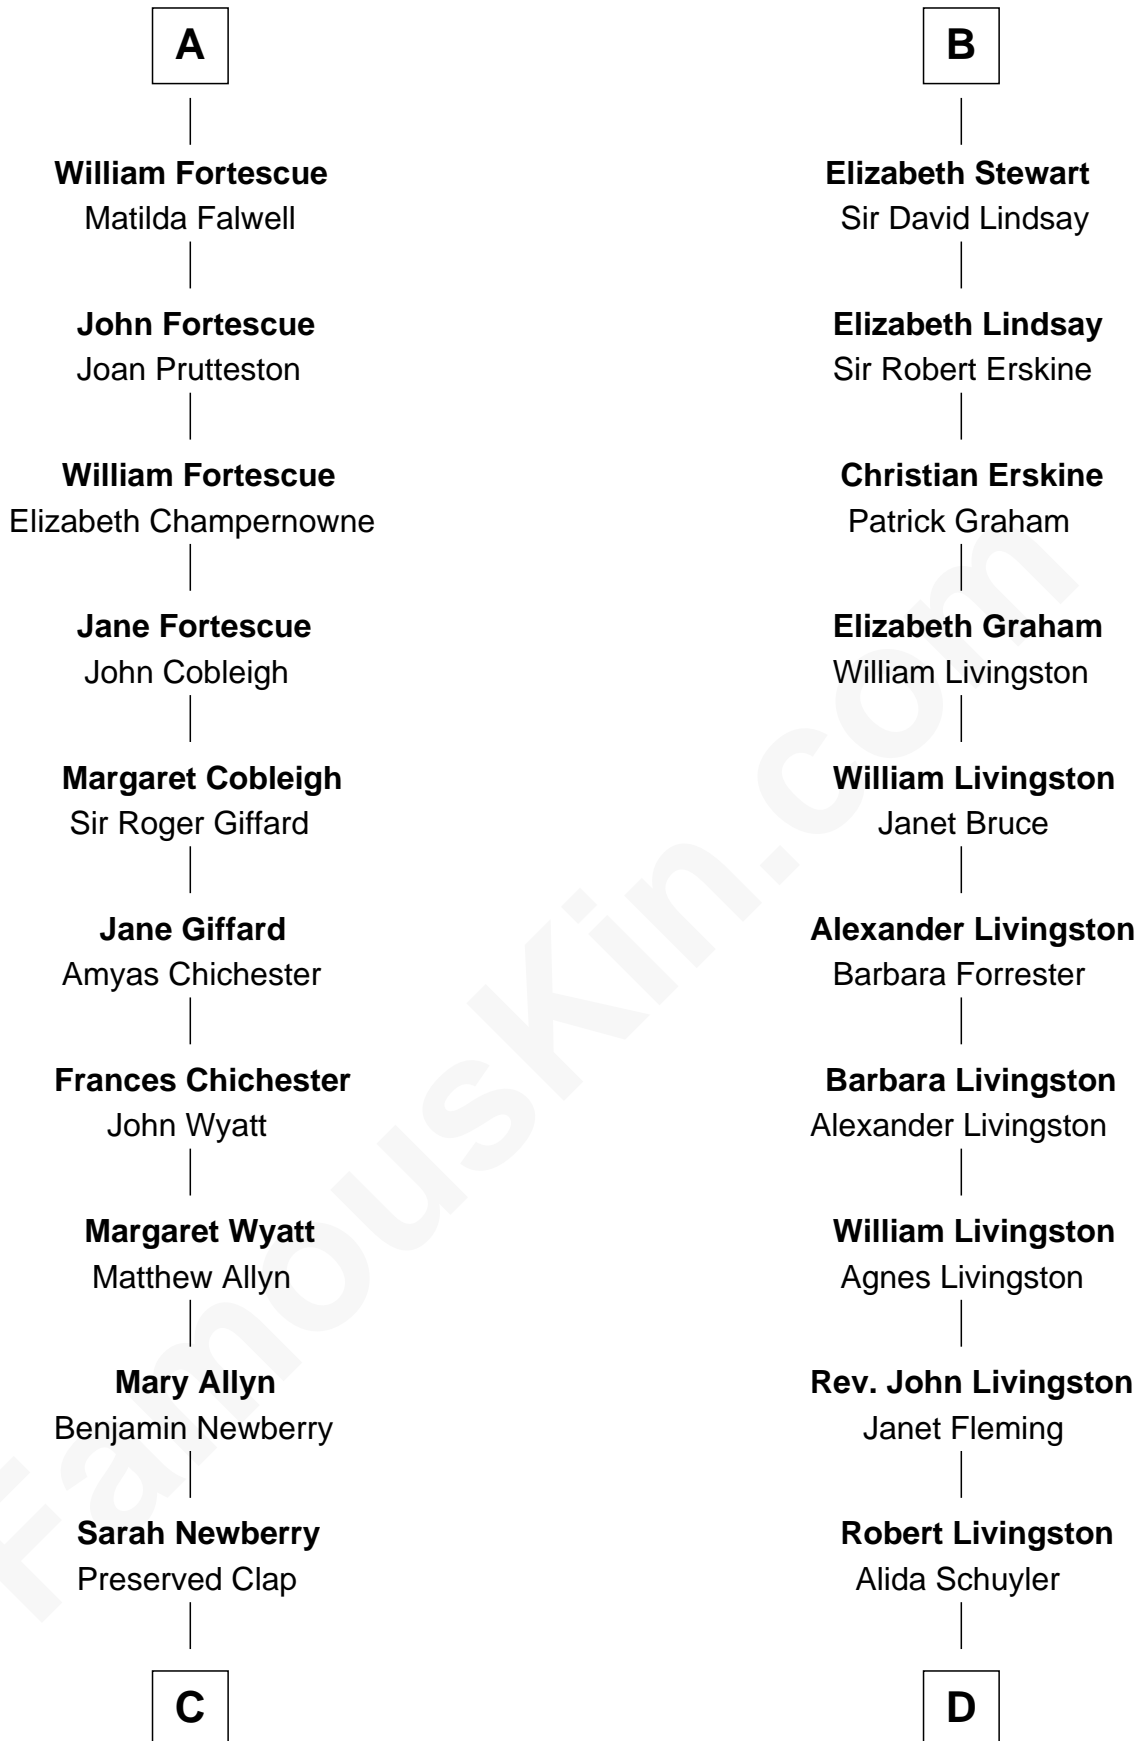

FamousKin.com
Relationship Chart of
Lewis Henry Morgan
Pioneering Anthropologist

20th cousin 1 time removed of
Hamilton Fish
26th U.S. Secretary of State

C

Thomas Clap

Mary King

Elijah Clap

Mary Benton

Mary Clap

Lemuel Steele

Harriet Steele

Jedediah Morgan

Lewis Henry Morgan

Pioneering Anthropologist

D

Gilbert Robert Livingston

Cornelia Beekman