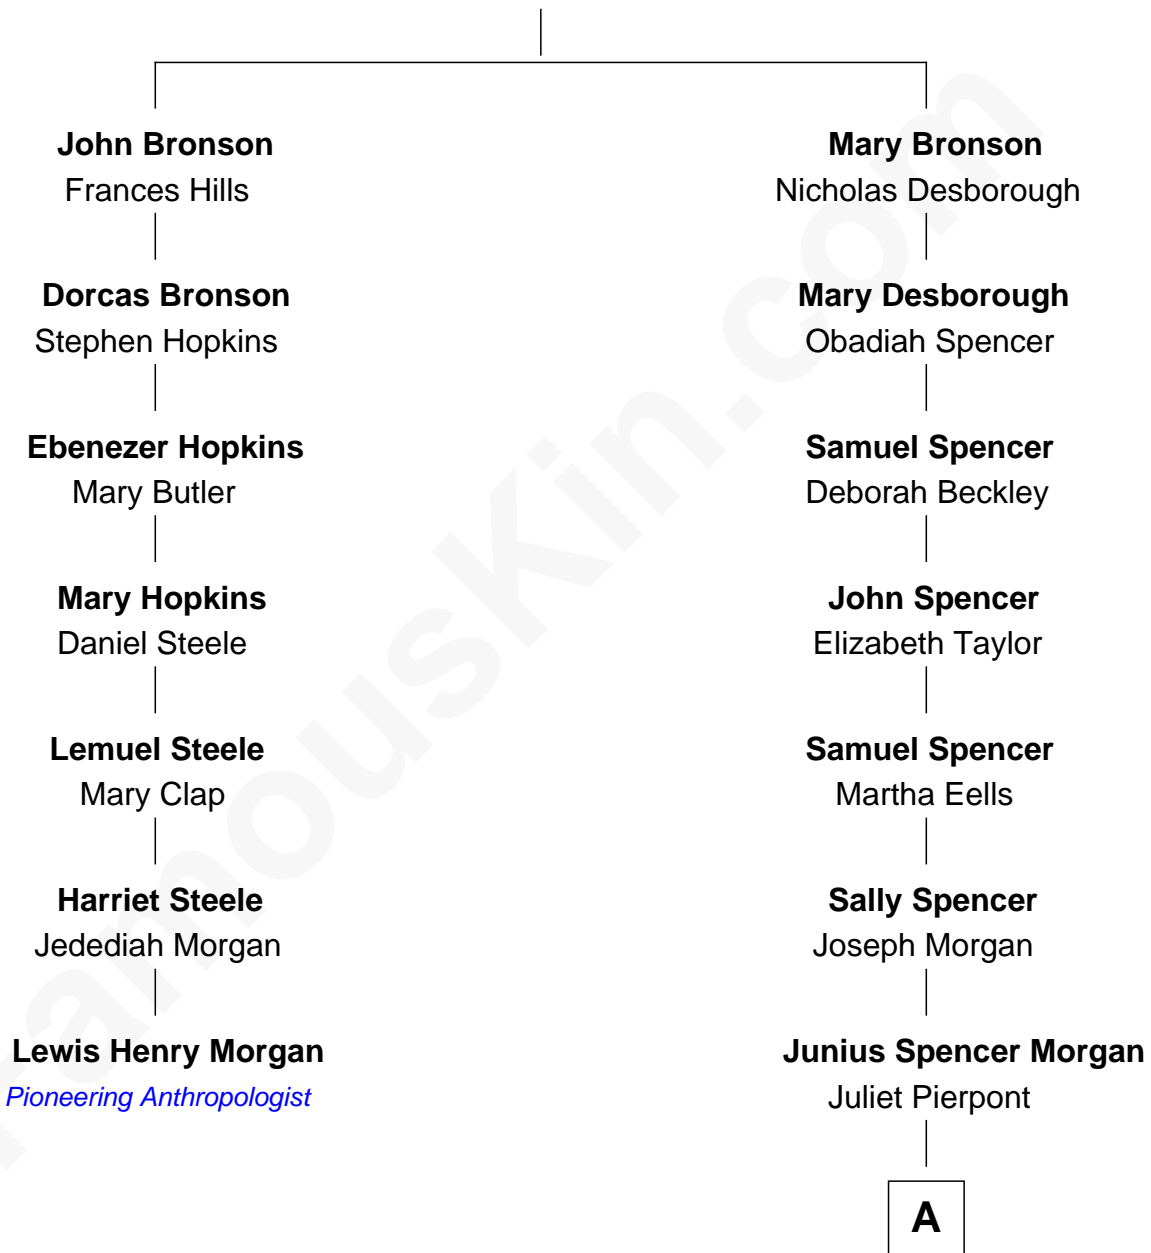

# FamousKin.com Relationship Chart of

**Lewis Henry Morgan**  
*Pioneering Anthropologist*

6th cousin 3 times removed of

**Henry Sturgis Morgan**  
*Co-Founder of Morgan Stanley*

**Roger Brownson**  
Mary Underwood

**A**

|  
**John Pierpont Morgan**

Frances Louisa Tracy

|  
**John Pierpont Morgan**

Jane Norton Grew

|  
**Henry Sturgis Morgan**

*Co-Founder of Morgan Stanley*

FamousKin.com