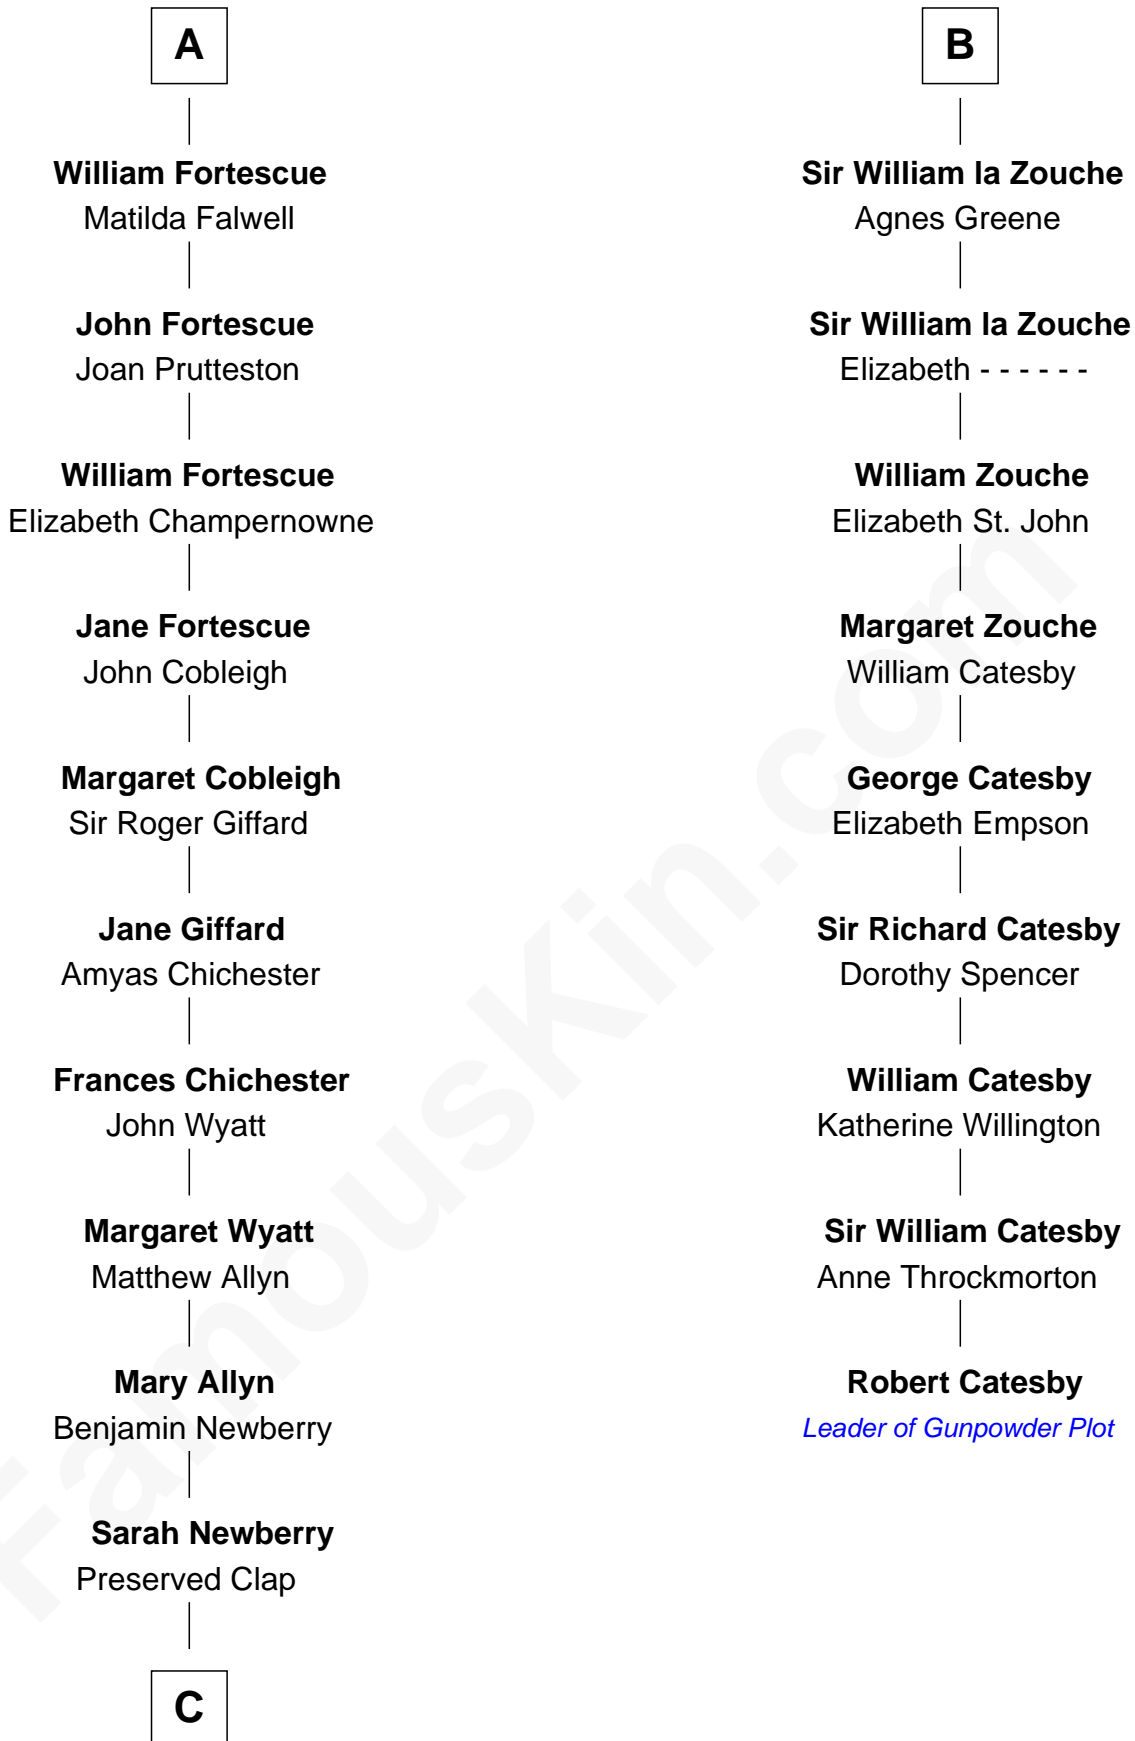

FamousKin.com Relationship Chart of

Lewis Henry Morgan
Pioneering Anthropologist

15th cousin 6 times removed of

Robert Catesby
Leader of Gunpowder Plot

C

—
Thomas Clap

Mary King

—
Elijah Clap

Mary Benton

—
Mary Clap

Lemuel Steele

—
Harriet Steele

Jedediah Morgan

—
Lewis Henry Morgan

Pioneering Anthropologist