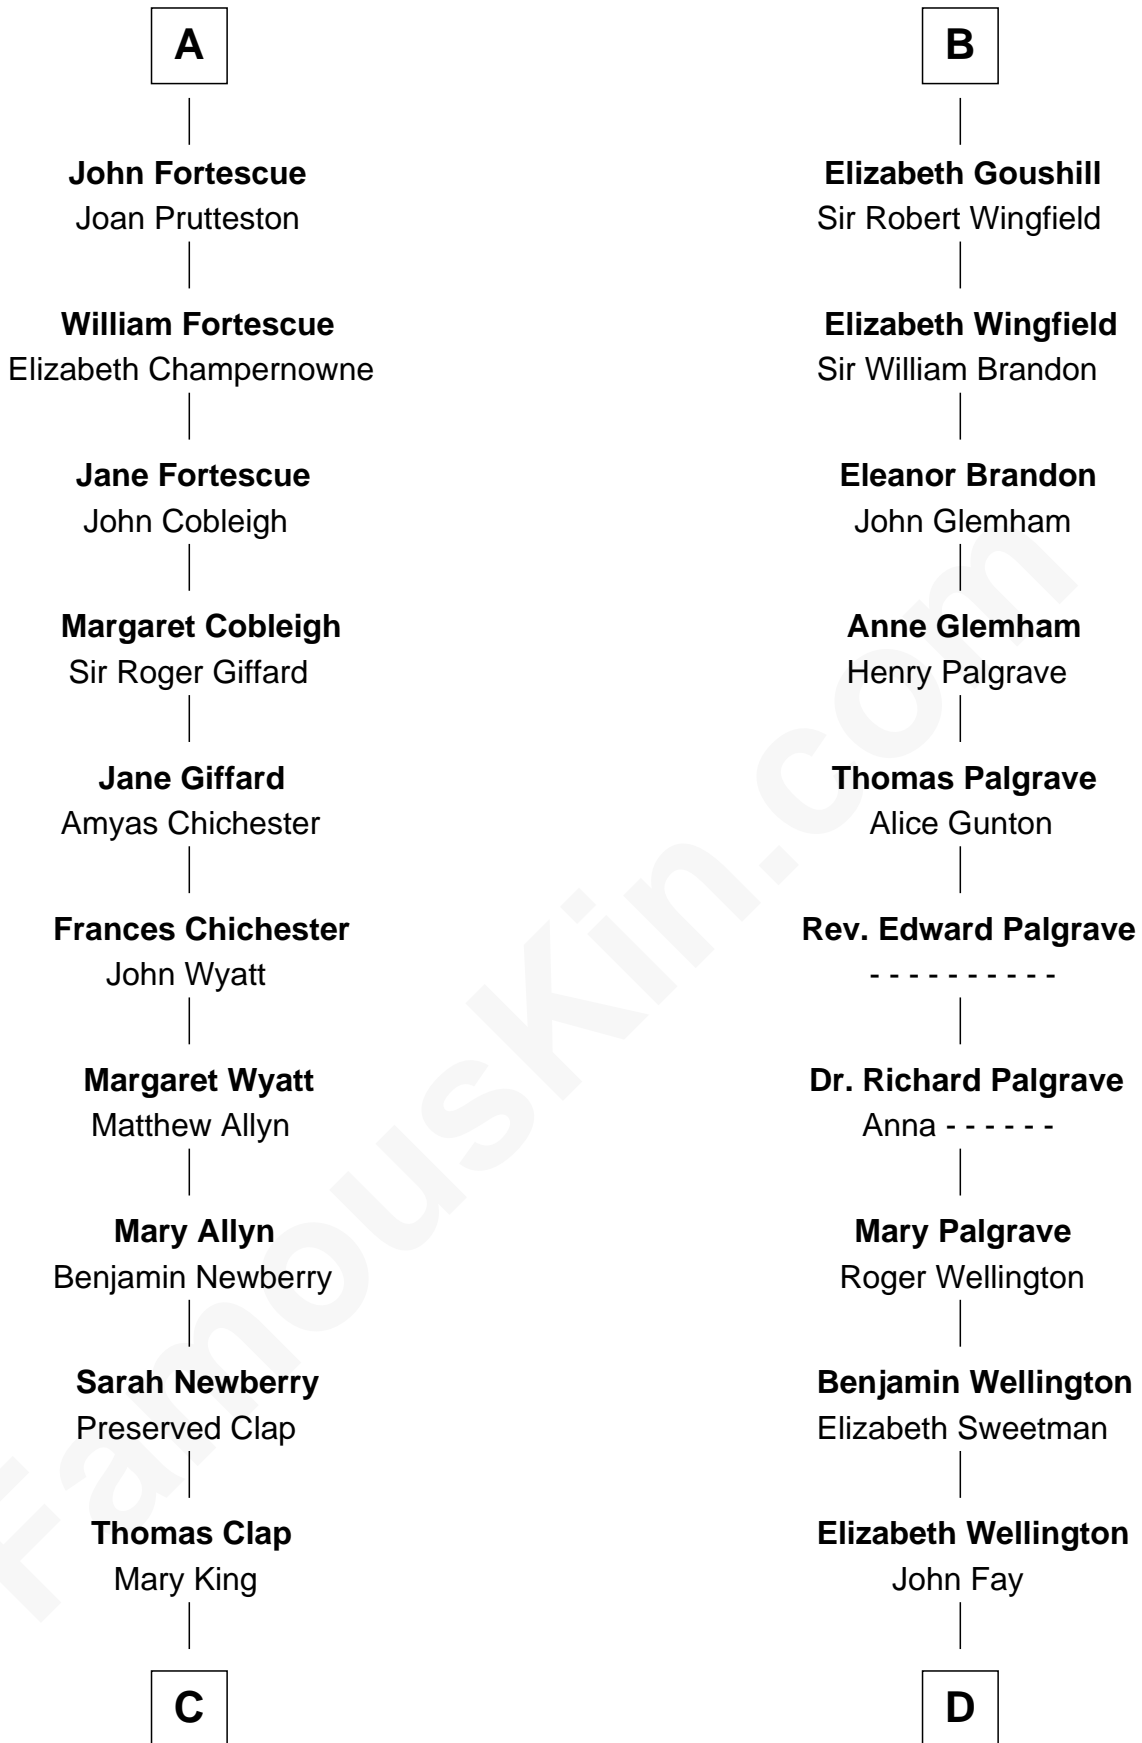

## Relationship Chart of

### Lewis Henry Morgan

*Pioneering Anthropologist*

19th cousin 1 time removed of

### Eli Whitney

*Inventor of the Cotton Gin*

**C**

**Elijah Clap**  
Mary Benton

**Mary Clap**  
Lemuel Steele

**Harriet Steele**  
Jedediah Morgan

**Lewis Henry Morgan**  
*Pioneering Anthropologist*

**D**