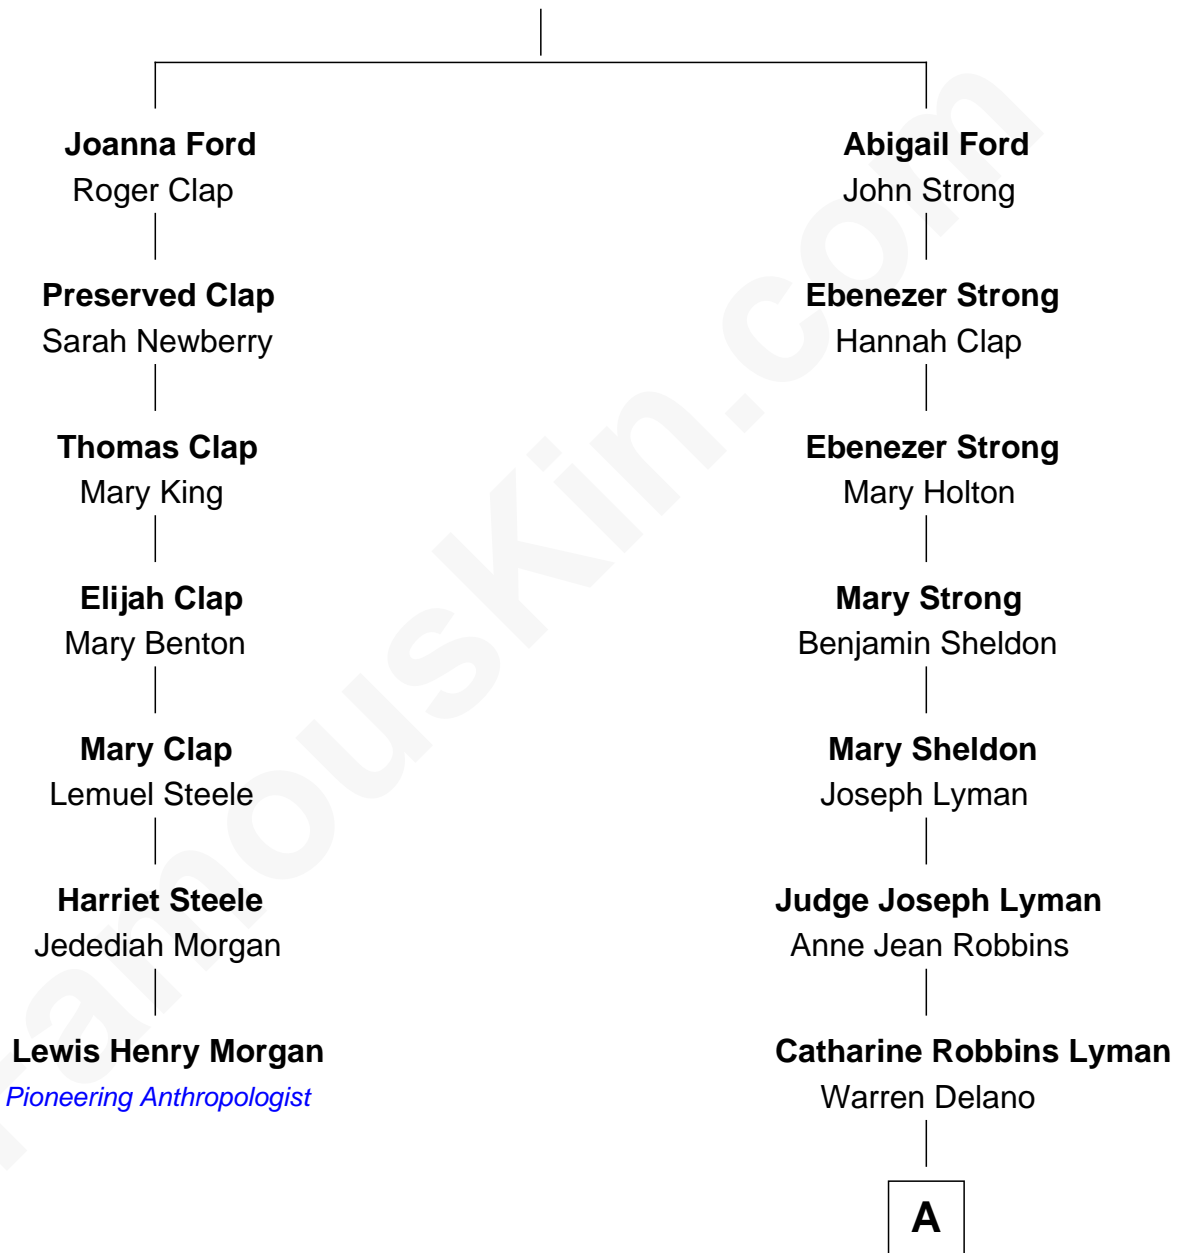

# FamousKin.com Relationship Chart of

**Lewis Henry Morgan**  
*Pioneering Anthropologist*

6th cousin 2 times removed of

**Franklin D. Roosevelt**  
*32nd U.S. President*

**Thomas Ford**  
Elizabeth Charde

**A**

|  
**Sara Delano**  
James Roosevelt

|  
**Franklin D. Roosevelt**  
*32nd U.S. President*

FamousKin.com