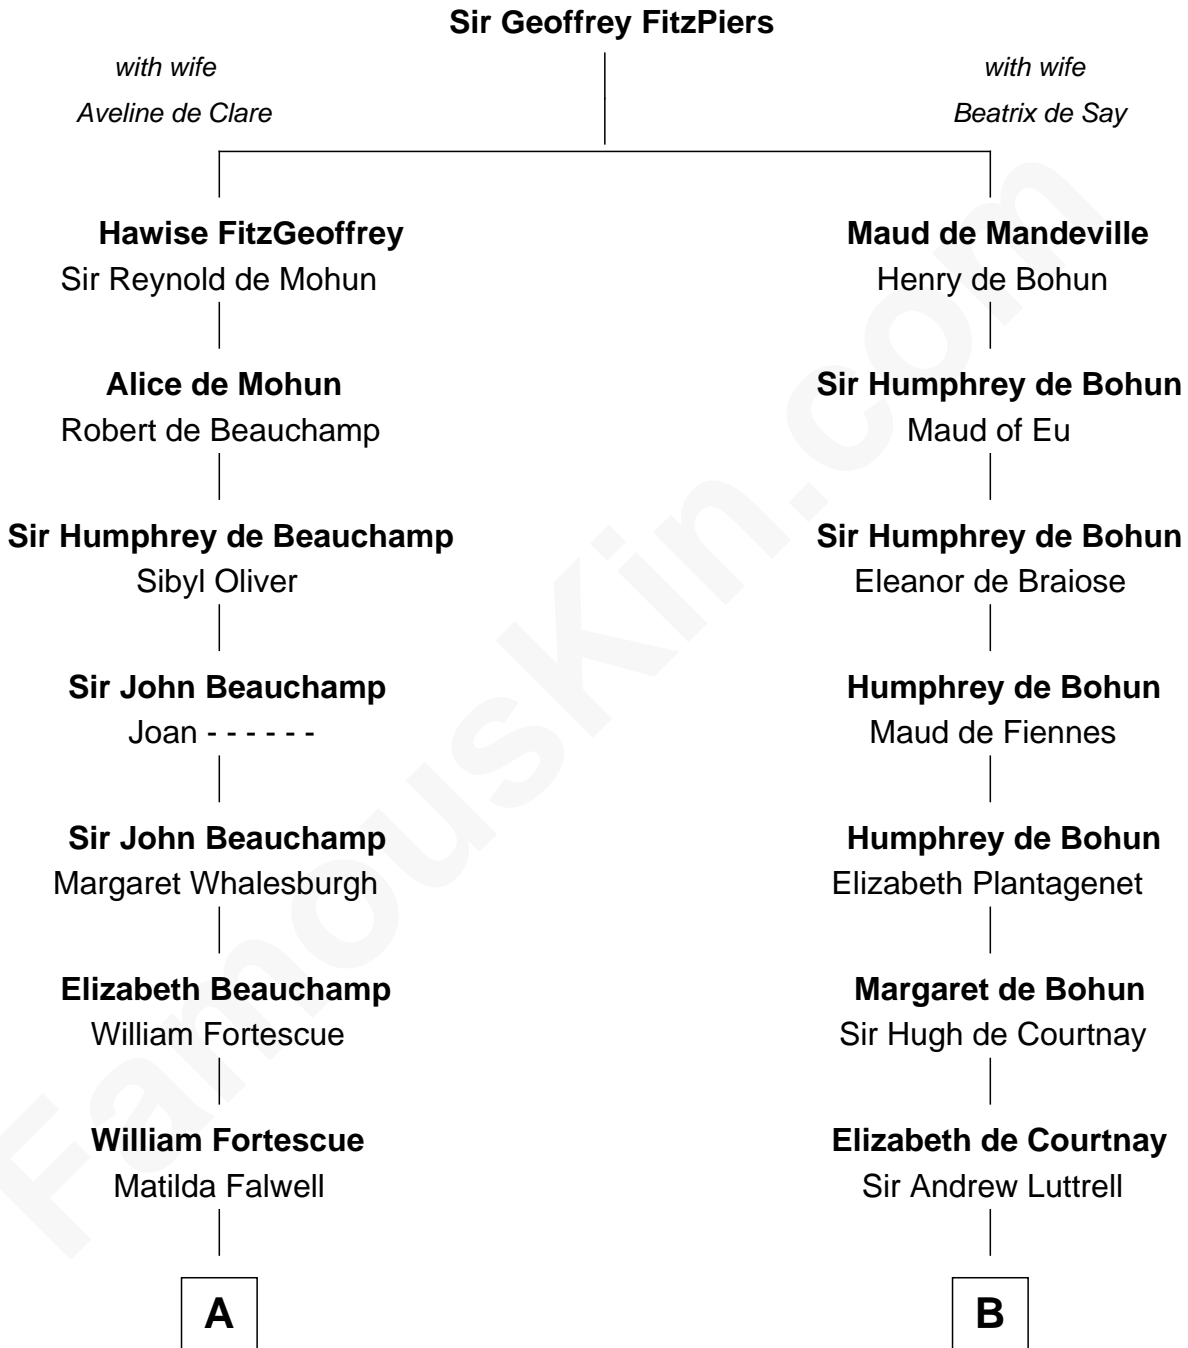

**FamousKin.com**  
**Relationship Chart of**  
**Lewis Henry Morgan**  
*Pioneering Anthropologist*

18th cousin 2 times removed of

**Carter Braxton**

*Signer of the Declaration of Independence*

**C**

**Elijah Clap**  
Mary Benton

**Mary Clap**  
Lemuel Steele

**Harriet Steele**  
Jedediah Morgan

**Lewis Henry Morgan**  
*Pioneering Anthropologist*

**D**

**Mary Carter**  
George Braxton

**Carter Braxton**  
*Signer of Declaration of Independence*