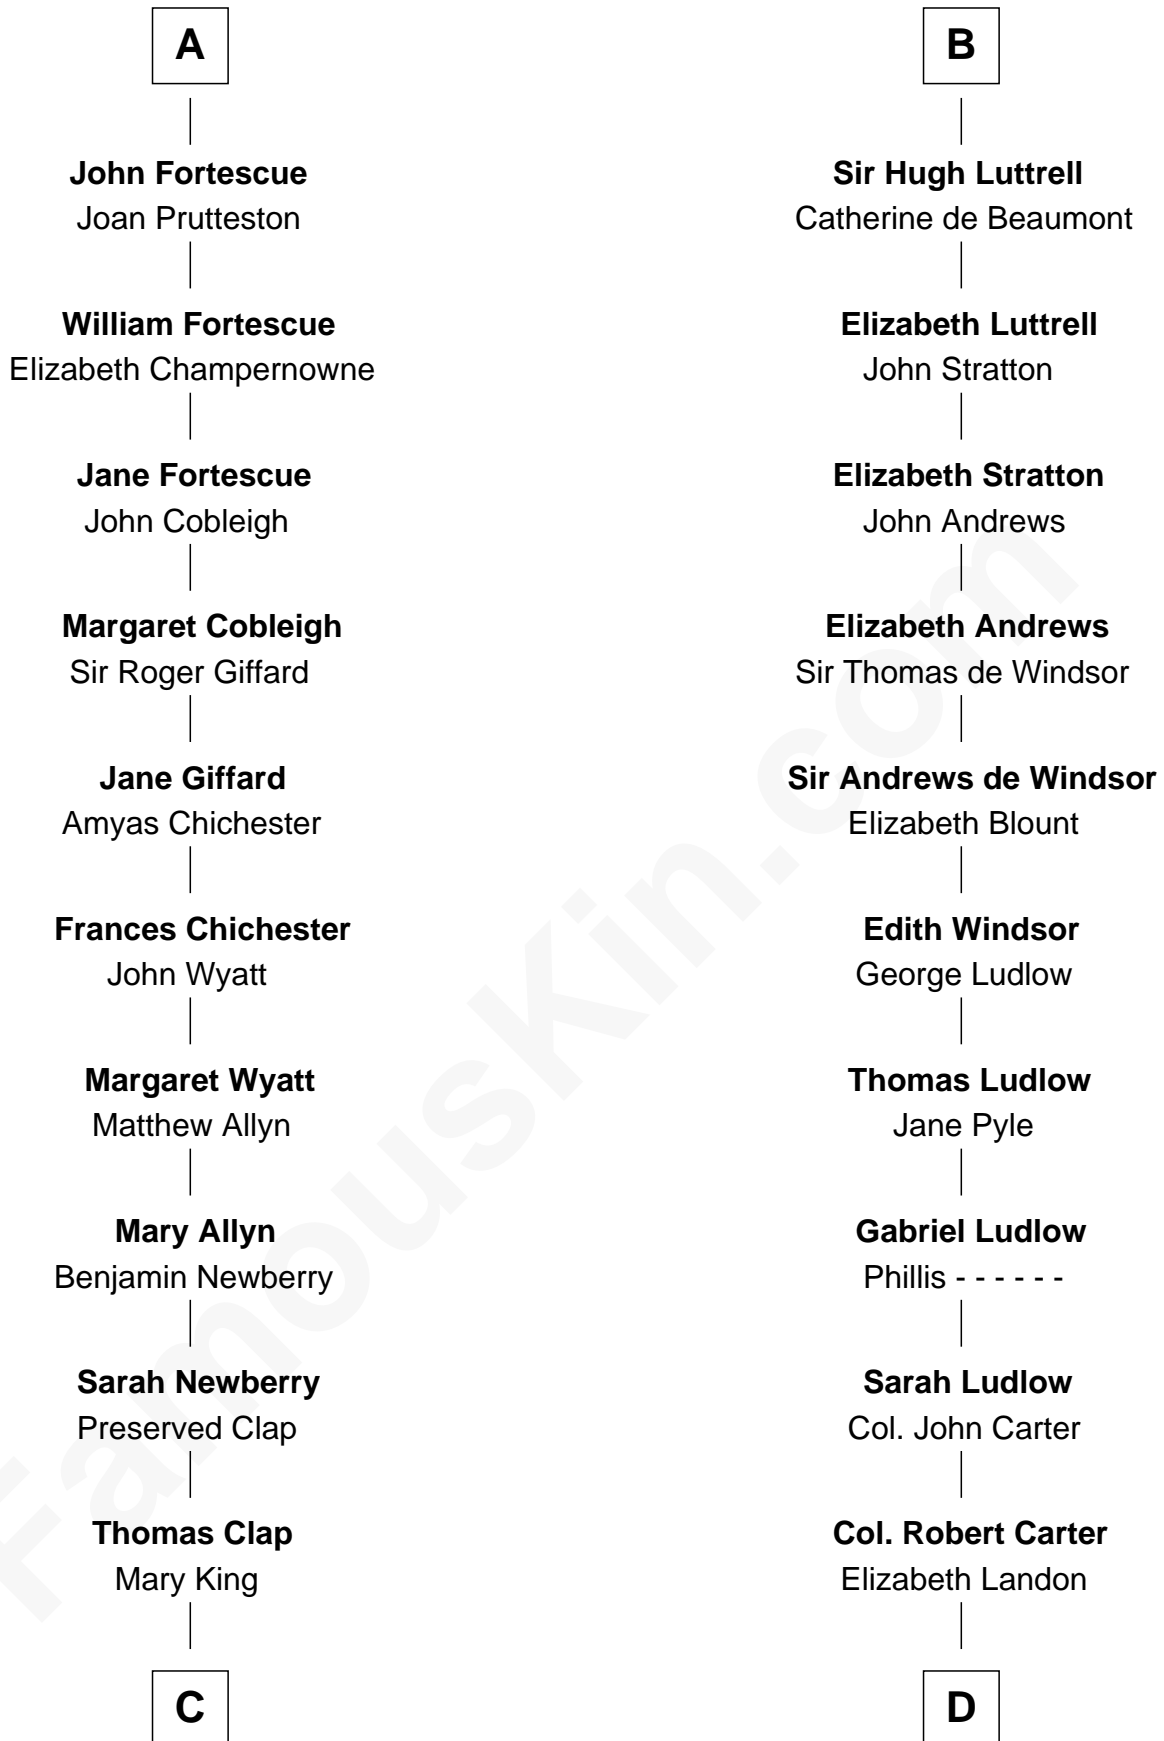

**FamousKin.com**  
**Relationship Chart of**  
**Lewis Henry Morgan**  
*Pioneering Anthropologist*

18th cousin 2 times removed of

**Carter Braxton**

*Signer of the Declaration of Independence*

**C**

**Elijah Clap**  
Mary Benton

**Mary Clap**  
Lemuel Steele

**Harriet Steele**  
Jedediah Morgan

**Lewis Henry Morgan**  
*Pioneering Anthropologist*

**D**

**Mary Carter**  
George Braxton

**Carter Braxton**  
*Signer of Declaration of Independence*