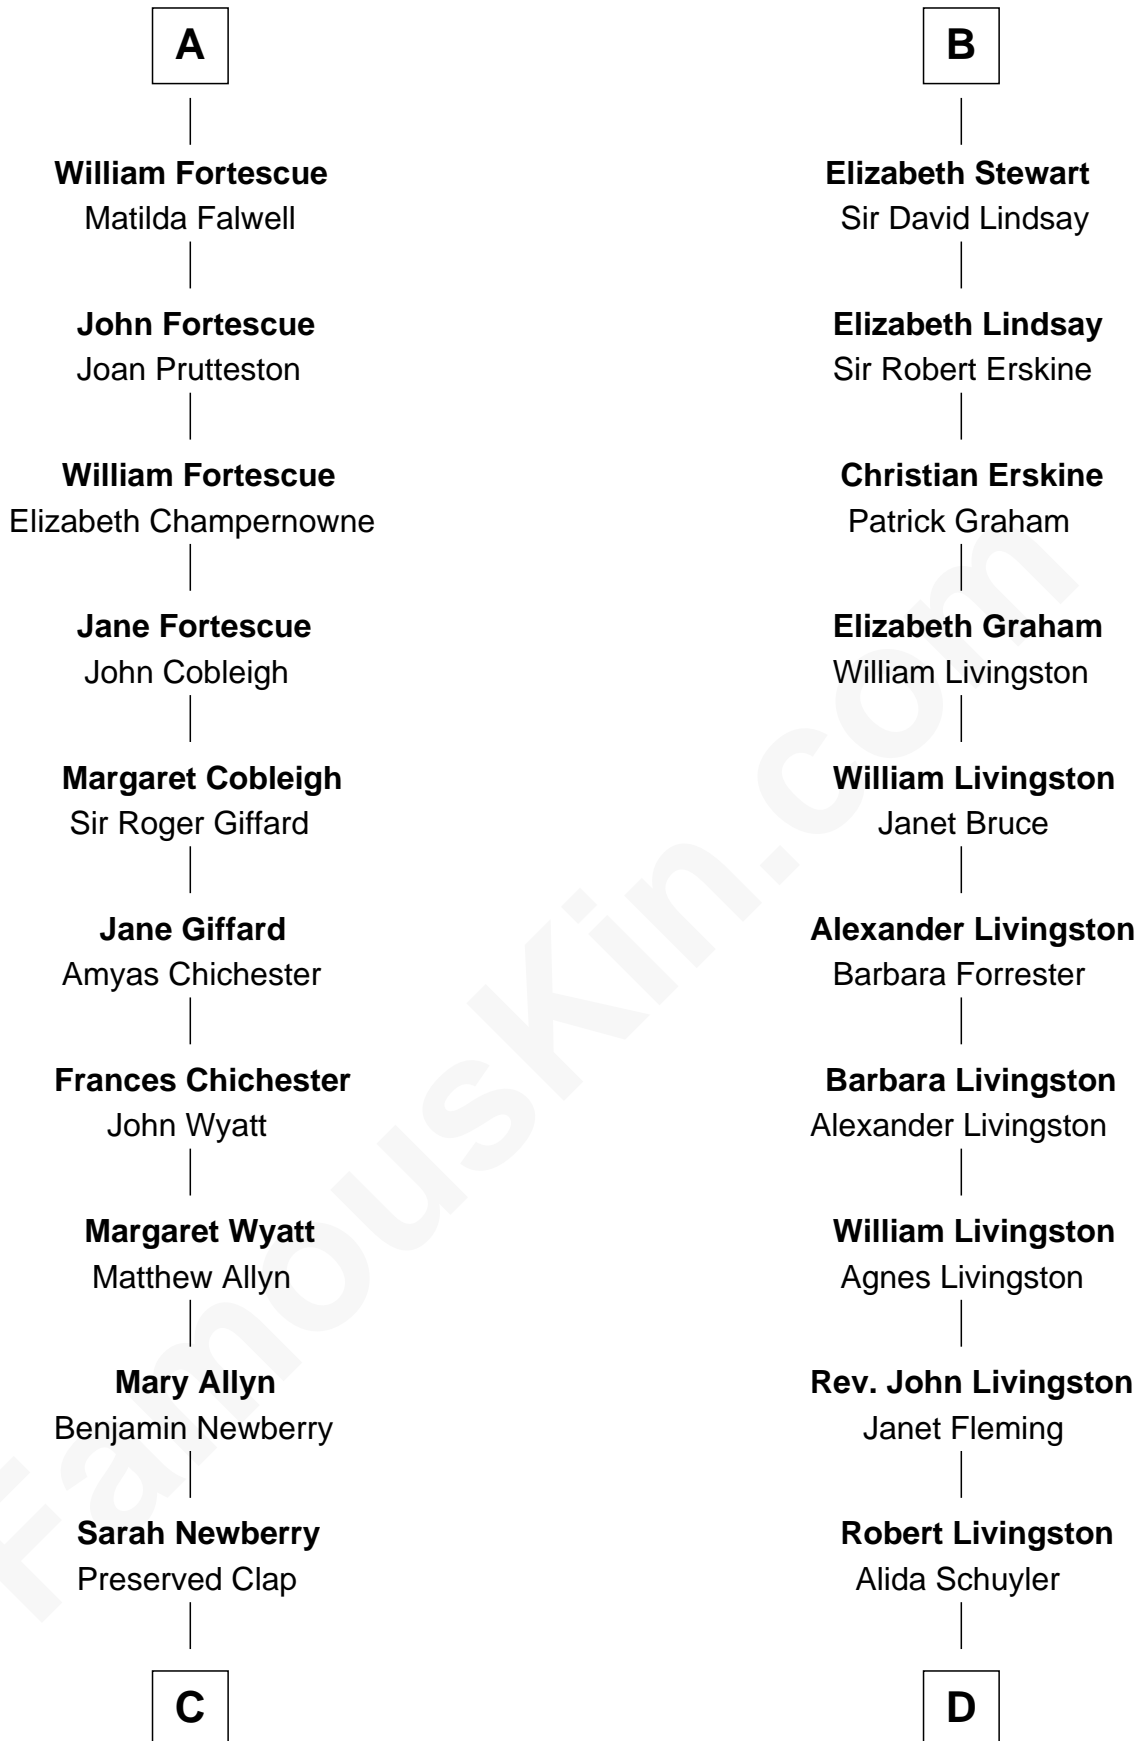

FamousKin.com
Relationship Chart of
Lewis Henry Morgan
Pioneering Anthropologist

18th cousin 3 times removed of

Philip Livingston
Signer of the Declaration of Independence

C

Thomas Clap

Mary King

Elijah Clap

Mary Benton

Mary Clap

Lemuel Steele

Harriet Steele

Jedediah Morgan

Lewis Henry Morgan

Pioneering Anthropologist

D