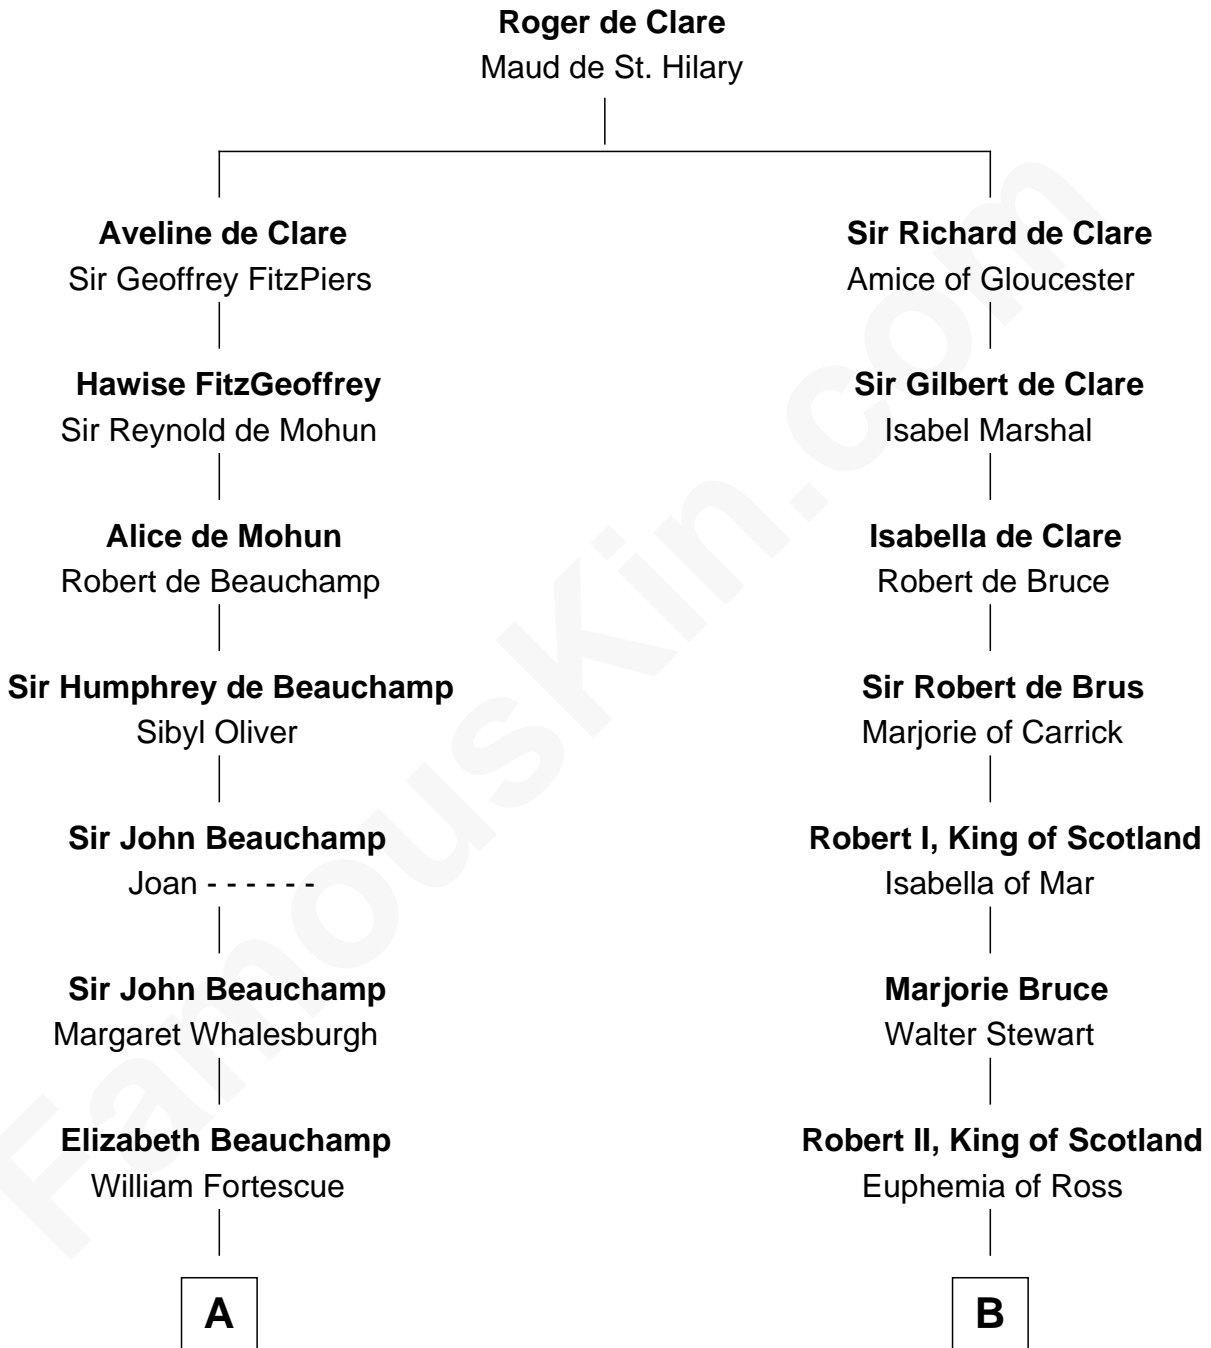

FamousKin.com
Relationship Chart of
Lewis Henry Morgan
Pioneering Anthropologist

18th cousin 3 times removed of

Philip Livingston
Signer of the Declaration of Independence

C

Thomas Clap

Mary King

Elijah Clap

Mary Benton

Mary Clap

Lemuel Steele

Harriet Steele

Jedediah Morgan

Lewis Henry Morgan

Pioneering Anthropologist

D

Philip Livingston

Catrina Van Brugh

Philip Livingston

Signer of Declaration of Independence

FamousKin.com