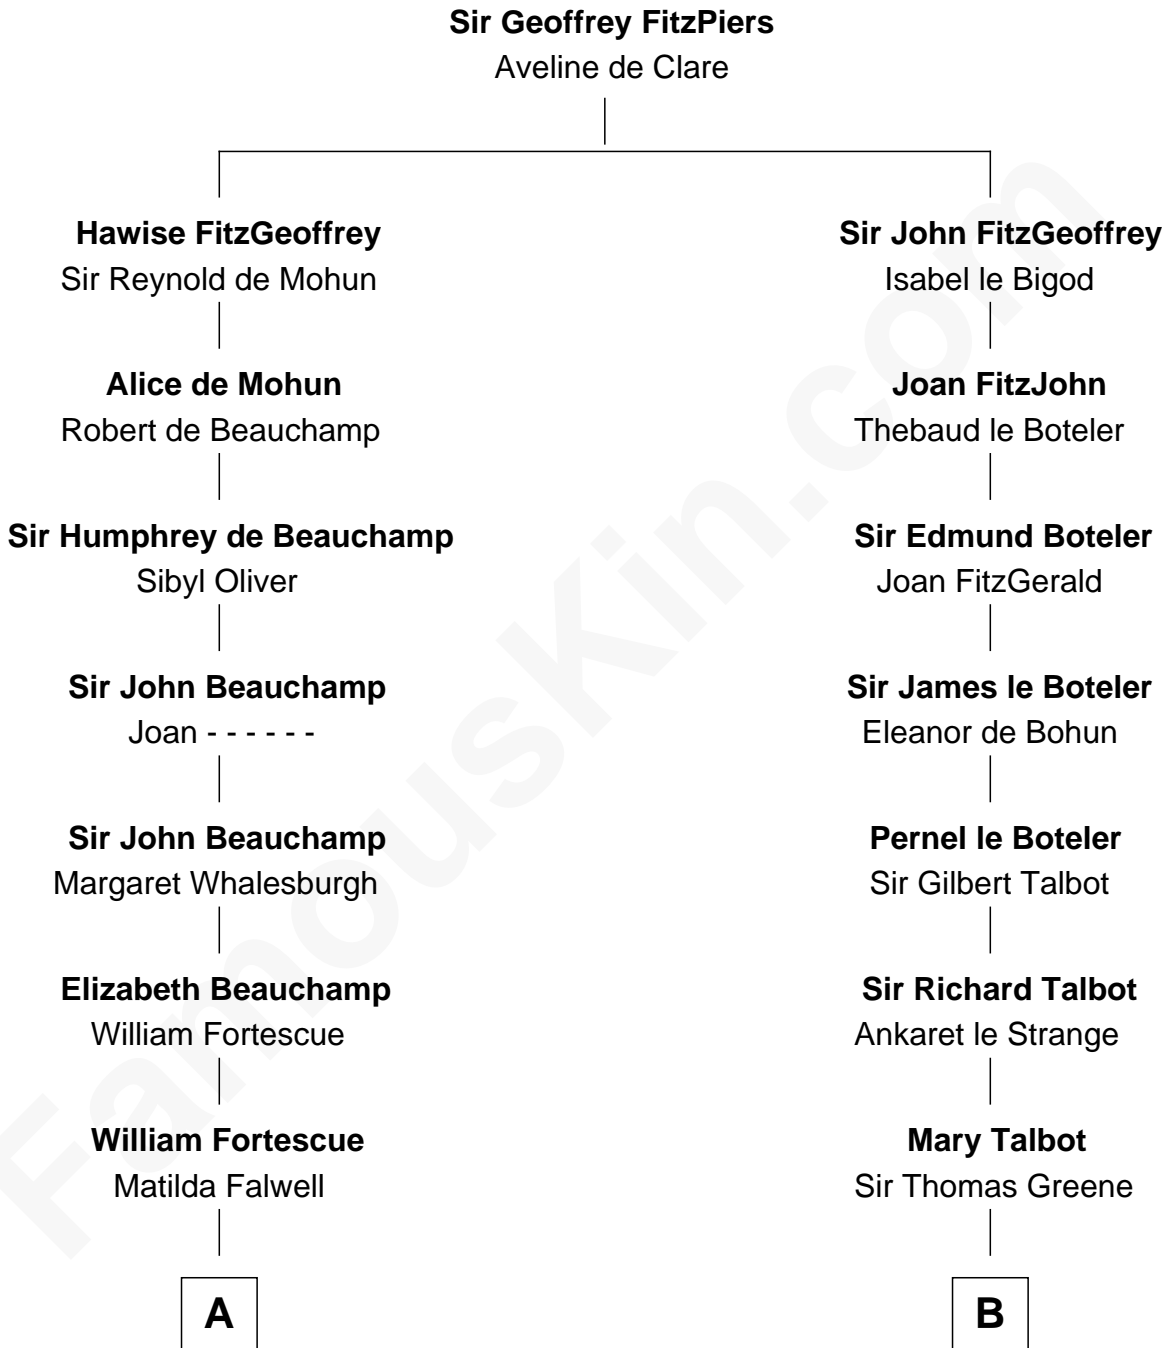

FamousKin.com
Relationship Chart of
Lewis Henry Morgan
Pioneering Anthropologist

18th cousin 2 times removed of

Daniel Carroll
Signer of the U.S. Constitution

C

Elijah Clap
Mary Benton

Mary Clap
Lemuel Steele

Harriet Steele
Jedediah Morgan

Lewis Henry Morgan
Pioneering Anthropologist

D

Eleanor Darnall
Daniel Carroll

Daniel Carroll
Signer of the U.S. Constitution

FamousKin.com