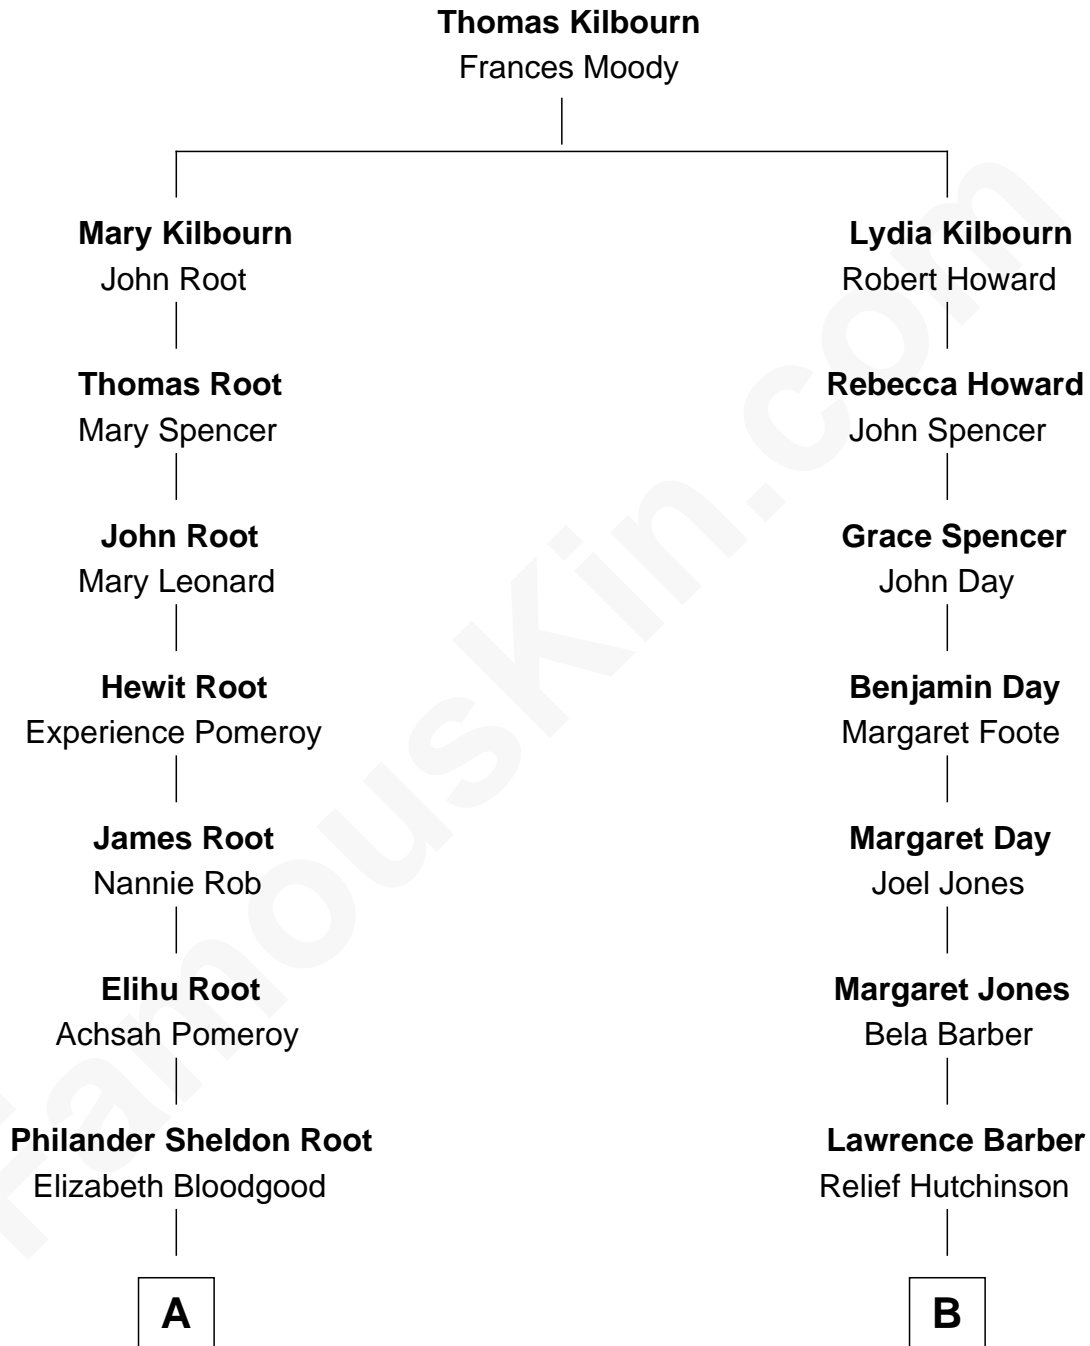

## Relationship Chart of

### Henry Luce

*Co-Founder of Time, Life, Fortune and Sports Illustrated maga*

9th cousin 1 time removed of

**Warren Buffett**

*Chairman & CEO, Berkshire Hathaway*

**A**

**Lynott Bloodgood Root**

Anna Robbins

**Elizabeth Middleton Root**

Henry Winters Luce

**Henry Luce**

*Co-Founder of Time Inc.*

**B**

**Ford Bela Barber**

Susan Ann Watson

**Stella Frances Barber**