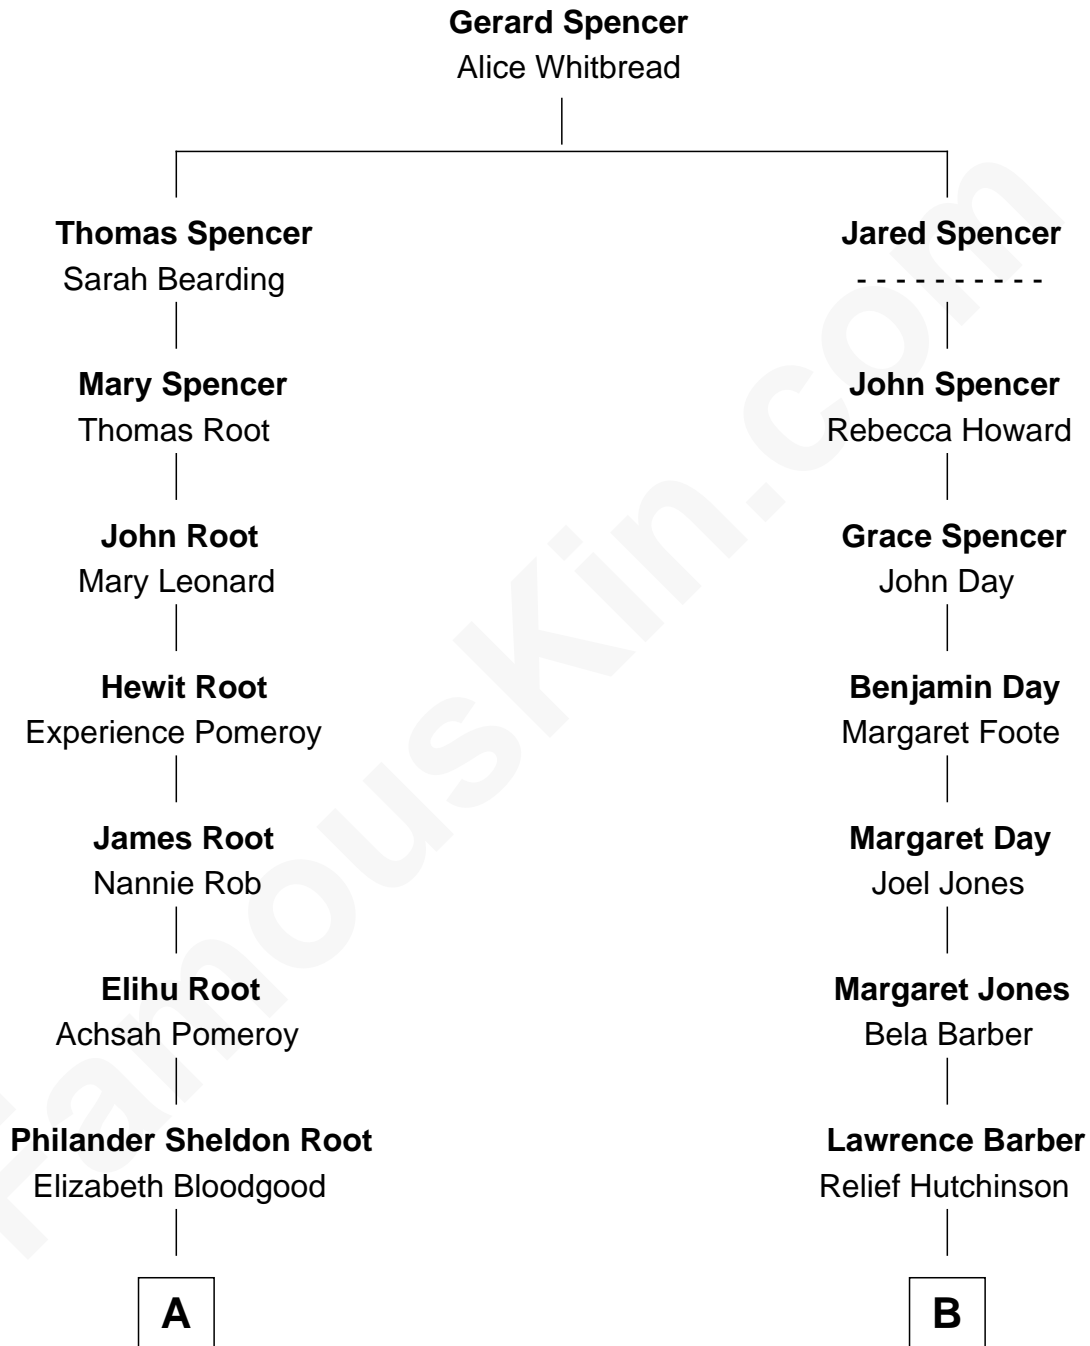

FamousKin.com

Relationship Chart of

Henry Luce

Co-Founder of Time, Life, Fortune and Sports Illustrated magazines

9th cousin 1 time removed of

Warren Buffett

Chairman & CEO, Berkshire Hathaway

A

Lynott Bloodgood Root

Anna Robbins

Elizabeth Middleton Root

Henry Winters Luce

Henry Luce

Co-Founder of Time Inc.

B

Ford Bela Barber