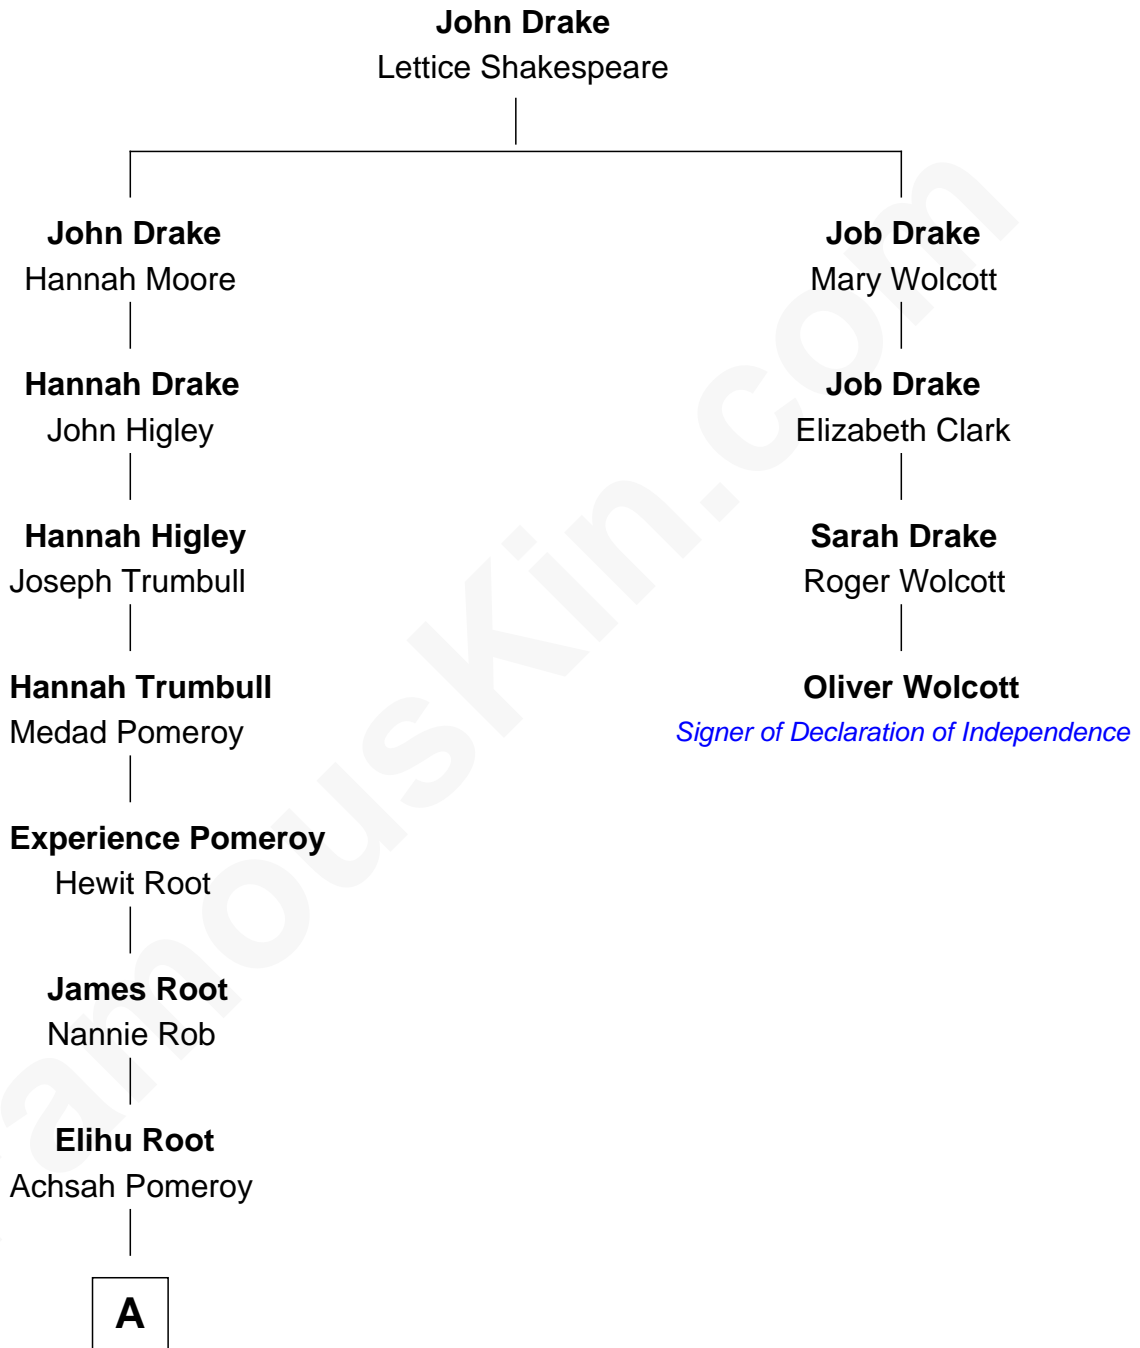

FamousKin.com

Relationship Chart of

Henry Luce

Co-Founder of Time, Life, Fortune and Sports Illustrated magazines

3rd cousin 7 times removed of

Oliver Wolcott

Signer of the Declaration of Independence

A

—
Philander Sheldon Root

Elizabeth Bloodgood

—
Lynott Bloodgood Root

Anna Robbins

—
Elizabeth Middleton Root

Henry Winters Luce

—
Henry Luce

Co-Founder of Time Inc.