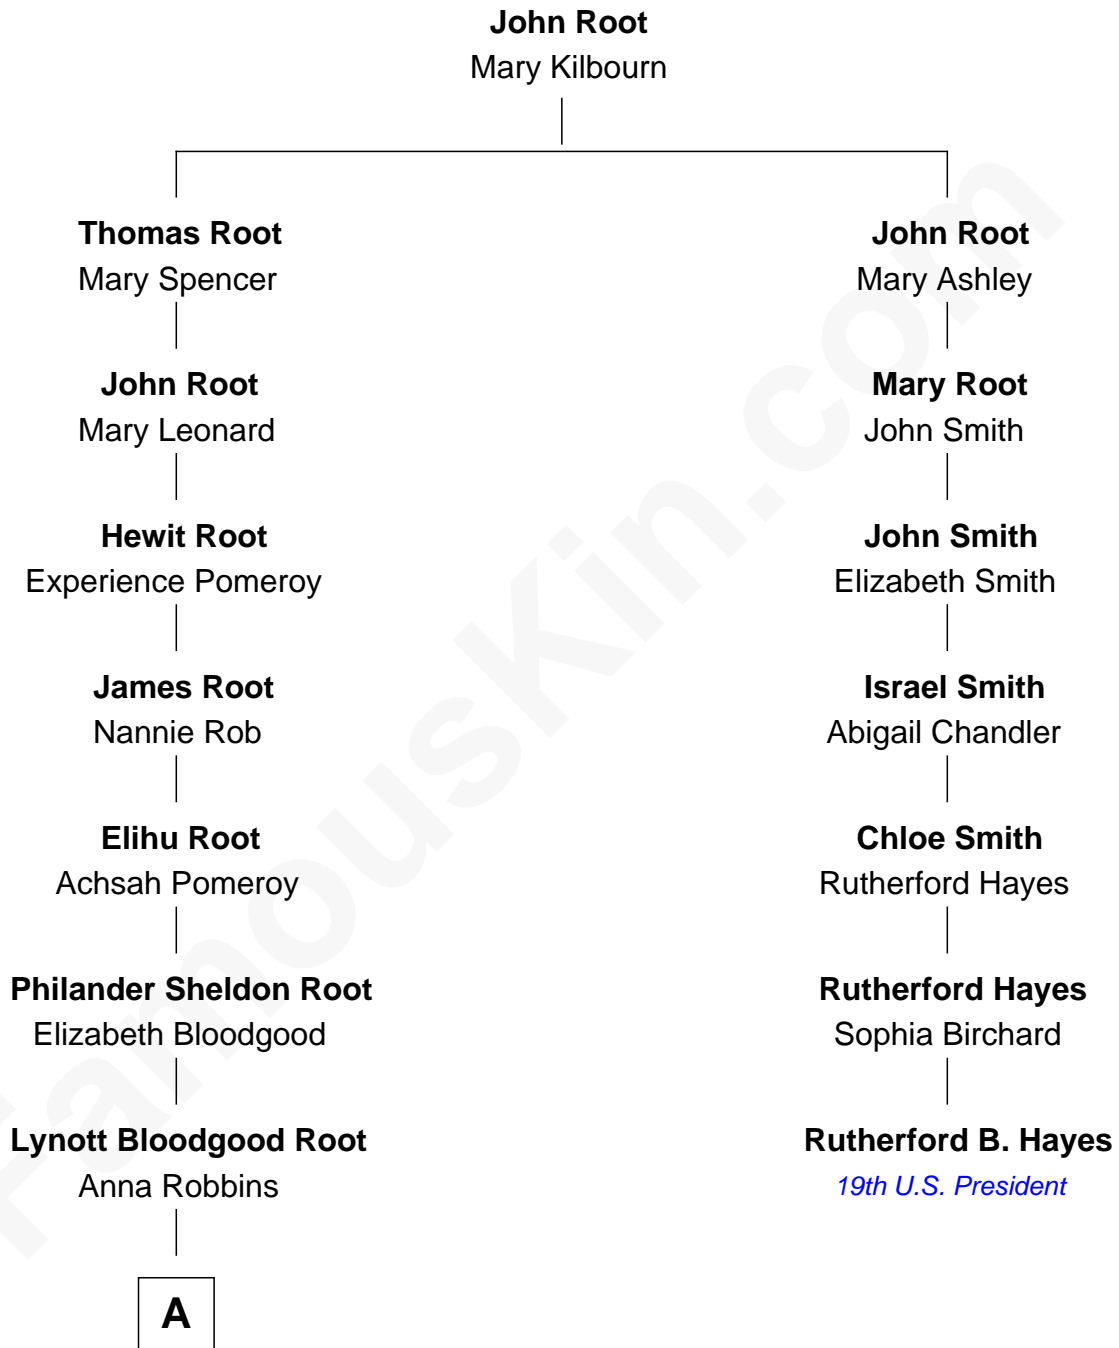

FamousKin.com

Relationship Chart of

Henry Luce

Co-Founder of Time, Life, Fortune and Sports Illustrated magazines

6th cousin 2 times removed of

Rutherford B. Hayes
19th U.S. President

A

—
Elizabeth Middleton Root

Henry Winters Luce

—
Henry Luce

Co-Founder of Time Inc.

FamousKin.com