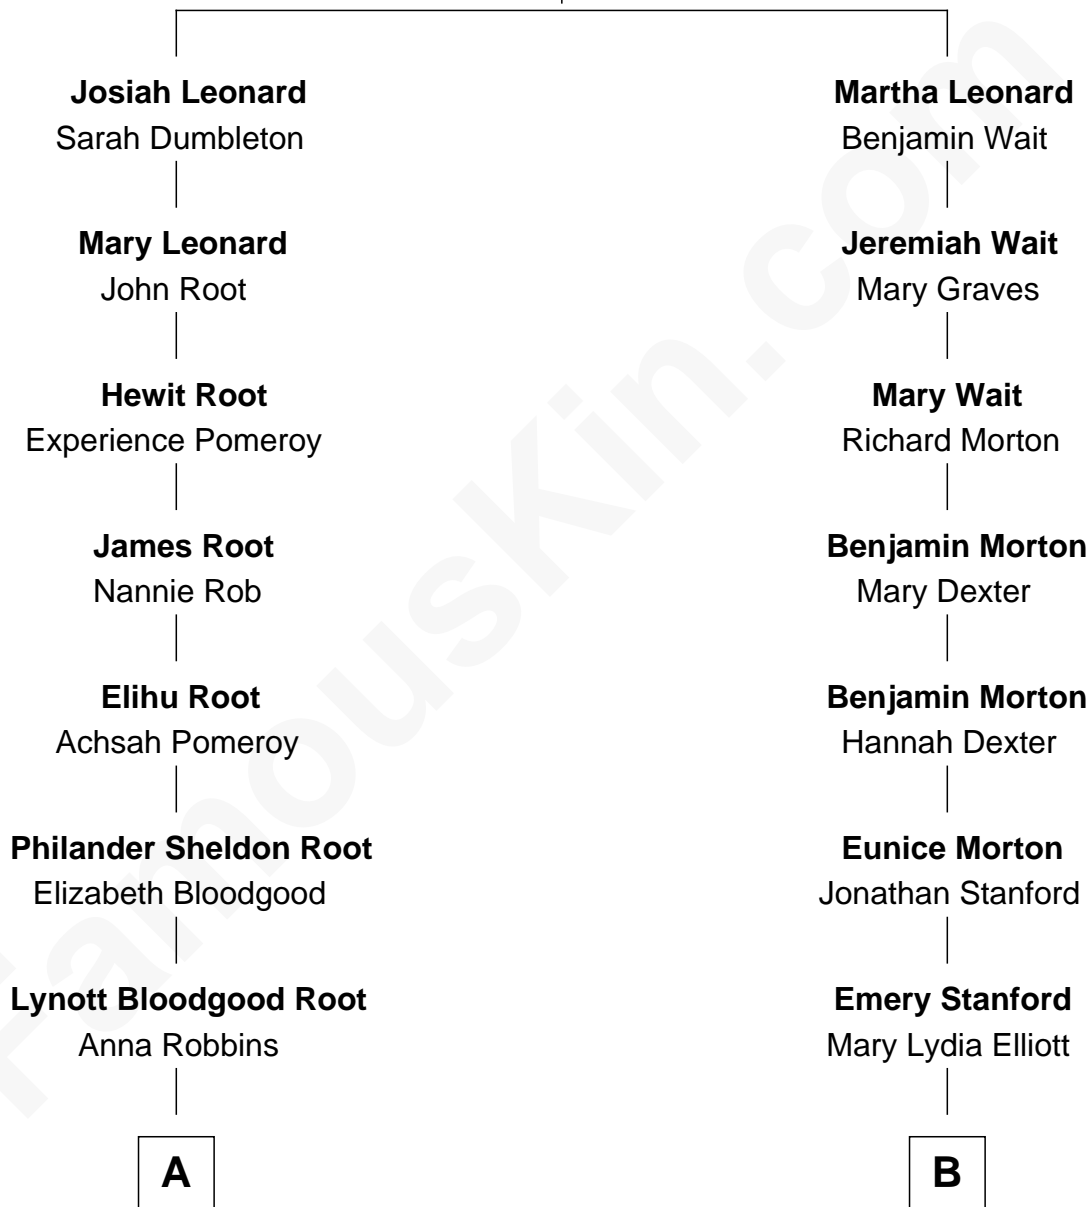

## Relationship Chart of

### Henry Luce

*Co-Founder of Time, Life, Fortune and Sports Illustrated magazines*

8th cousin 2 times removed of

**Raquel Welch**  
*Movie Actress*

**John Leonard**  
Sarah Heald

**A**

**Elizabeth Middleton Root**

Henry Winters Luce

**Henry Luce**

*Co-Founder of Time Inc.*

**B**

**Sarah Mehitable Stanford**

Justin Smith Hall

**Emery Stanford Hall**

Clara Louise Adams

**Josephine Sarah Hall**

Armando Carlos Tejada

**Raquel Welch**

*aka Raquel Welch*