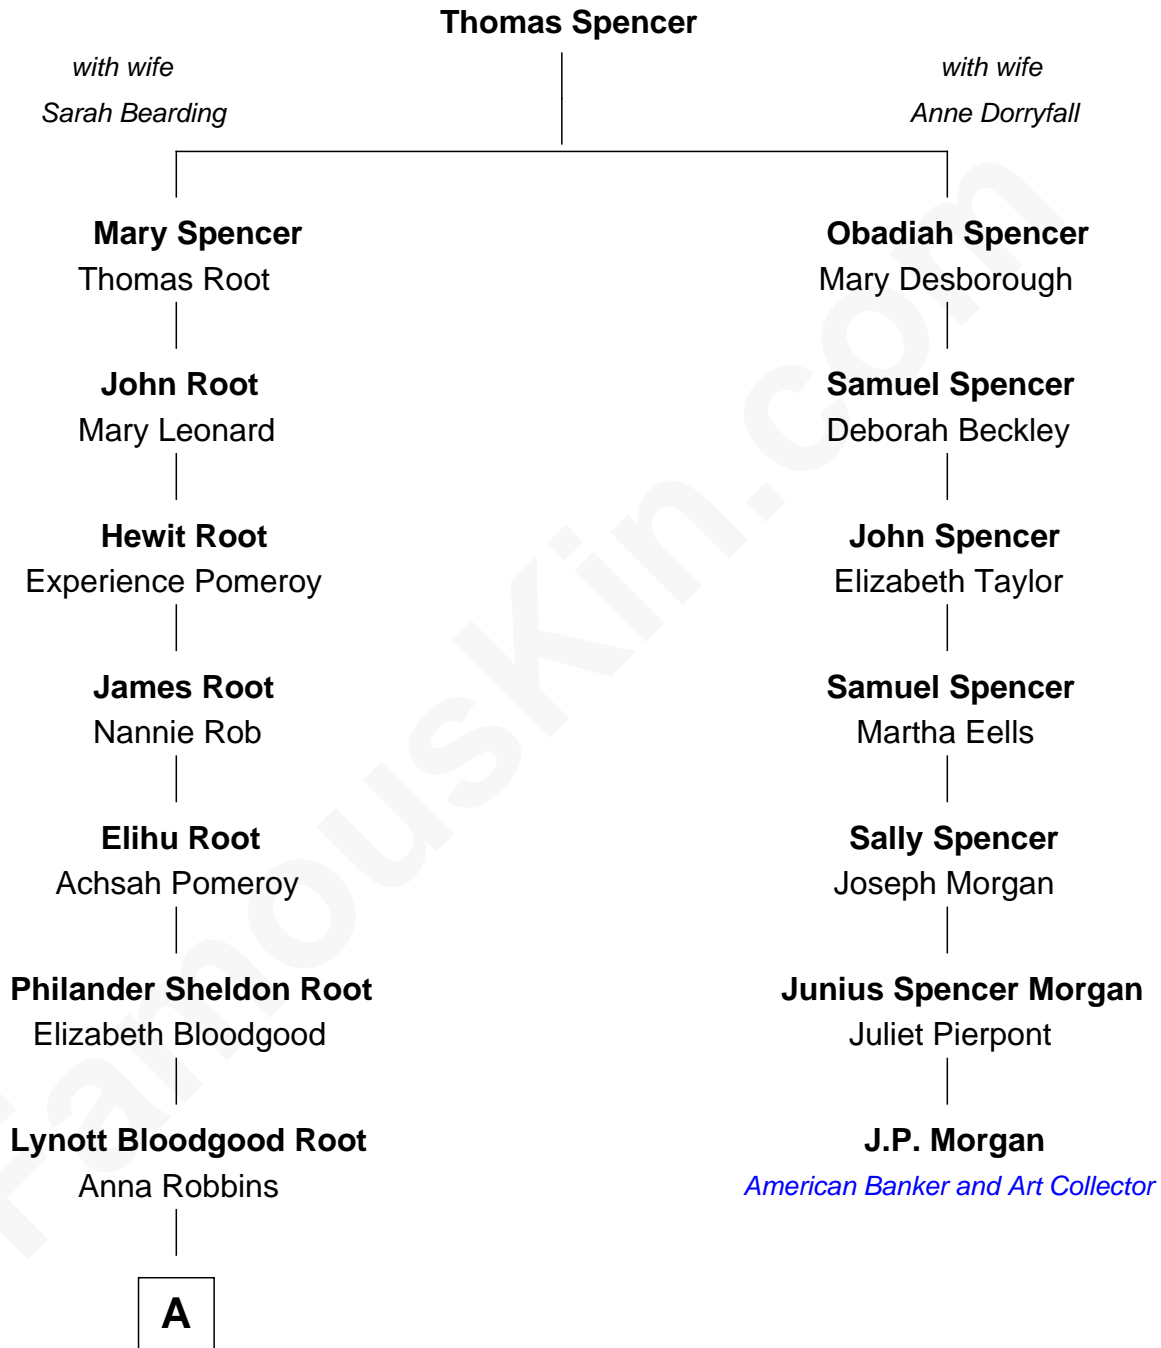

## Relationship Chart of

### Henry Luce

*Co-Founder of Time, Life, Fortune and Sports Illustrated magazines*

6th cousin 2 times removed of

### J.P. Morgan

*American Banker and Art Collector*

**A**

—  
**Elizabeth Middleton Root**

Henry Winters Luce

—  
**Henry Luce**

*Co-Founder of Time Inc.*

FamousKin.com