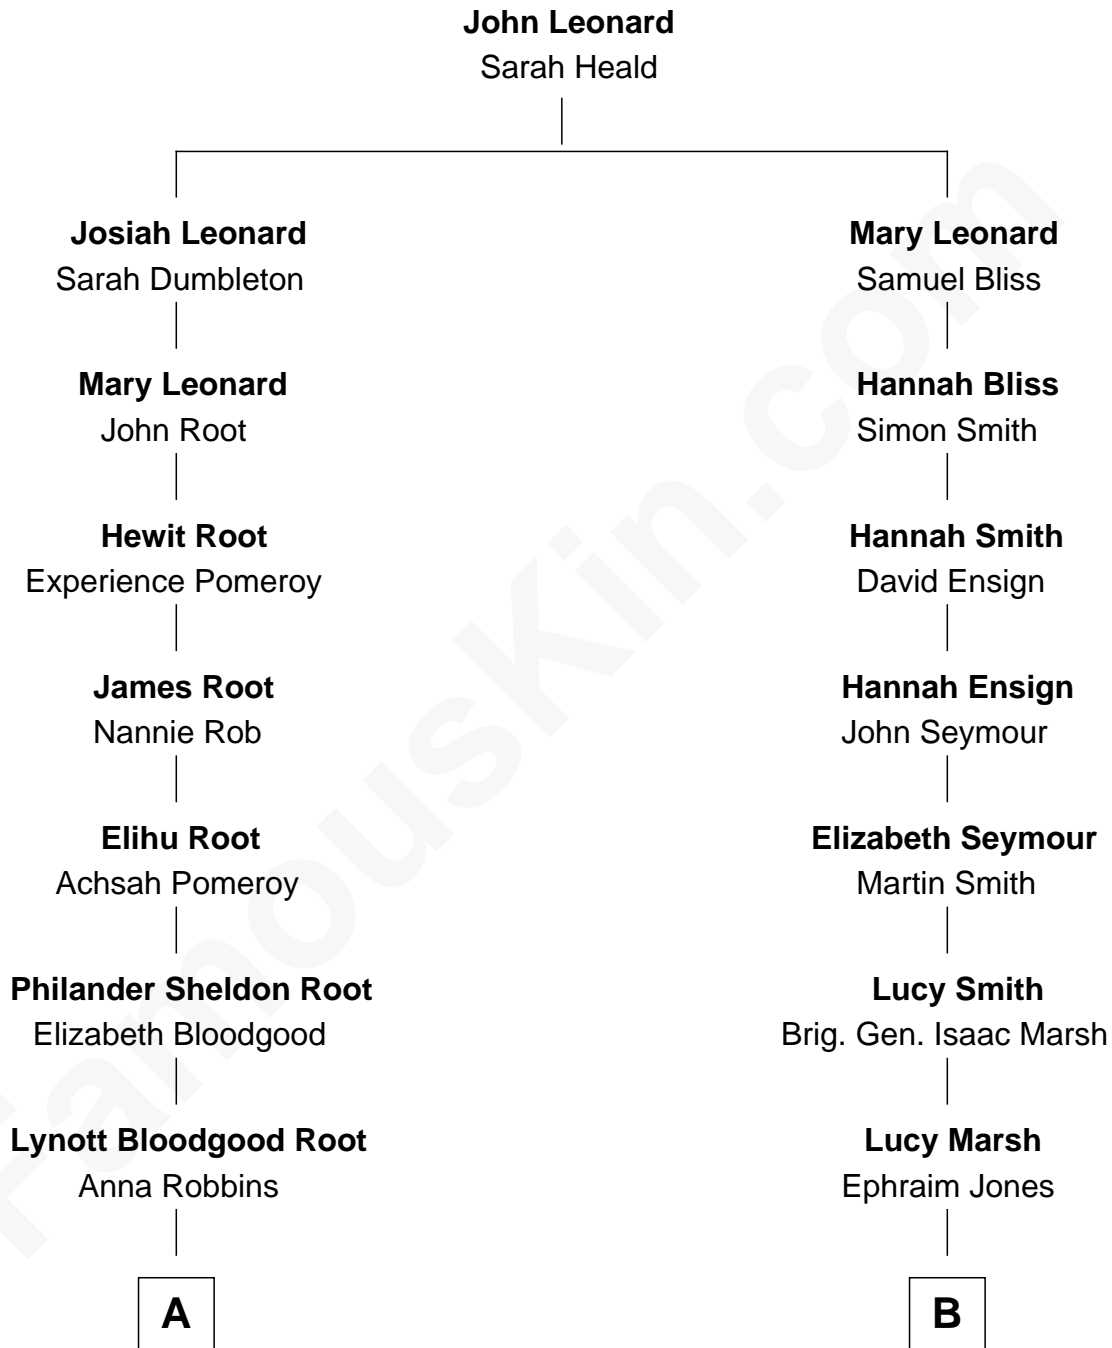

FamousKin.com

Relationship Chart of

Henry Luce

Co-Founder of Time, Life, Fortune and Sports Illustrated magazines

8th cousin 5 times removed of

Julie Bowen

TV and Movie Actress

A

Elizabeth Middleton Root

Henry Winters Luce

Henry Luce

Co-Founder of Time Inc.

B

Huldah Emmaline Jones

Rev. William Ross

Mary Elizabeth Ross