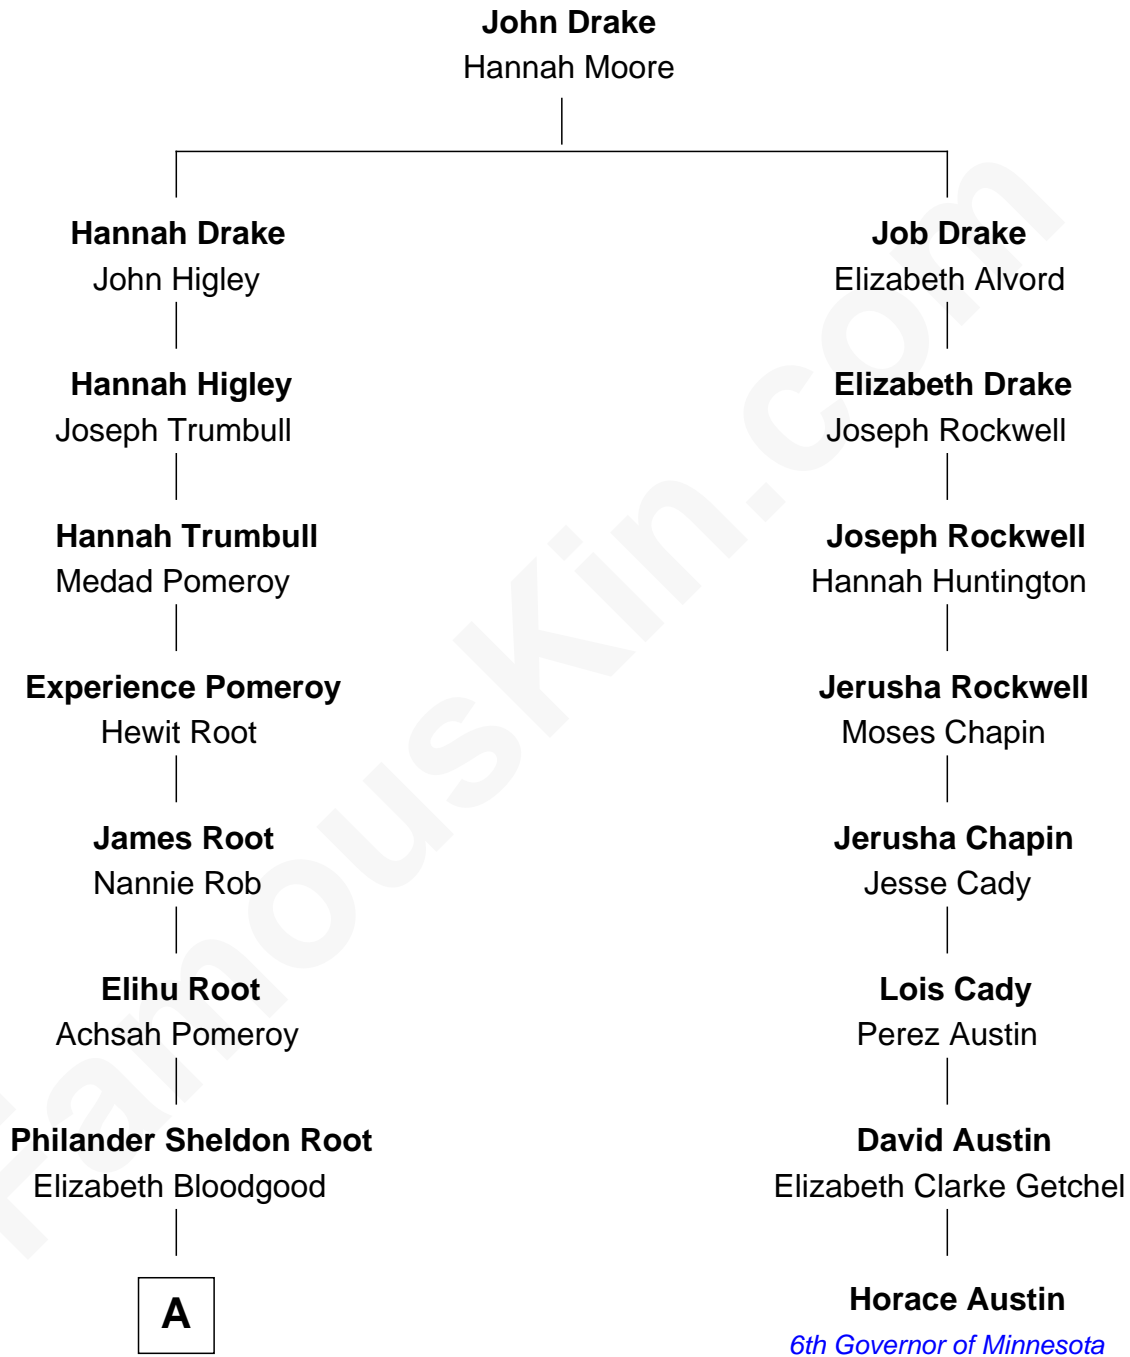

FamousKin.com

Relationship Chart of

Henry Luce

Co-Founder of Time, Life, Fortune and Sports Illustrated magazines

7th cousin 2 times removed of

Horace Austin

6th Governor of Minnesota

A

|
Lynott Bloodgood Root

Anna Robbins

|
Elizabeth Middleton Root

Henry Winters Luce

|
Henry Luce

Co-Founder of Time Inc.

FamousKin.com