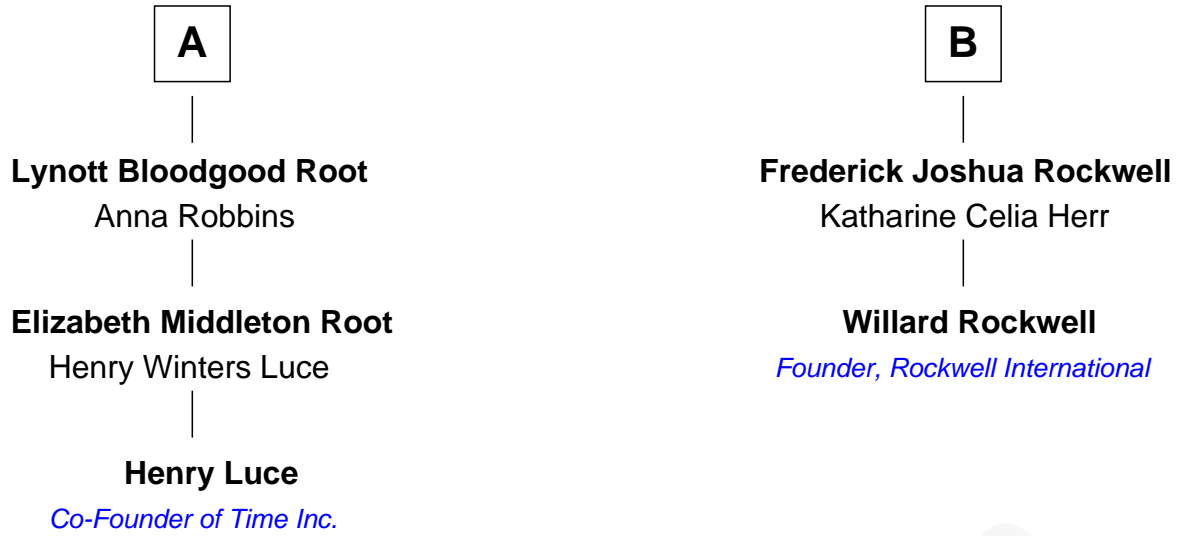

FamousKin.com

Relationship Chart of

Henry Luce

Co-Founder of Time, Life, Fortune and Sports Illustrated magazines

8th cousin 1 time removed of

Willard Rockwell

Founder, Rockwell International

FamousKin.com