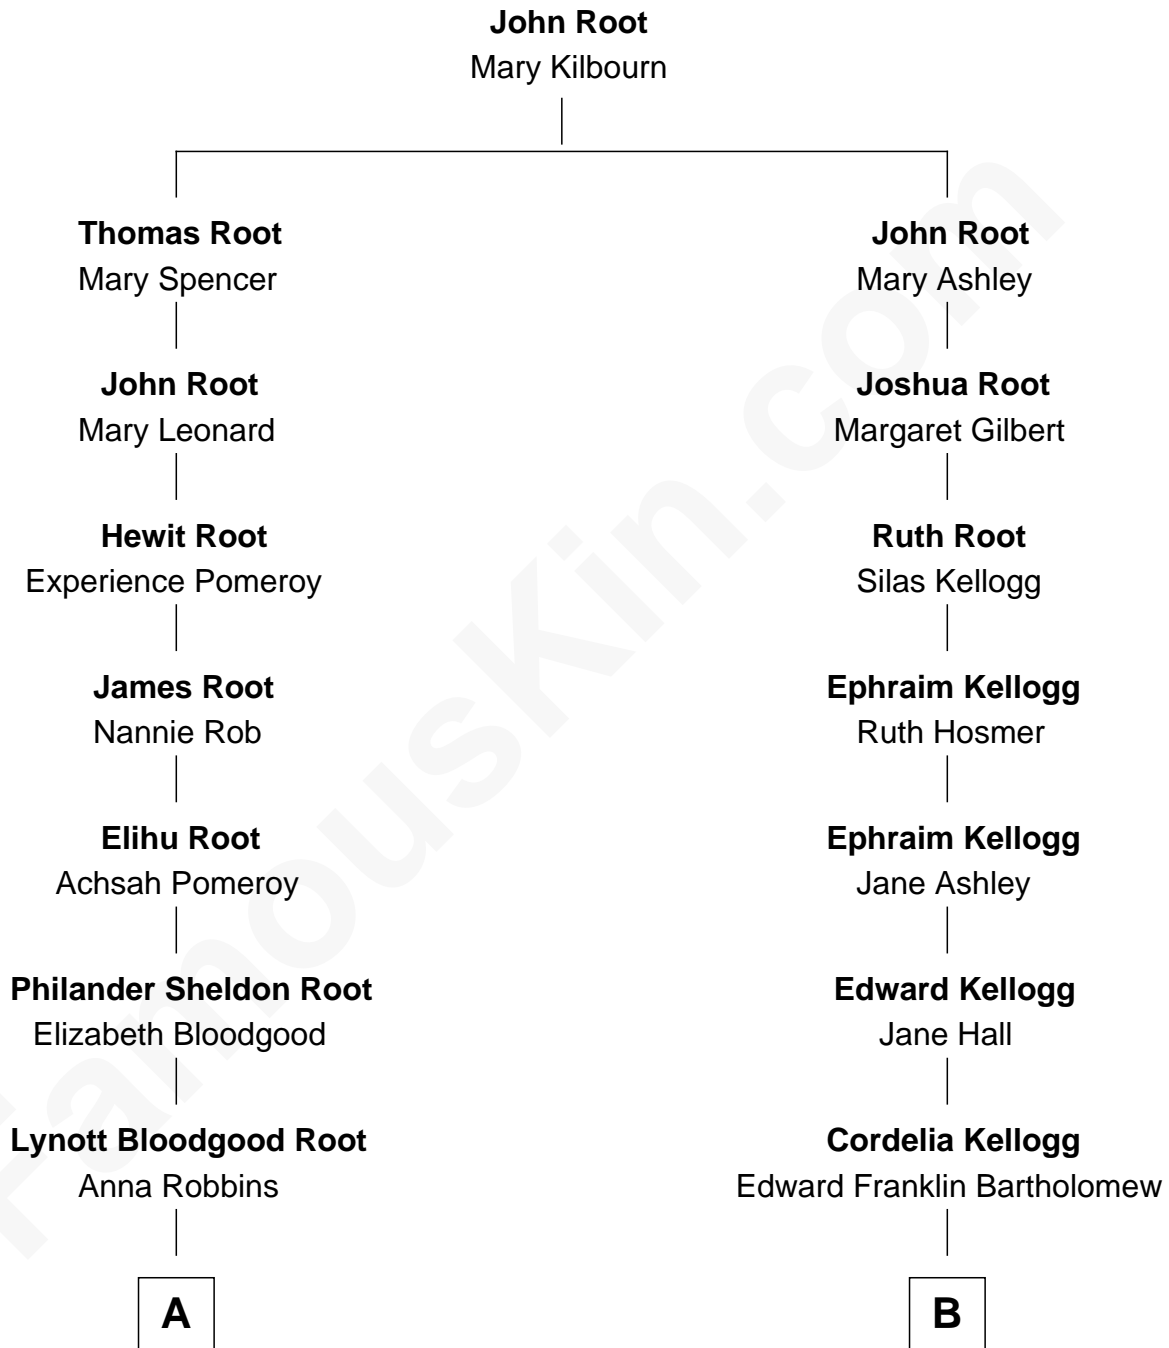

FamousKin.com

Relationship Chart of

Henry Luce

Co-Founder of Time, Life, Fortune and Sports Illustrated magazines

8th cousin 2 times removed of

Clint Eastwood

TV & Film Actor and Director

A

Elizabeth Middleton Root

Henry Winters Luce

Henry Luce

Co-Founder of Time Inc.

B

Sophia Aurelia Bartholomew

Charles Claude Runner

Waldo Errol Runner