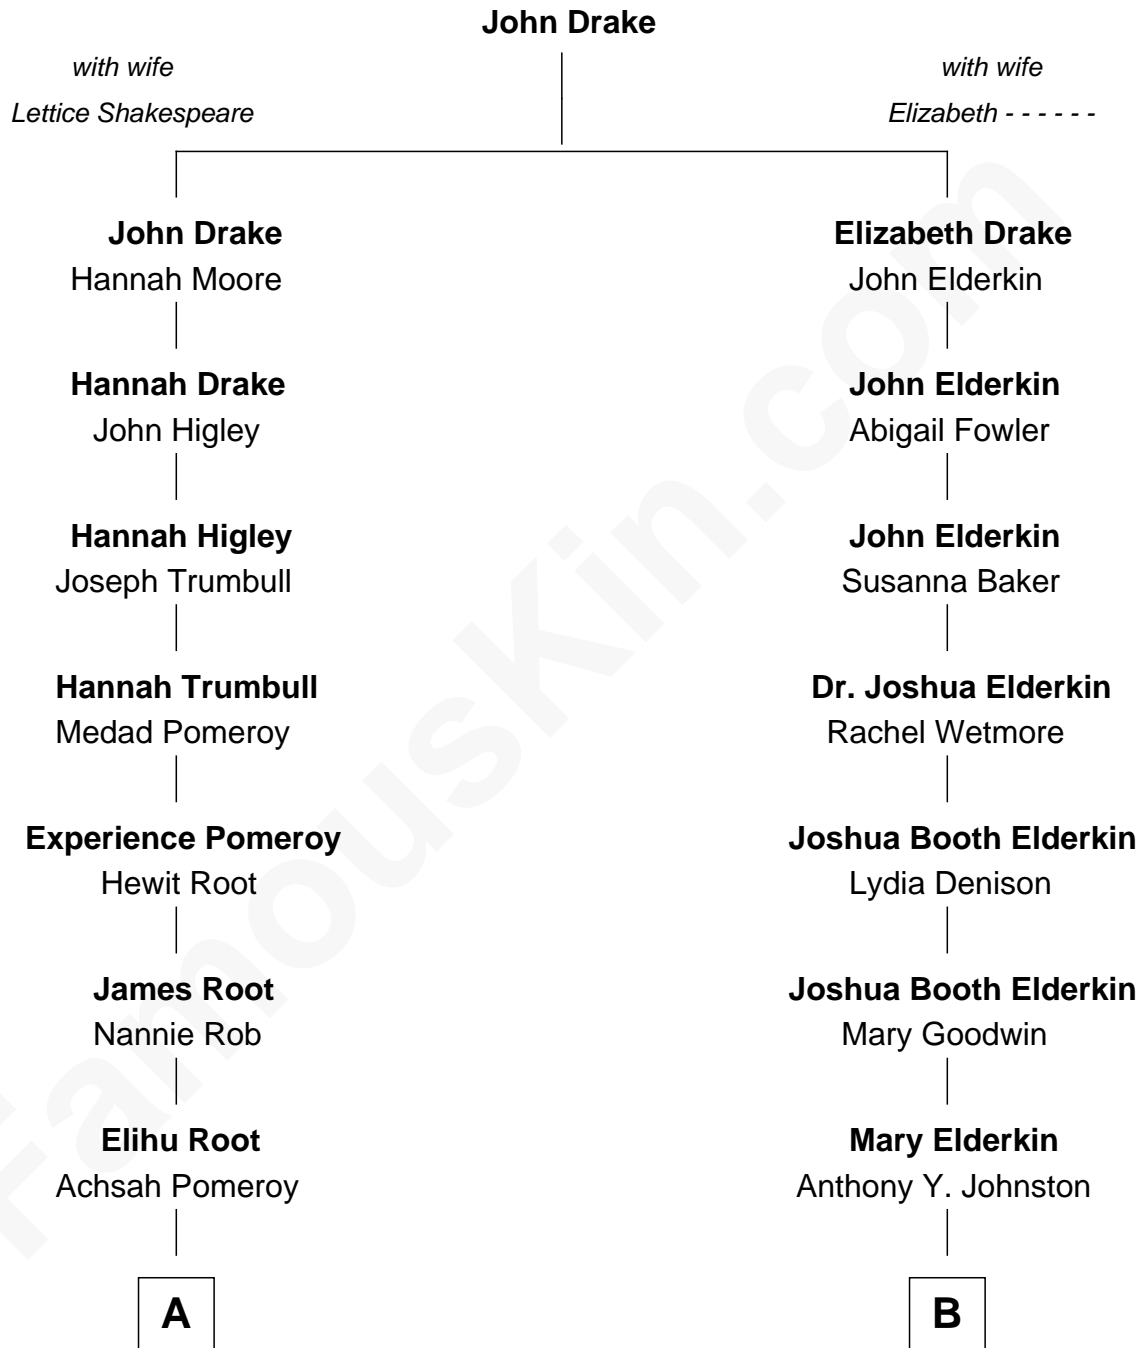

FamousKin.com

Relationship Chart of

Henry Luce

Co-Founder of Time, Life, Fortune and Sports Illustrated magazines

10th cousin 1 time removed of

Dr. Peggy Whitson

NASA and Axiom Space Astronaut

A

Philander Sheldon Root

Elizabeth Bloodgood

Lynott Bloodgood Root

Anna Robbins

Elizabeth Middleton Root

Henry Winters Luce

Henry Luce

Co-Founder of Time Inc.