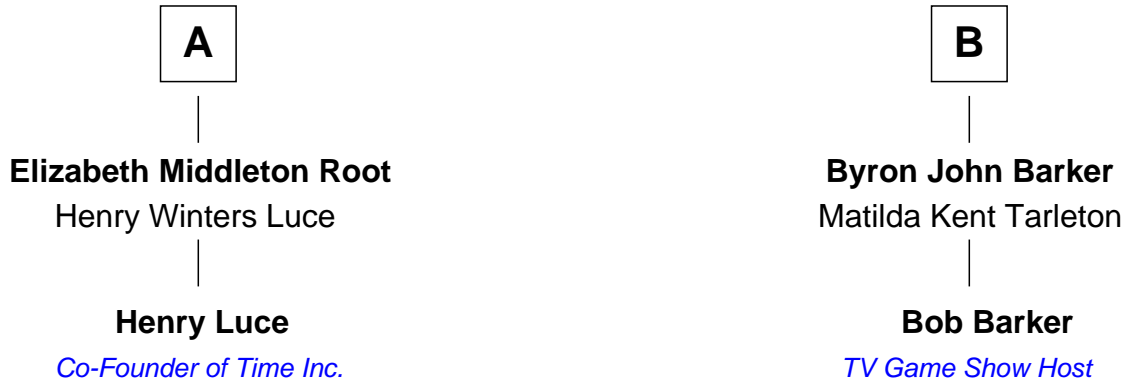

FamousKin.com

Relationship Chart of

Henry Luce

Co-Founder of Time, Life, Fortune and Sports Illustrated magazines

8th cousin of

Bob Barker

TV Game Show Host

FamousKin.com