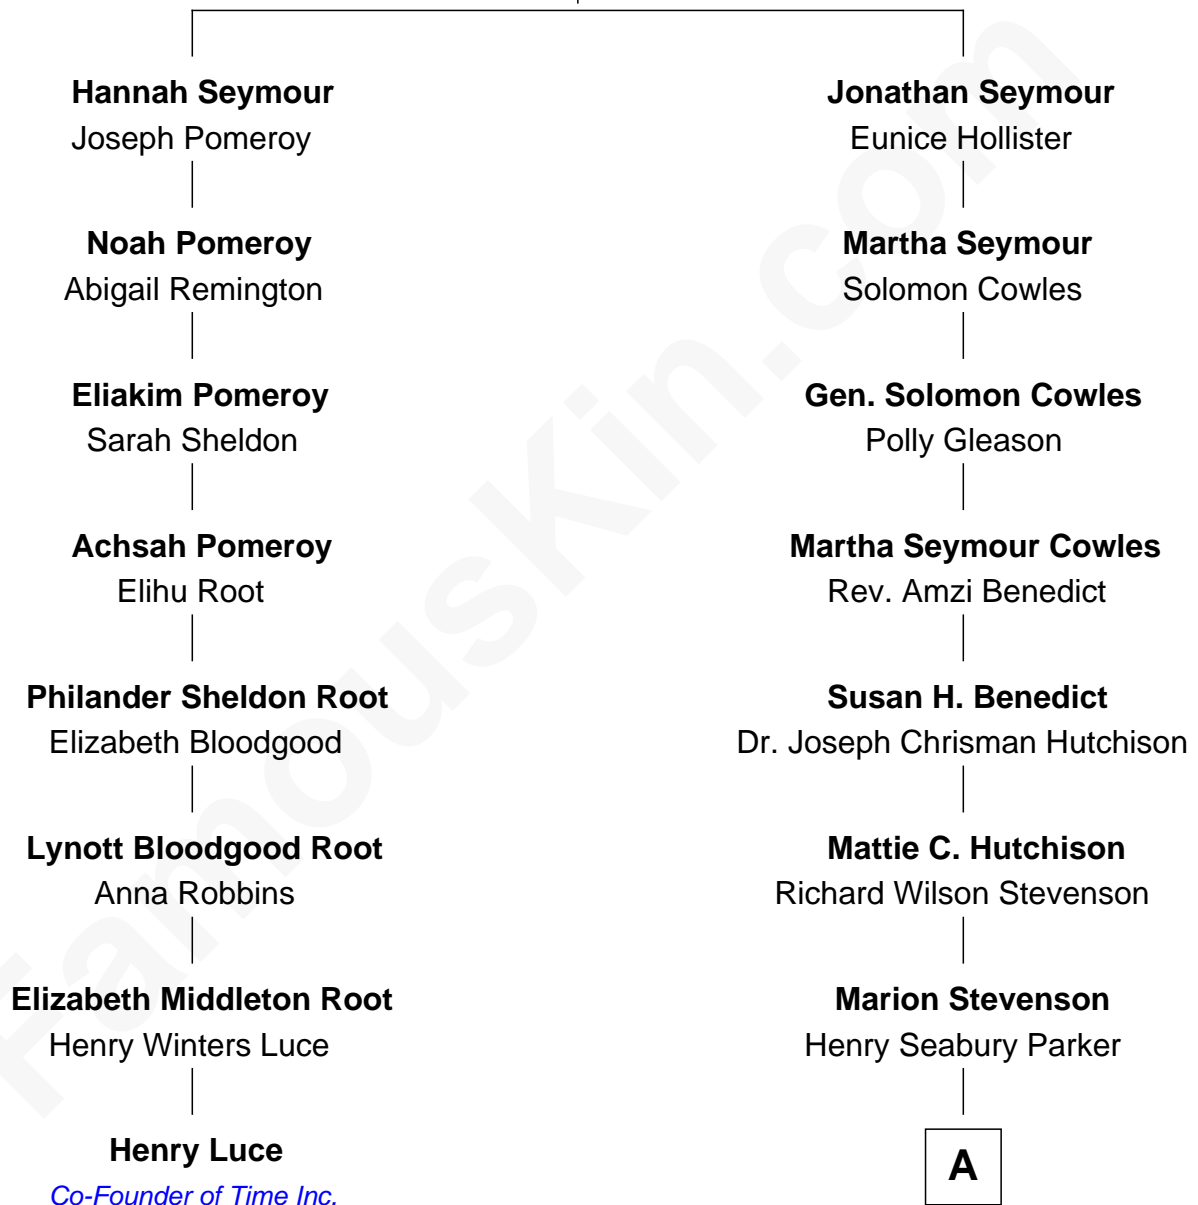

FamousKin.com

Relationship Chart of

Henry Luce

Co-Founder of Time, Life, Fortune and Sports Illustrated magazines

7th cousin 1 time removed of

Parker Stevenson
TV and Movie Actor

Richard Seymour
Hannah Woodruff

A

Richard Stevenson Parker

Sarah Meade Price

Parker Stevenson

TV and Movie Actor

FamousKin.com