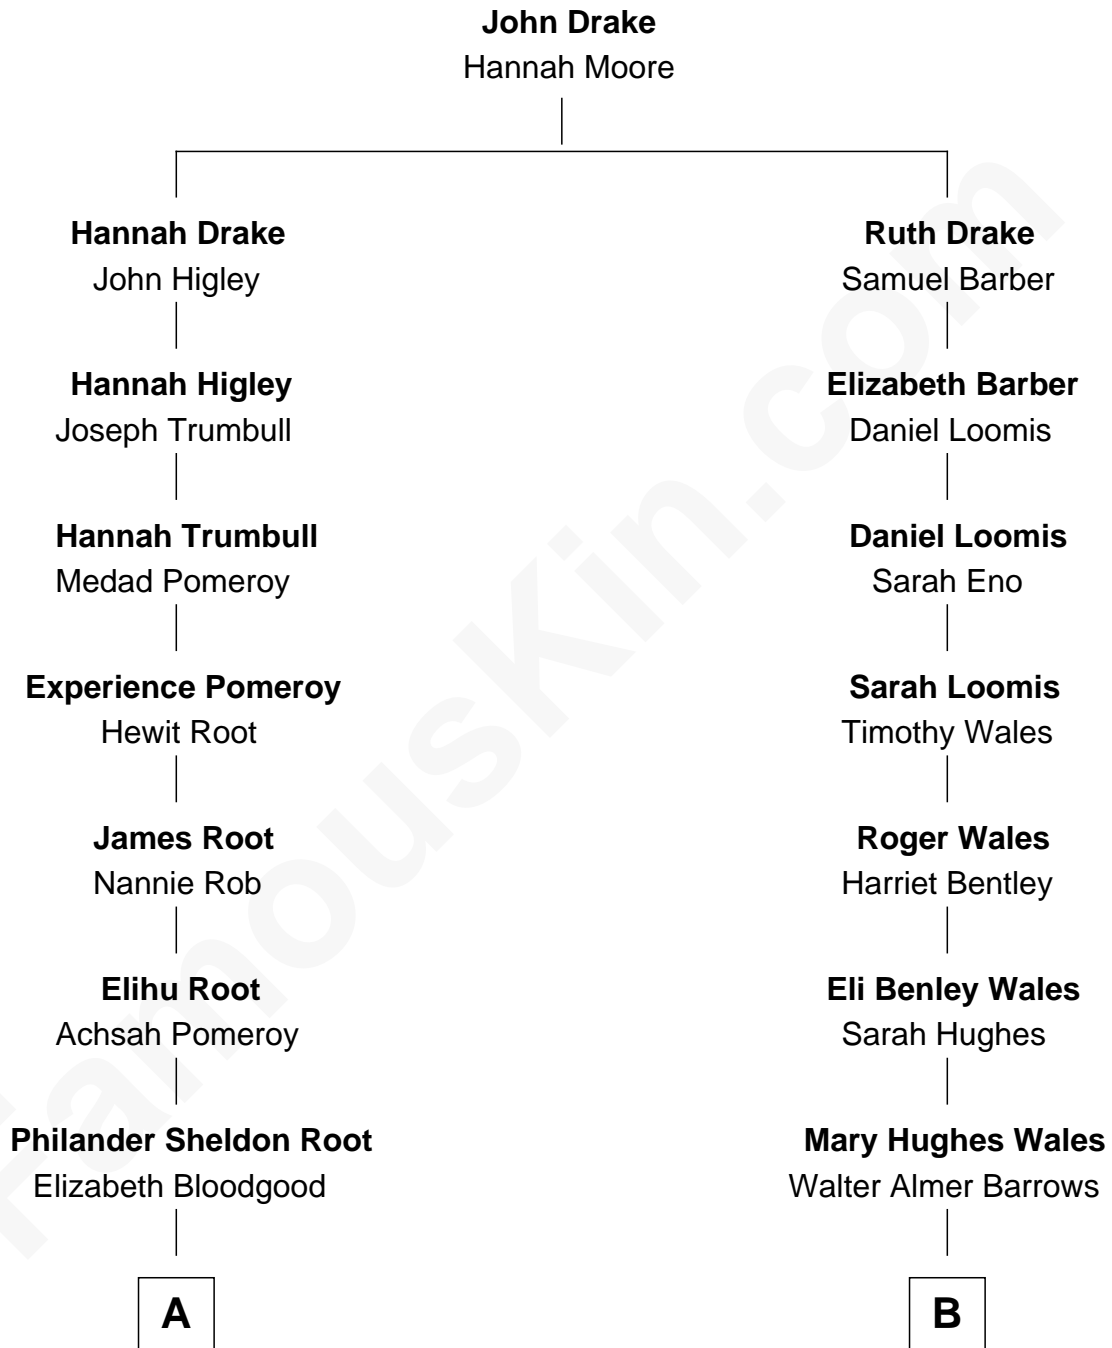

FamousKin.com

Relationship Chart of

Henry Luce

Co-Founder of Time, Life, Fortune and Sports Illustrated magazines

9th cousin 1 time removed of

Sydney Biddle Barrows
Mayflower Madam

A

Lynott Bloodgood Root

Anna Robbins

Elizabeth Middleton Root

Henry Winters Luce

Henry Luce

Co-Founder of Time Inc.

B

Walter Almer Barrows

Sarah Olive Byers

Donald Byers Barrows

Sydney Biddle

Donald Byers Barrows

Jeannette Ballantine

Sydney Biddle Barrows

Mayflower Madam