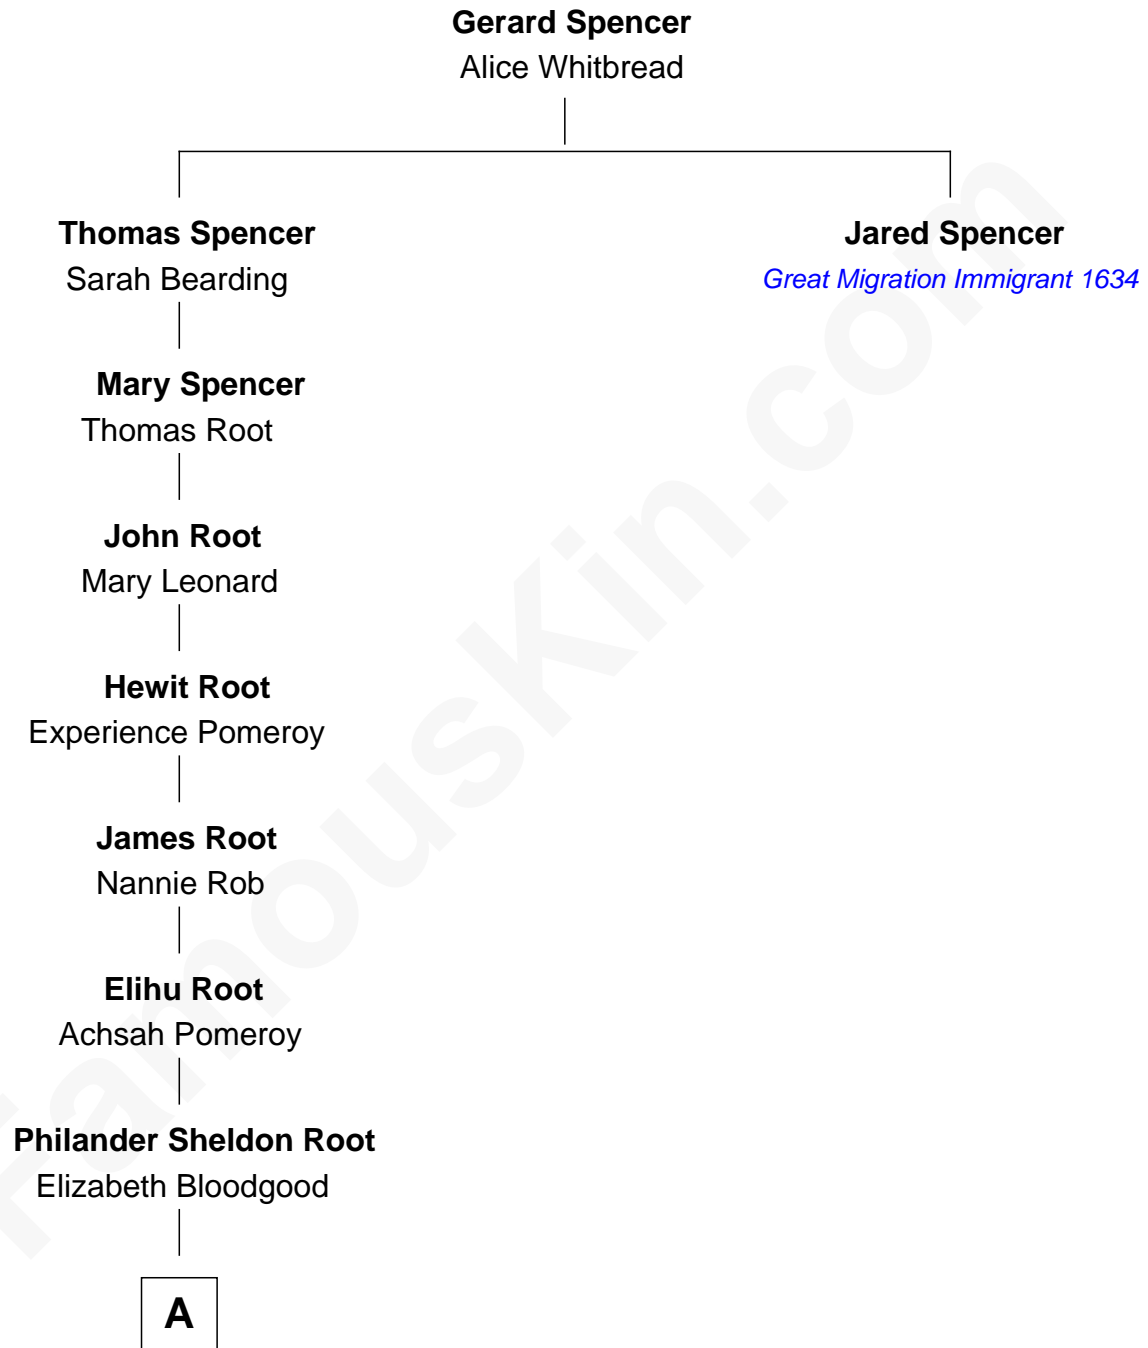

## Relationship Chart of

### Henry Luce

Co-Founder of Time, Life, Fortune and Sports Illustrated magazines

7th great-grandnephew of

**Jared Spencer**

(c1614 - unk) Great Migration Immigrant 1634

**A**

—  
**Lynott Bloodgood Root**

Anna Robbins

—  
**Elizabeth Middleton Root**

Henry Winters Luce

—  
**Henry Luce**

*Co-Founder of Time Inc.*

FamousKin.com