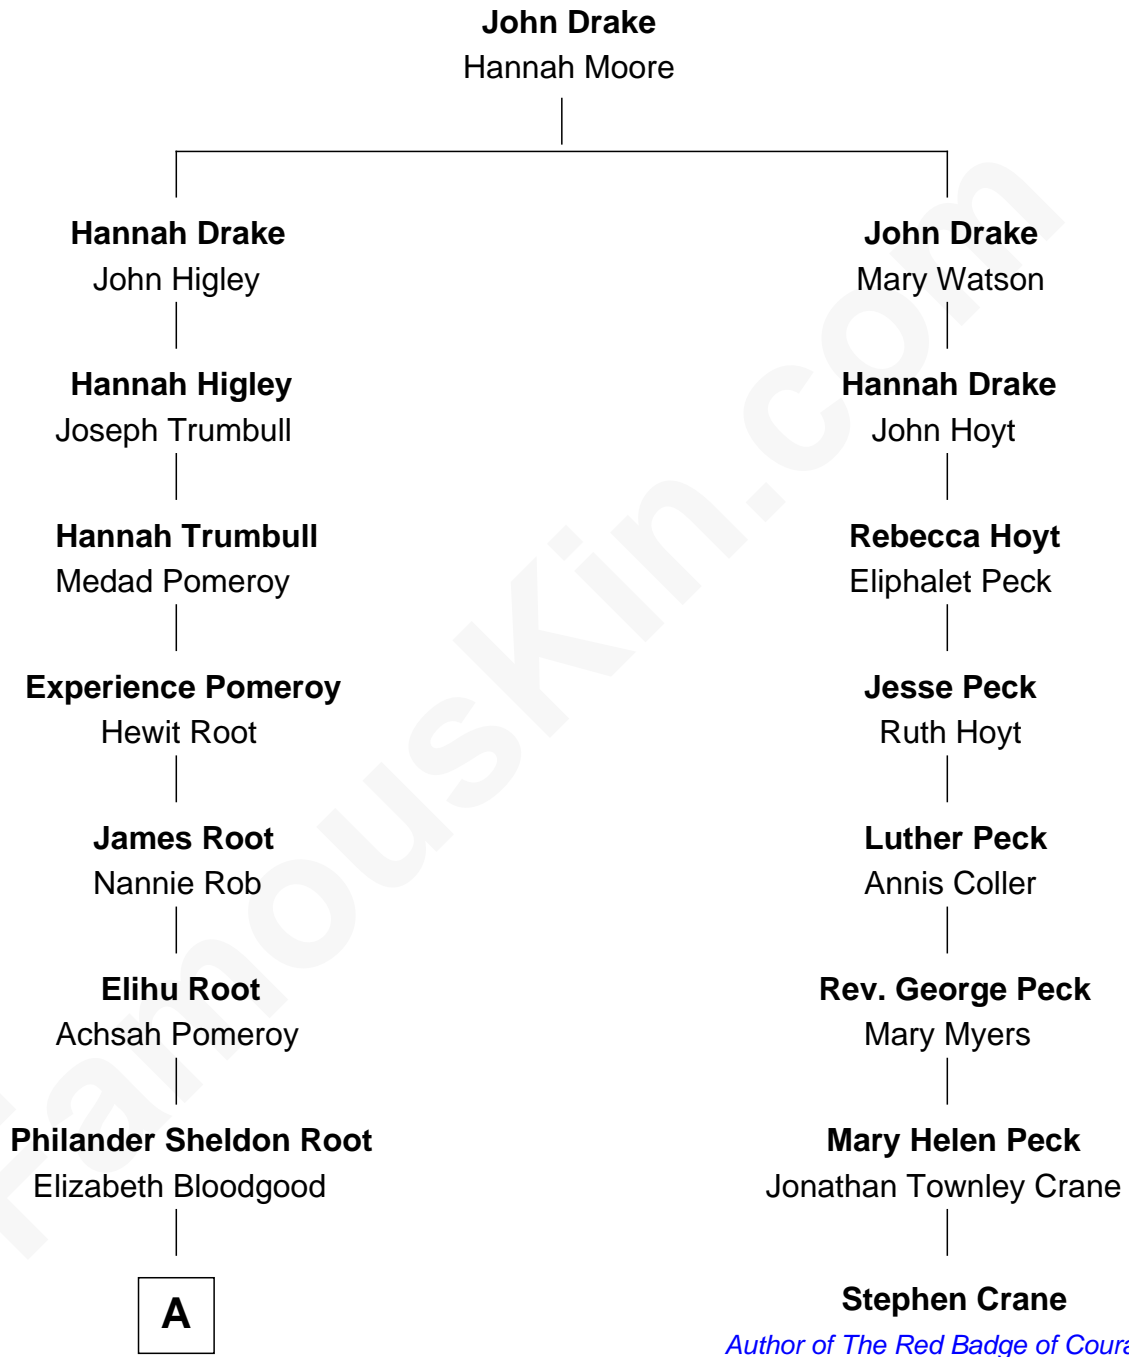

FamousKin.com

Relationship Chart of

Henry Luce

Co-Founder of Time, Life, Fortune and Sports Illustrated magazines

7th cousin 2 times removed of

Stephen Crane

Author of The Red Badge of Courage

A

—
Lynott Bloodgood Root

Anna Robbins

—
Elizabeth Middleton Root

Henry Winters Luce

—
Henry Luce

Co-Founder of Time Inc.

FamousKin.com