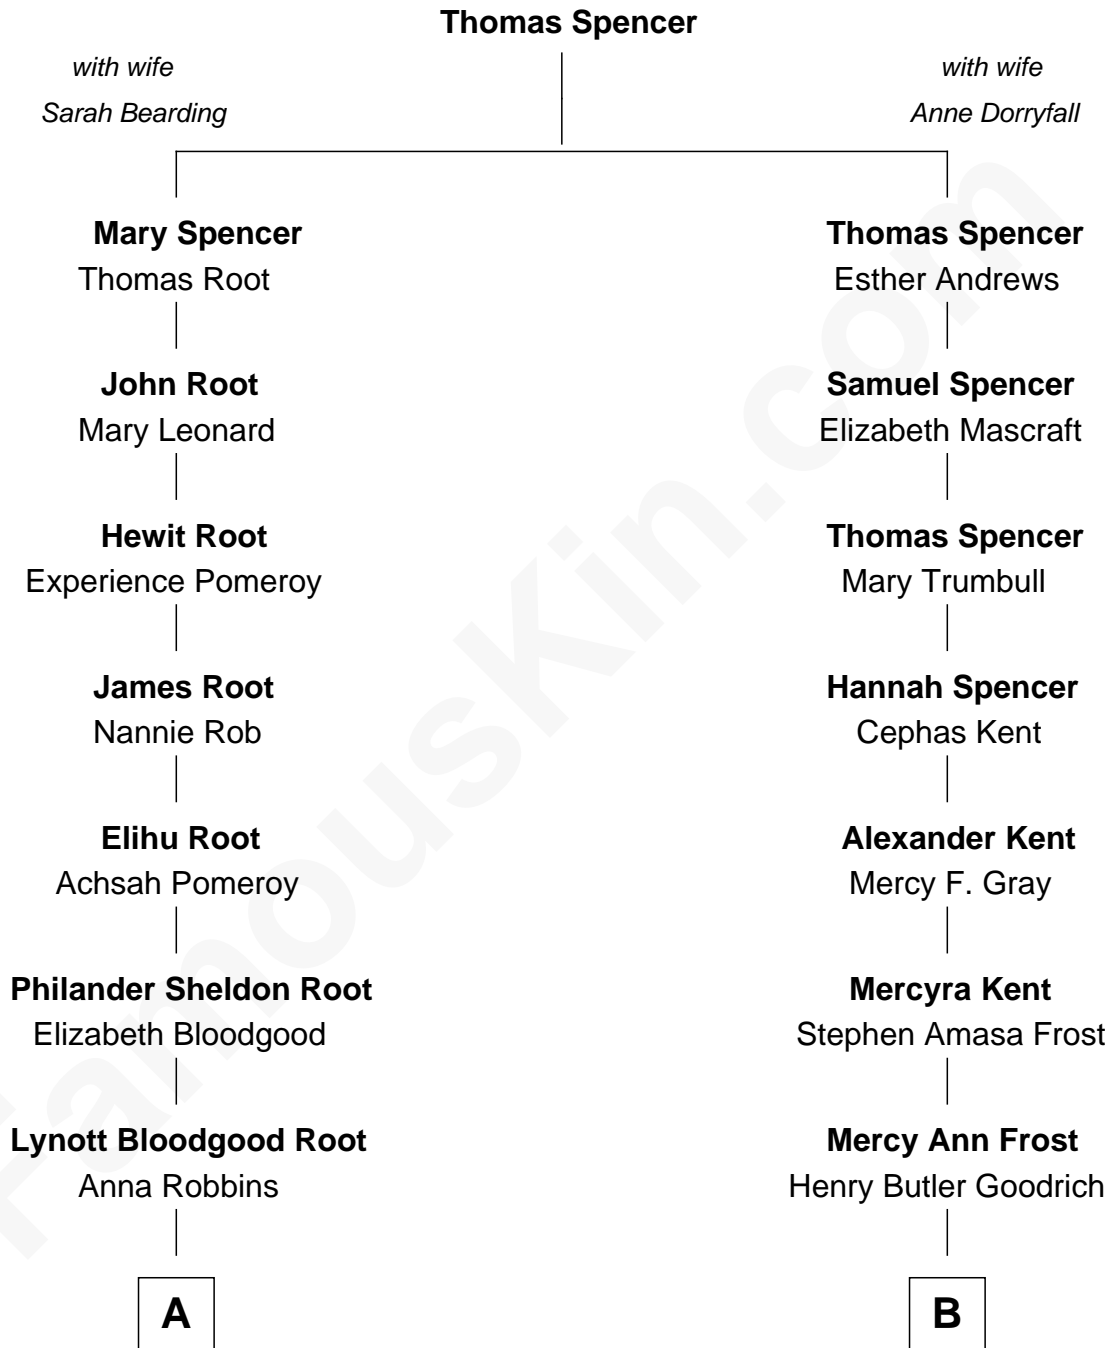

FamousKin.com

Relationship Chart of

Henry Luce

Co-Founder of Time, Life, Fortune and Sports Illustrated magazines

8th cousin 3 times removed of

Kate Upton

Sports Illustrated Swimsuit Cover Model

A

Elizabeth Middleton Root

Henry Winters Luce

Henry Luce

Co-Founder of Time Inc.

B

Emma Frost Goodrich

George McNaughton Vial

Charles Henry Vial