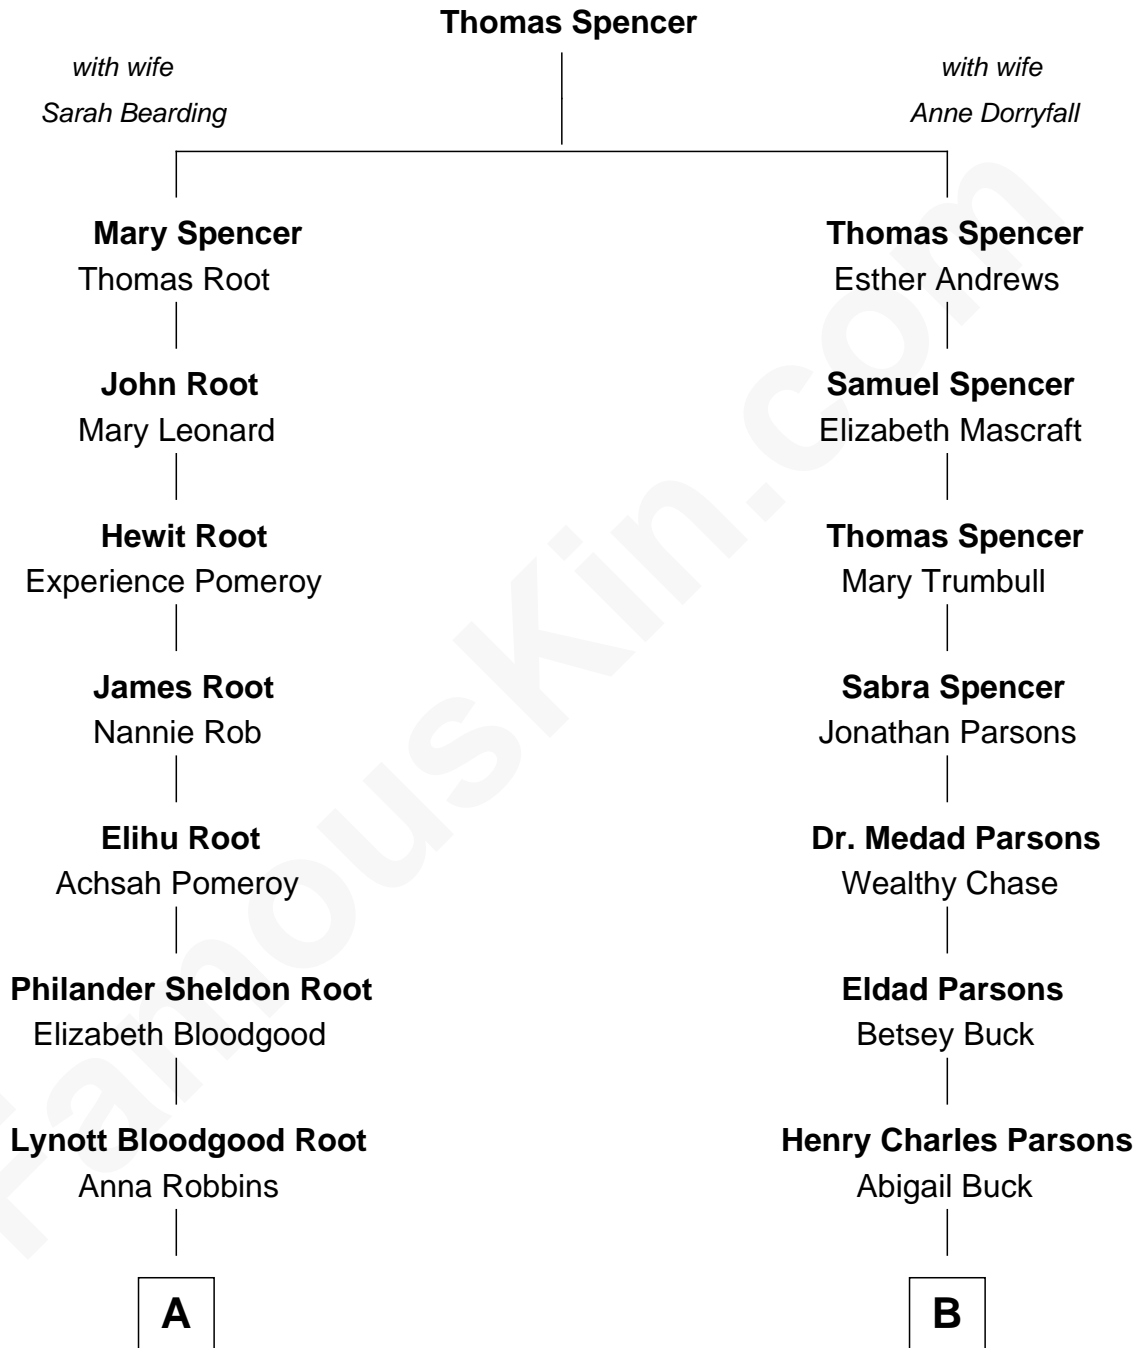

## Relationship Chart of

### Henry Luce

*Co-Founder of Time, Life, Fortune and Sports Illustrated magazines*

8th cousin 1 time removed of

**John Wayne**  
*Movie Actor*

**A**

**Elizabeth Middleton Root**

Henry Winters Luce

**Henry Luce**