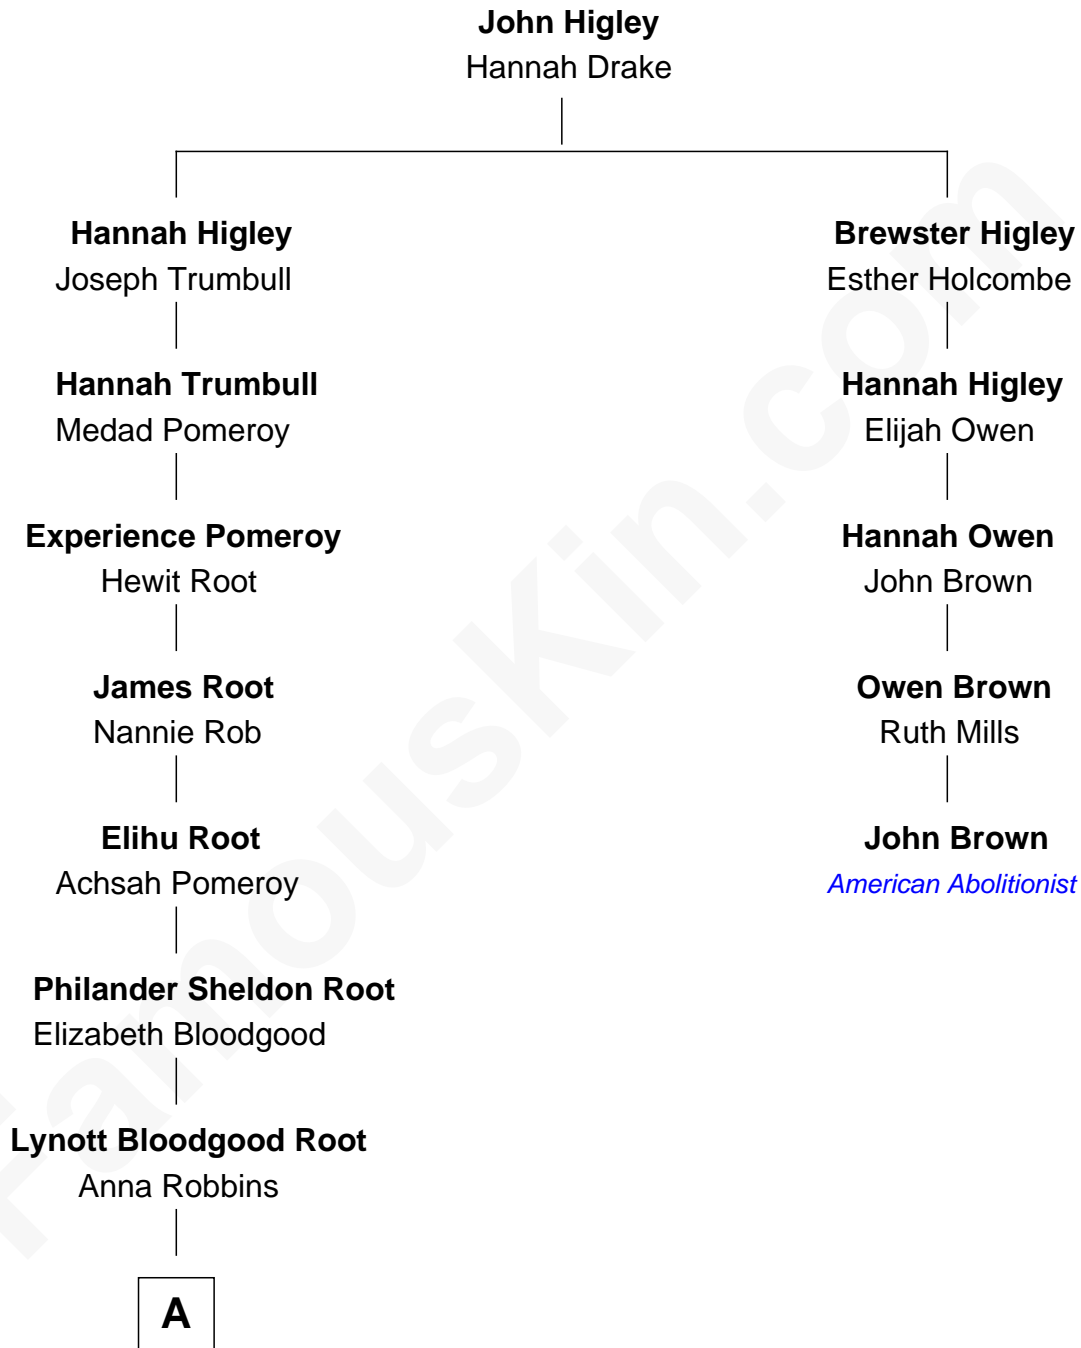

FamousKin.com

Relationship Chart of

Henry Luce

Co-Founder of Time, Life, Fortune and Sports Illustrated magazines

4th cousin 4 times removed of

John Brown

American Abolitionist

A

Elizabeth Middleton Root

Henry Winters Luce

Henry Luce

Co-Founder of Time Inc.

FamousKin.com