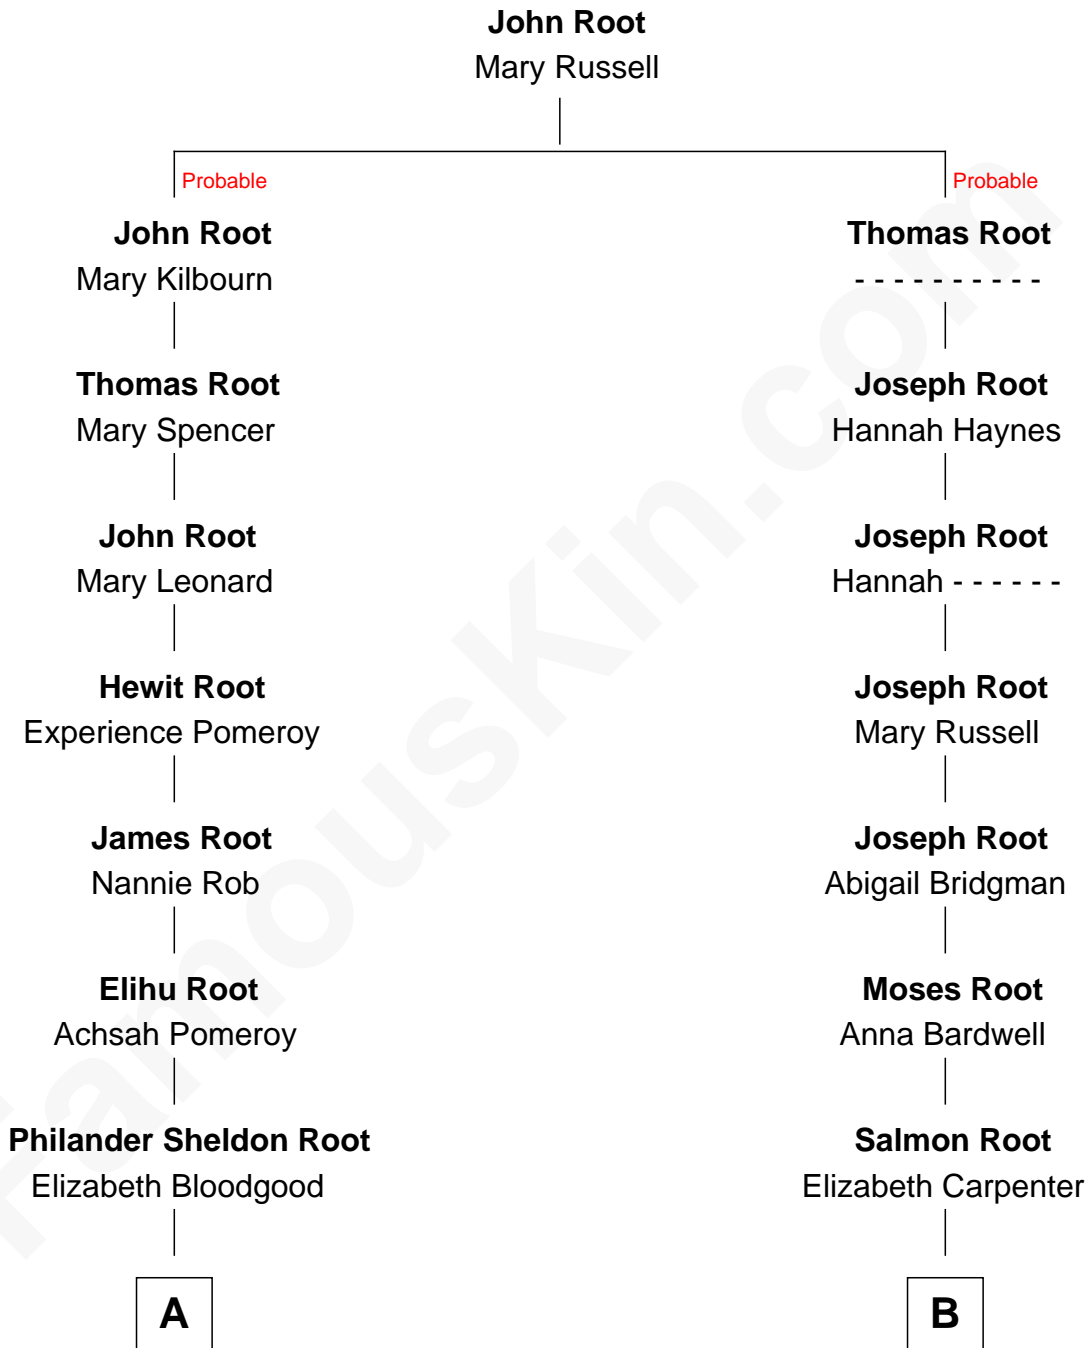

FamousKin.com

Relationship Chart of

Henry Luce

Co-Founder of Time, Life, Fortune and Sports Illustrated magazines

8th cousin 1 time removed of

John Wellborn Root

1893 Chicago Columbian Exposition Architect

FamousKin.com