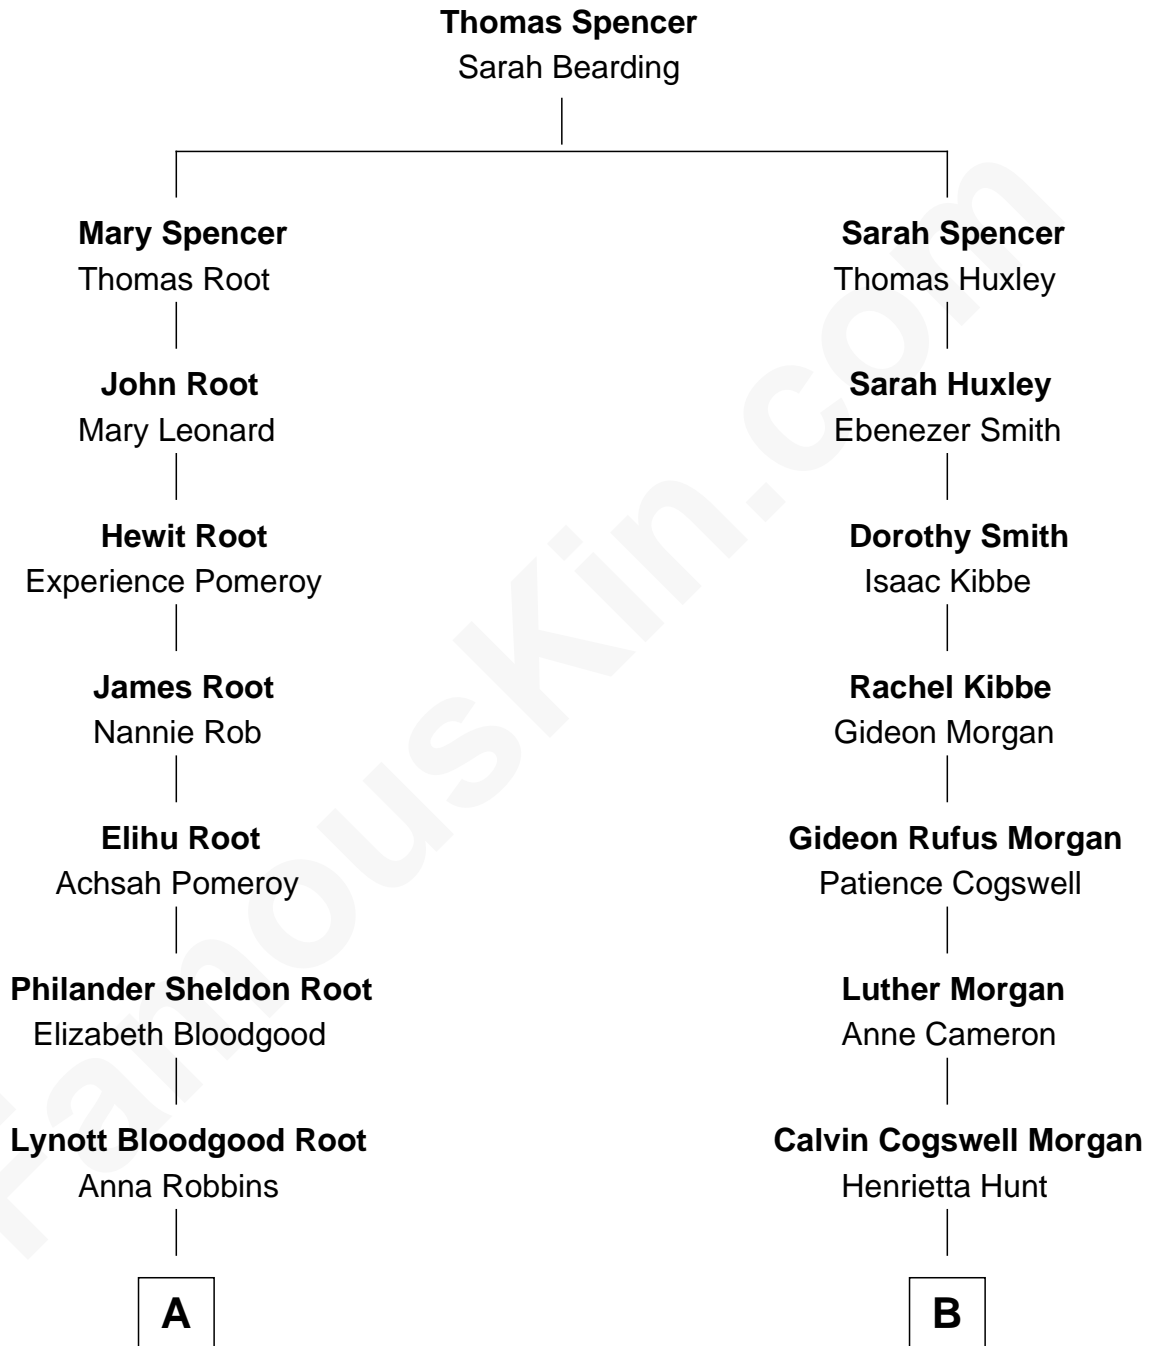

FamousKin.com

Relationship Chart of

Henry Luce

Co-Founder of Time, Life, Fortune and Sports Illustrated magazines

8th cousin of

Thomas Hunt Morgan

Nobel Prize Winner in Physiology or Medicine

A

Elizabeth Middleton Root

Henry Winters Luce

Henry Luce

Co-Founder of Time Inc.

B

Charlton Hunt Morgan

Ellen Key Howard

Thomas Hunt Morgan