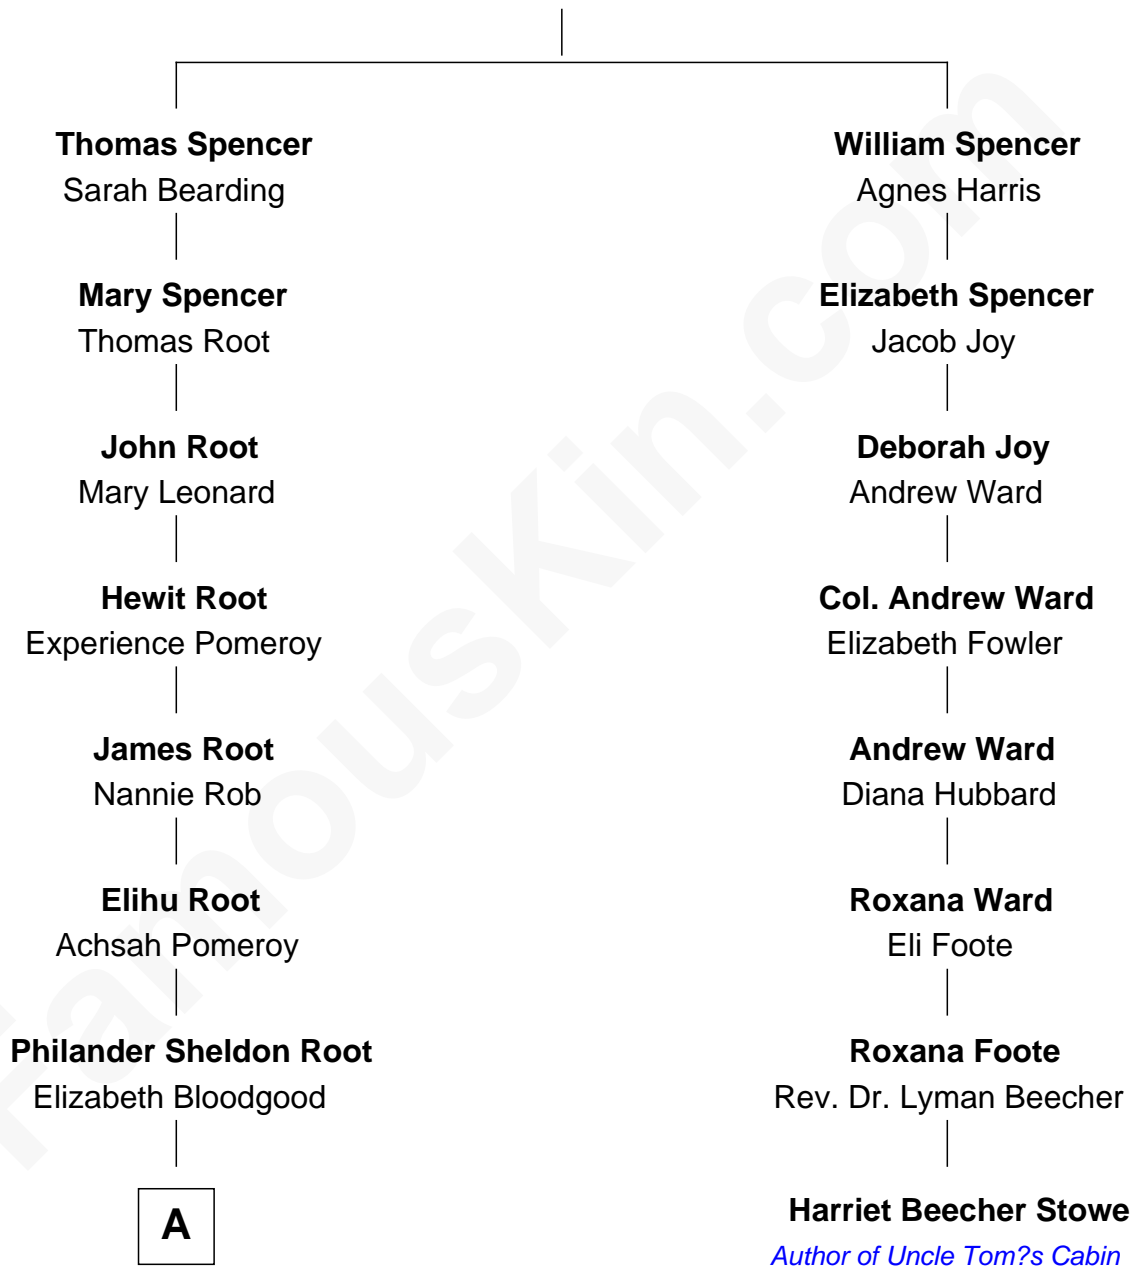

FamousKin.com

Relationship Chart of

Henry Luce

Co-Founder of Time, Life, Fortune and Sports Illustrated magazines

7th cousin 2 times removed of

Harriet Beecher Stowe

Author of Uncle Tom's Cabin

Gerard Spencer

Alice Whitbread

A

—
Lynott Bloodgood Root

Anna Robbins

—
Elizabeth Middleton Root

Henry Winters Luce

—
Henry Luce

Co-Founder of Time Inc.