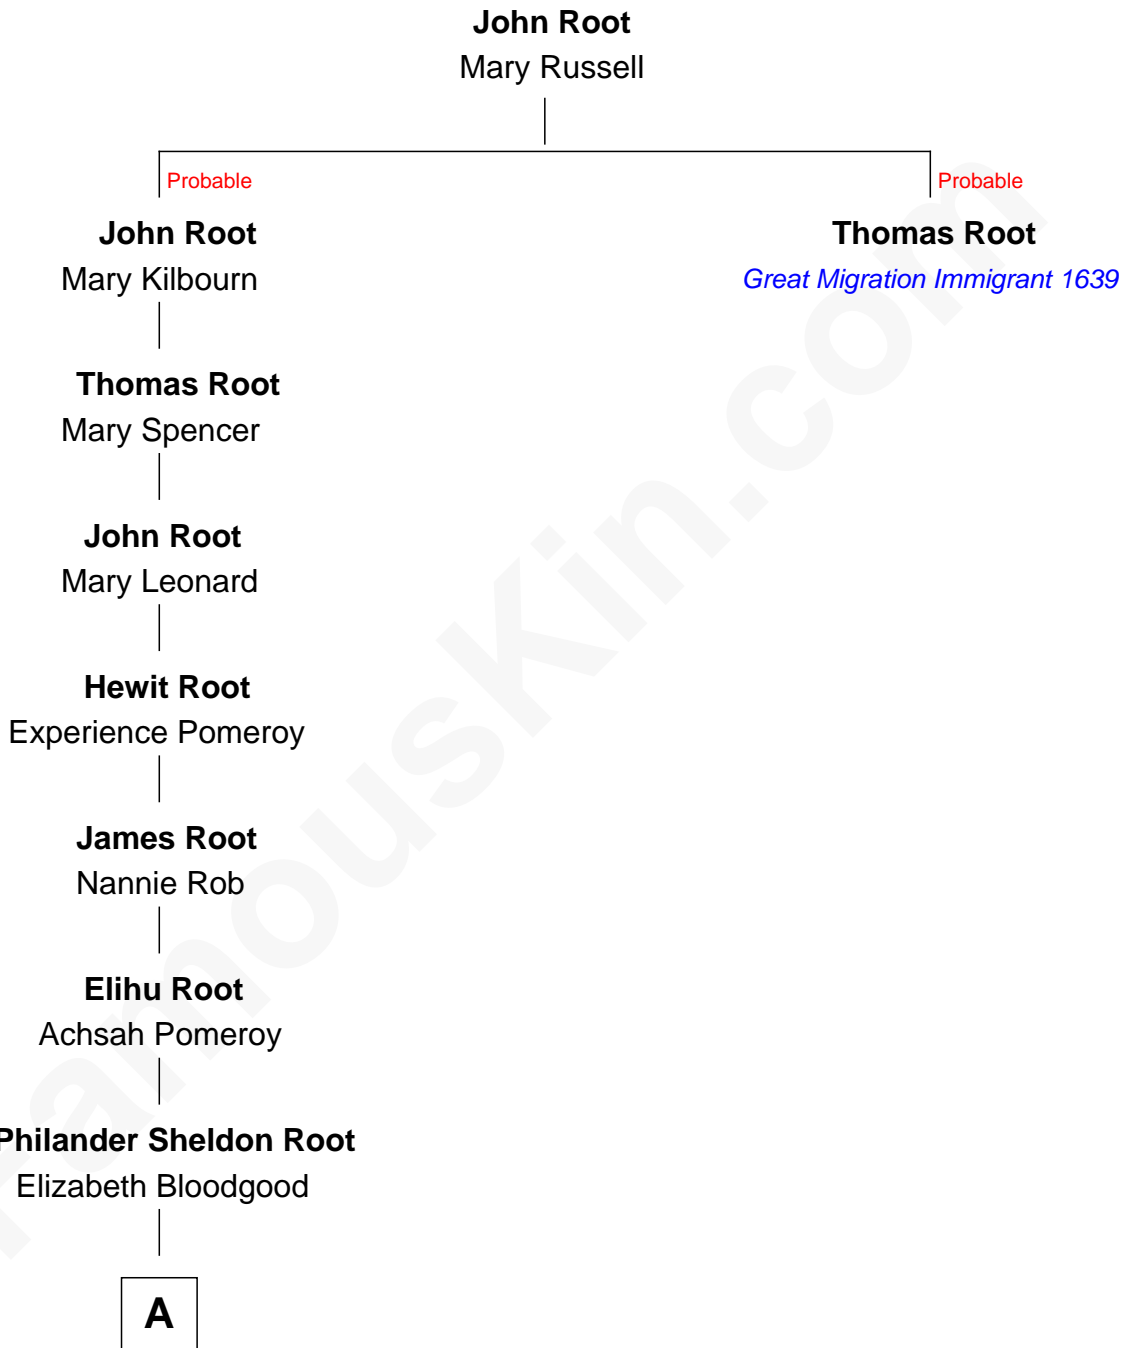

## Relationship Chart of

### Henry Luce

*Co-Founder of Time, Life, Fortune and Sports Illustrated magazines*

7th great-grandnephew of

### Thomas Root

*(c1605 - c1694) Great Migration Immigrant 1639*

**A**

—  
**Lynott Bloodgood Root**

Anna Robbins

—  
**Elizabeth Middleton Root**

Henry Winters Luce

—  
**Henry Luce**