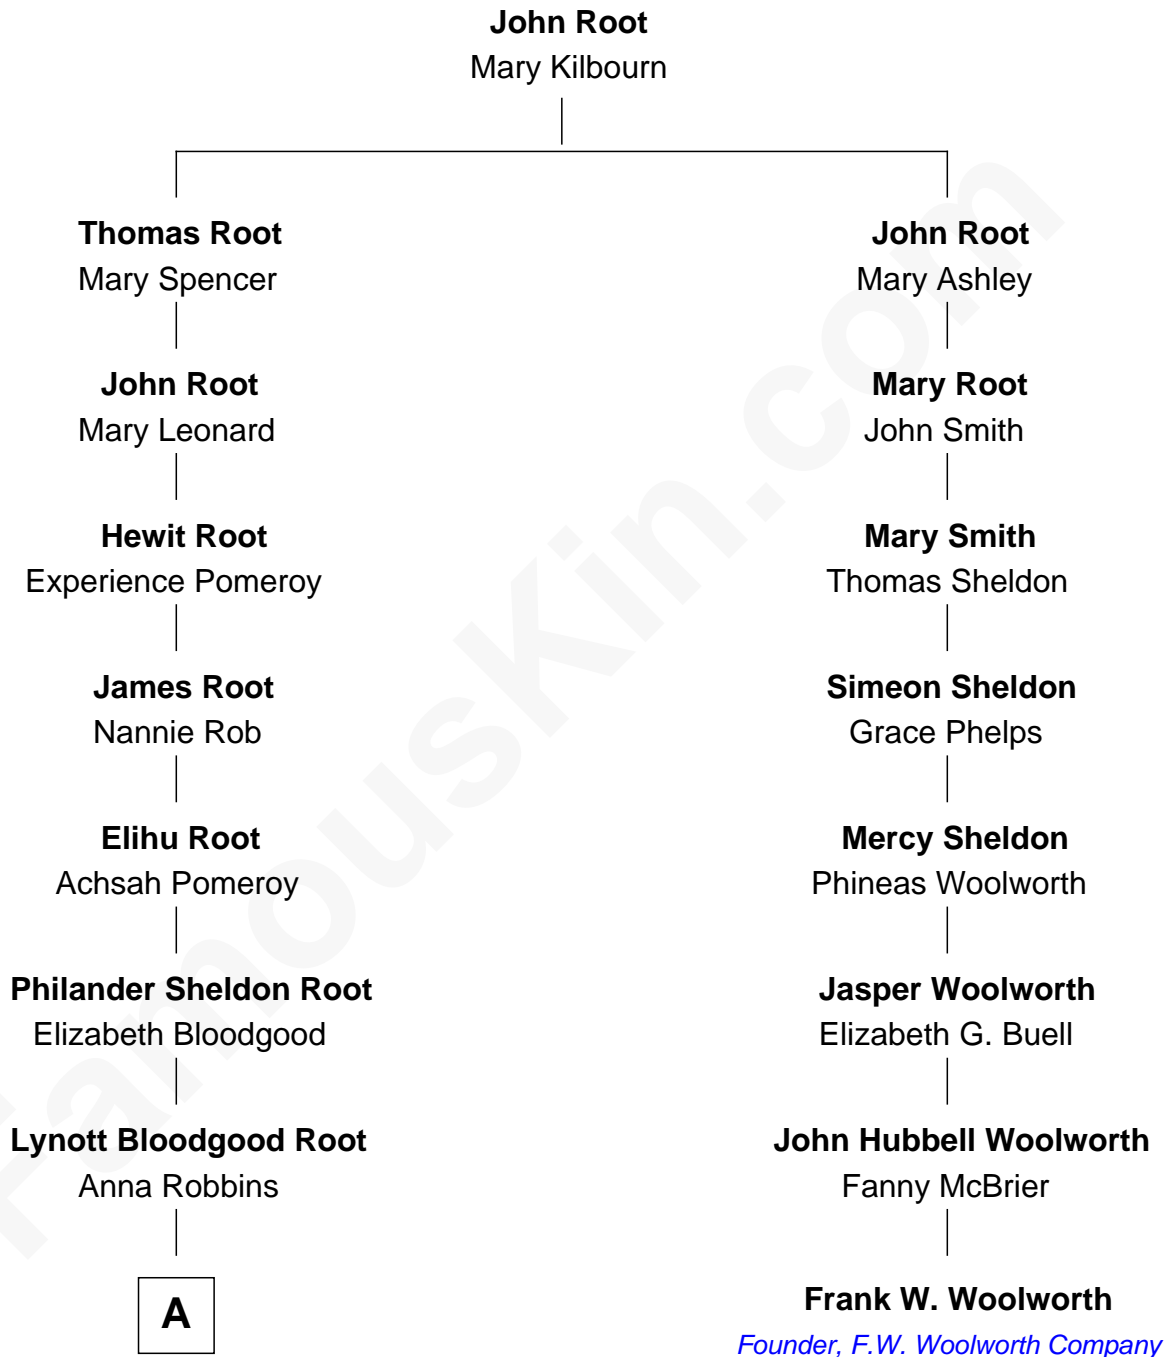

## Relationship Chart of

### Henry Luce

*Co-Founder of Time, Life, Fortune and Sports Illustrated magazines*

7th cousin 1 time removed of

**Frank W. Woolworth**

*Founder of F.W. Woolworth Company*

**A**

—  
**Elizabeth Middleton Root**

Henry Winters Luce

—  
**Henry Luce**

*Co-Founder of Time Inc.*

FamousKin.com