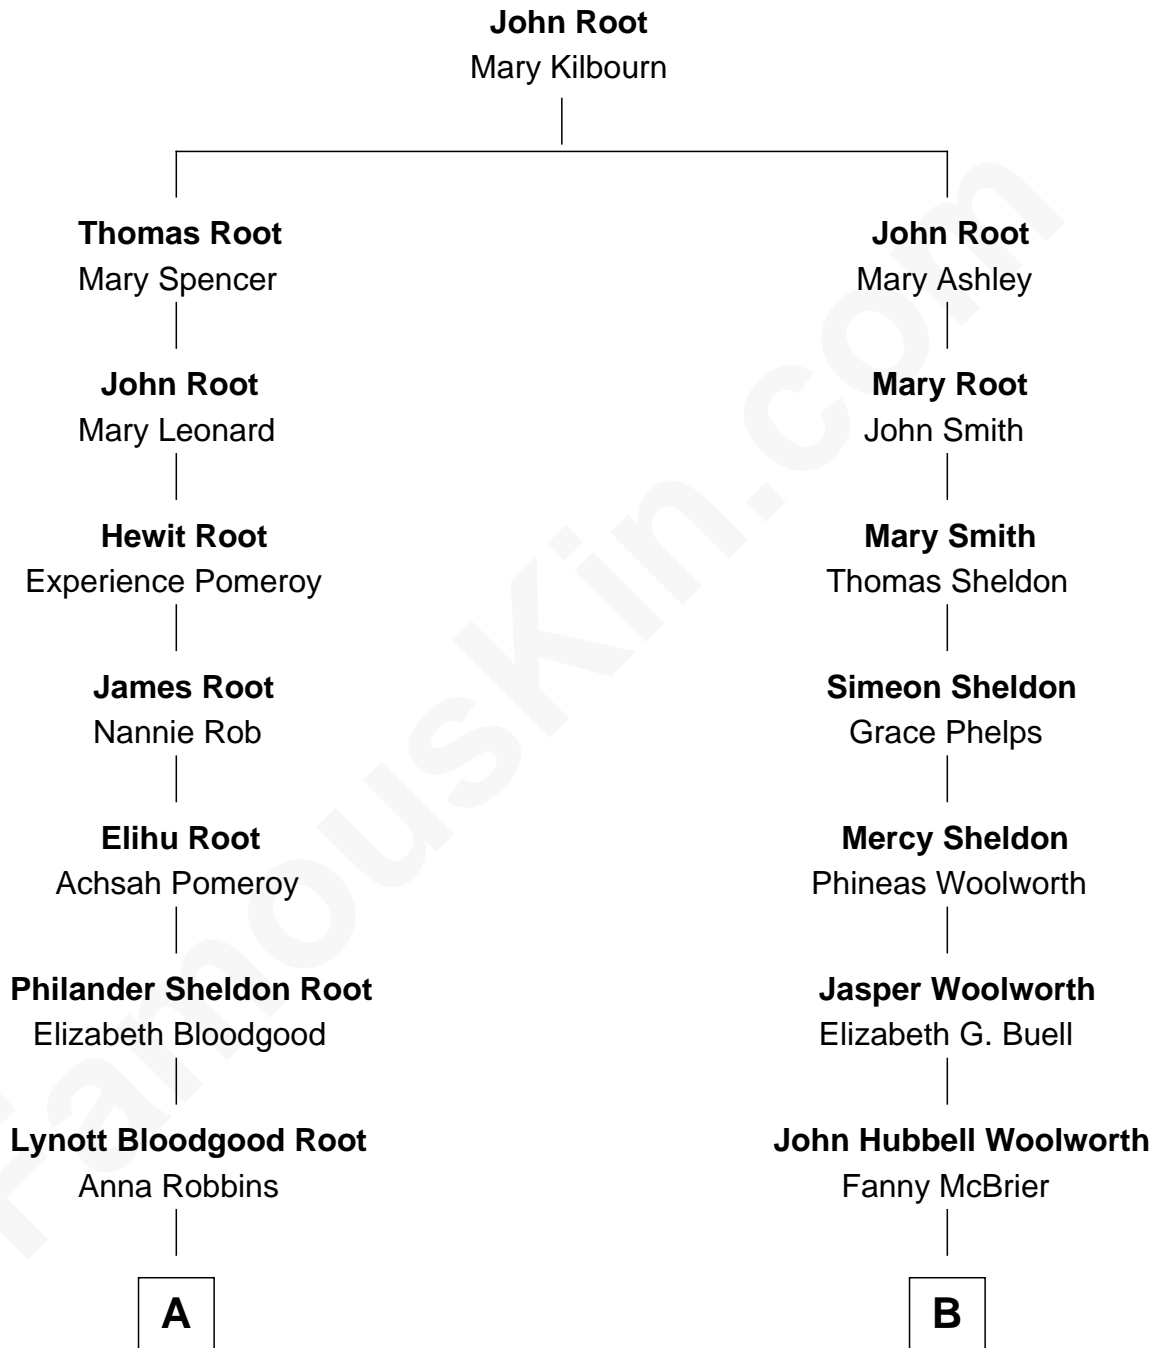

FamousKin.com

Relationship Chart of

Henry Luce

Co-Founder of Time, Life, Fortune and Sports Illustrated magazines

8th cousin 1 time removed of

Barbara Hutton

Socialite (aka "Poor Little Rich Girl")

A

Elizabeth Middleton Root

Henry Winters Luce

Henry Luce

Co-Founder of Time Inc.

B

Frank Winfield Woolworth

Jennie Creighton

Edna Woolworth

Franklyn Laws Hutton

Barbara Hutton

"Poor Little Rich Girl"

FamousKin.com