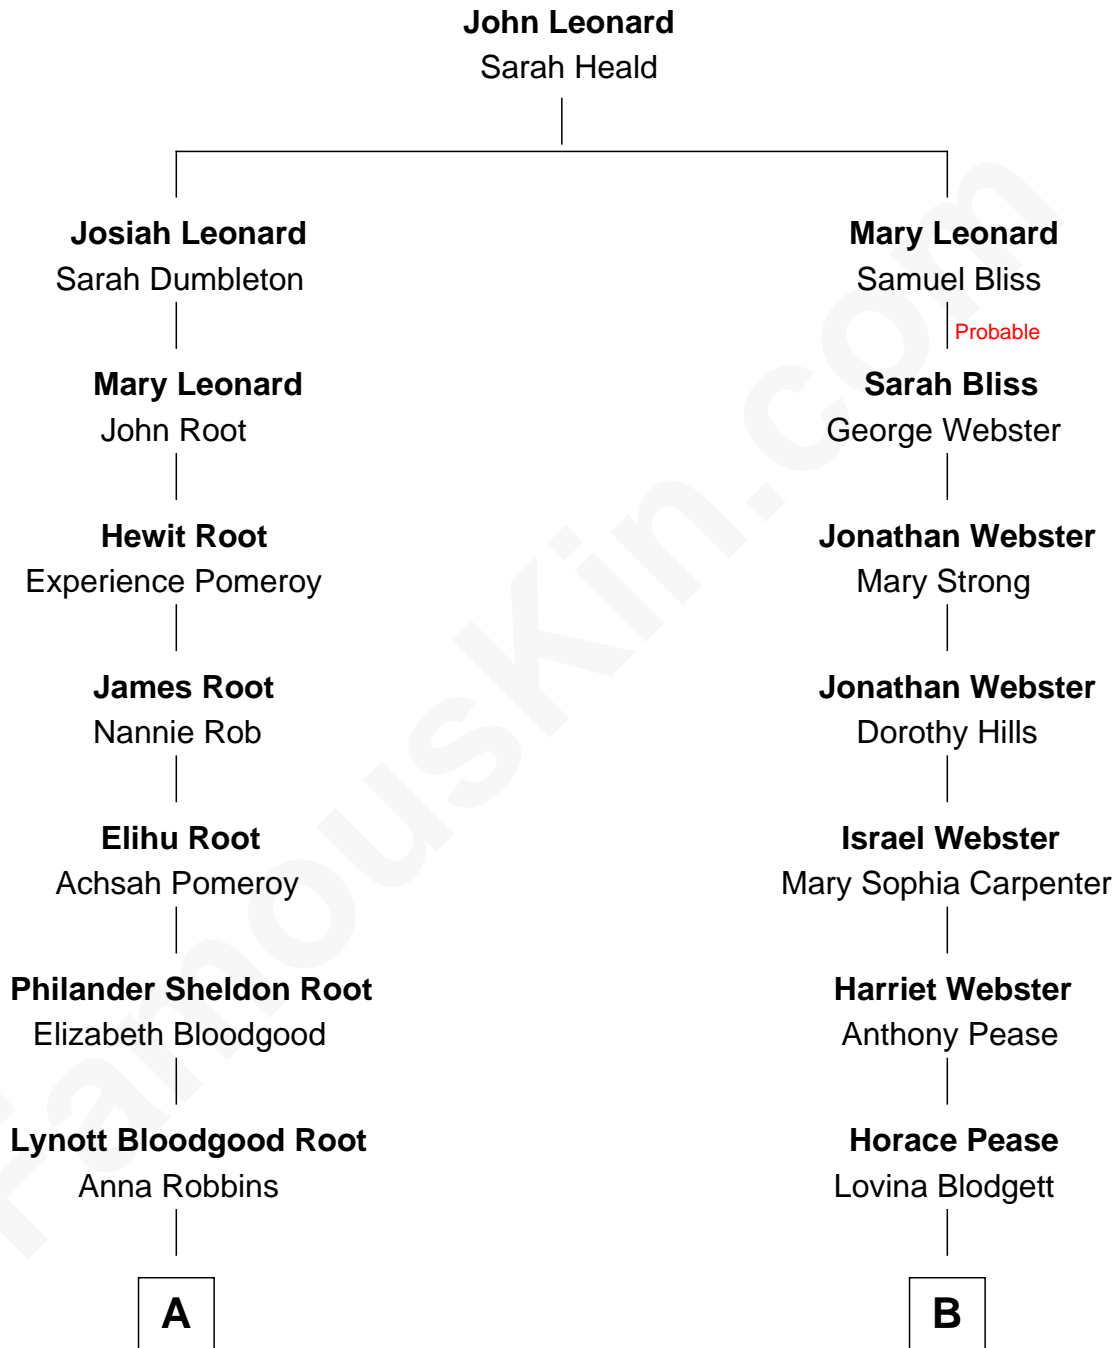

FamousKin.com

Relationship Chart of

Henry Luce

Co-Founder of Time, Life, Fortune and Sports Illustrated magazines

8th cousin 2 times removed of

Mark David Chapman

Assassinated John Lennon

A

Elizabeth Middleton Root

Henry Winters Luce

Henry Luce

Co-Founder of Time Inc.

B

Stephen F. Pease

Bertha Genevieve - - - - -

Henry Horace Pease