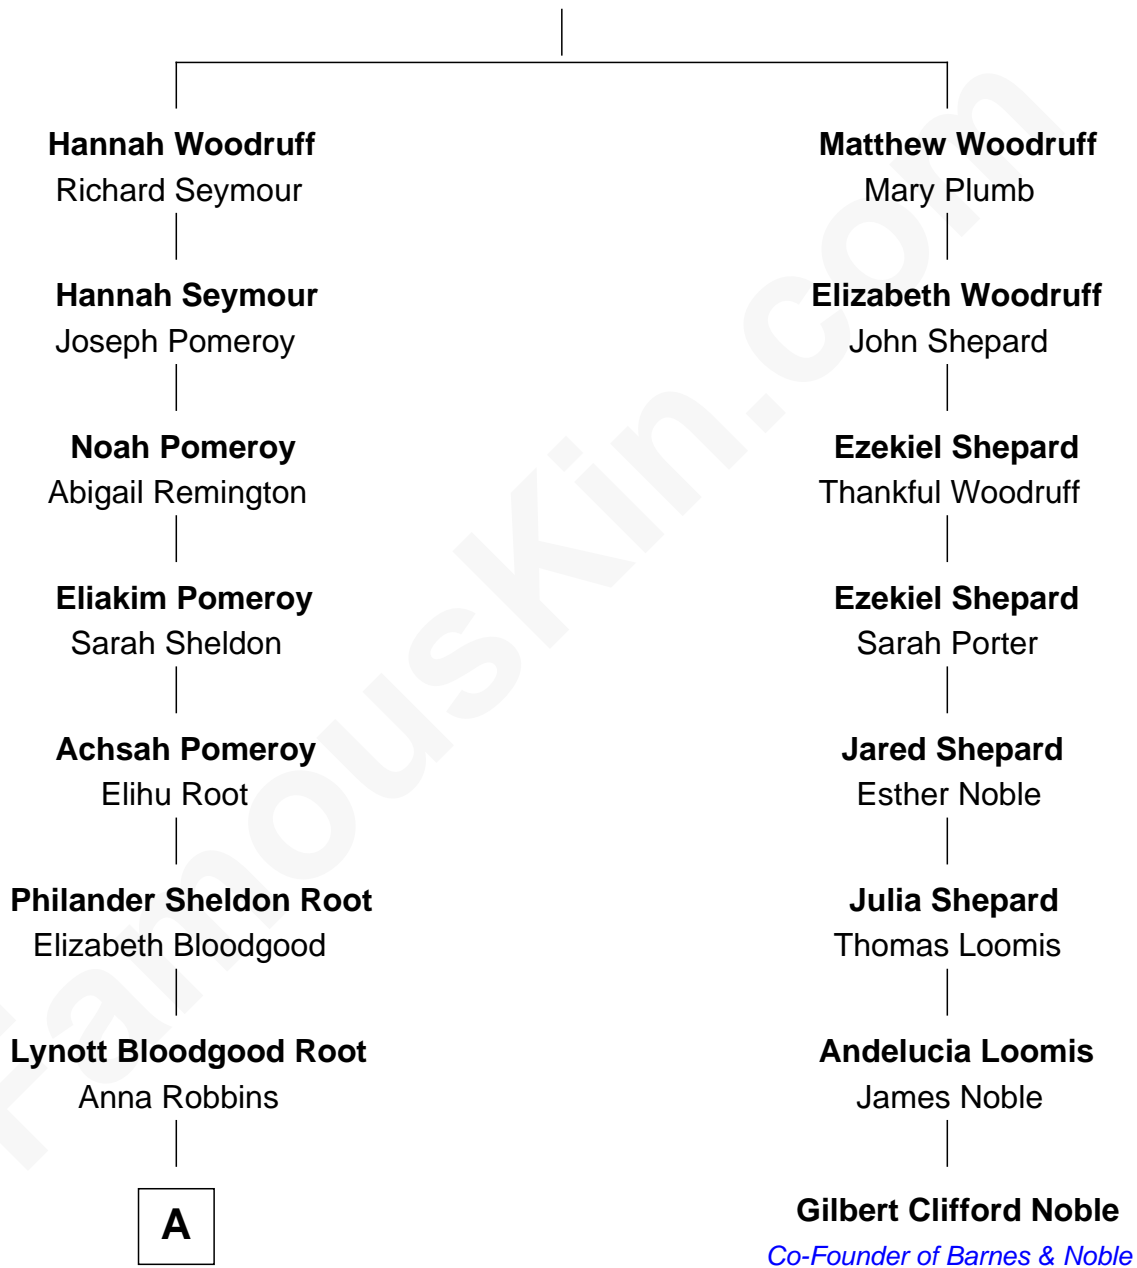

FamousKin.com

Relationship Chart of

Henry Luce

Co-Founder of Time, Life, Fortune and Sports Illustrated magazines

7th cousin 1 time removed of

Gilbert Clifford Noble

Co-Founder of Barnes & Noble

Matthew Woodruff

Hannah - - - - -

A

—
Elizabeth Middleton Root

Henry Winters Luce

—
Henry Luce

Co-Founder of Time Inc.

FamousKin.com