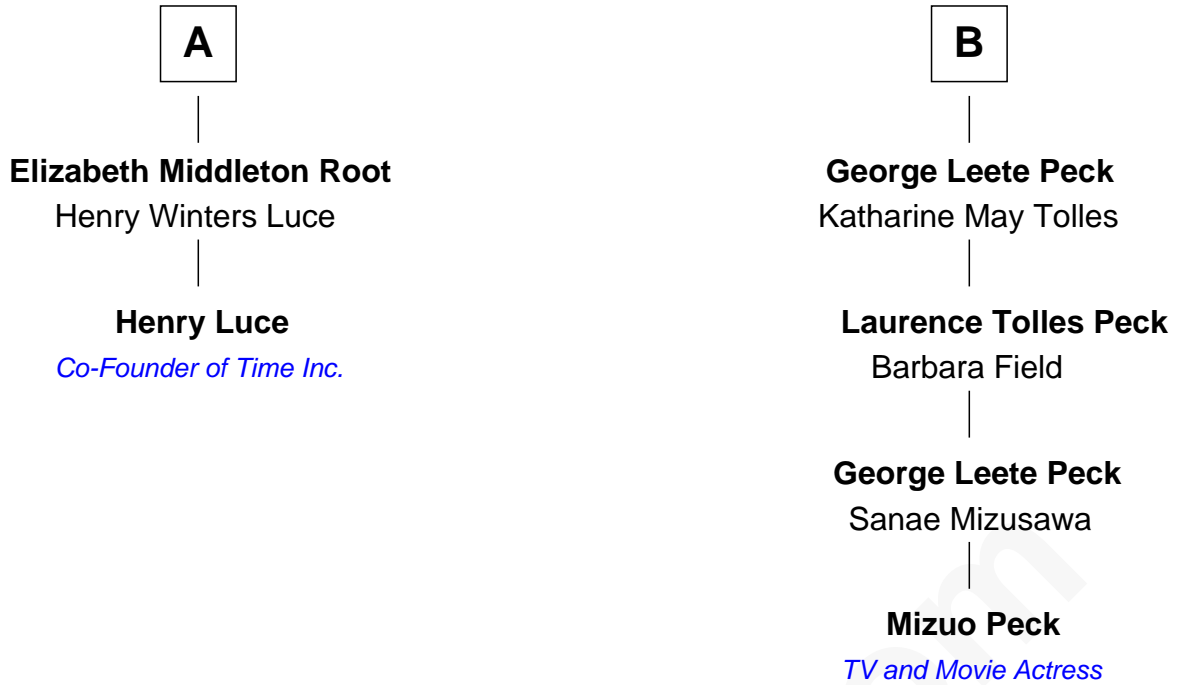

FamousKin.com

Relationship Chart of

Henry Luce

Co-Founder of Time, Life, Fortune and Sports Illustrated magazines

8th cousin 2 times removed of

Mizuo Peck

TV and Movie Actress

Mizuo Peck photo by [David Shankbone](#) (CC BY-SA 3.0)