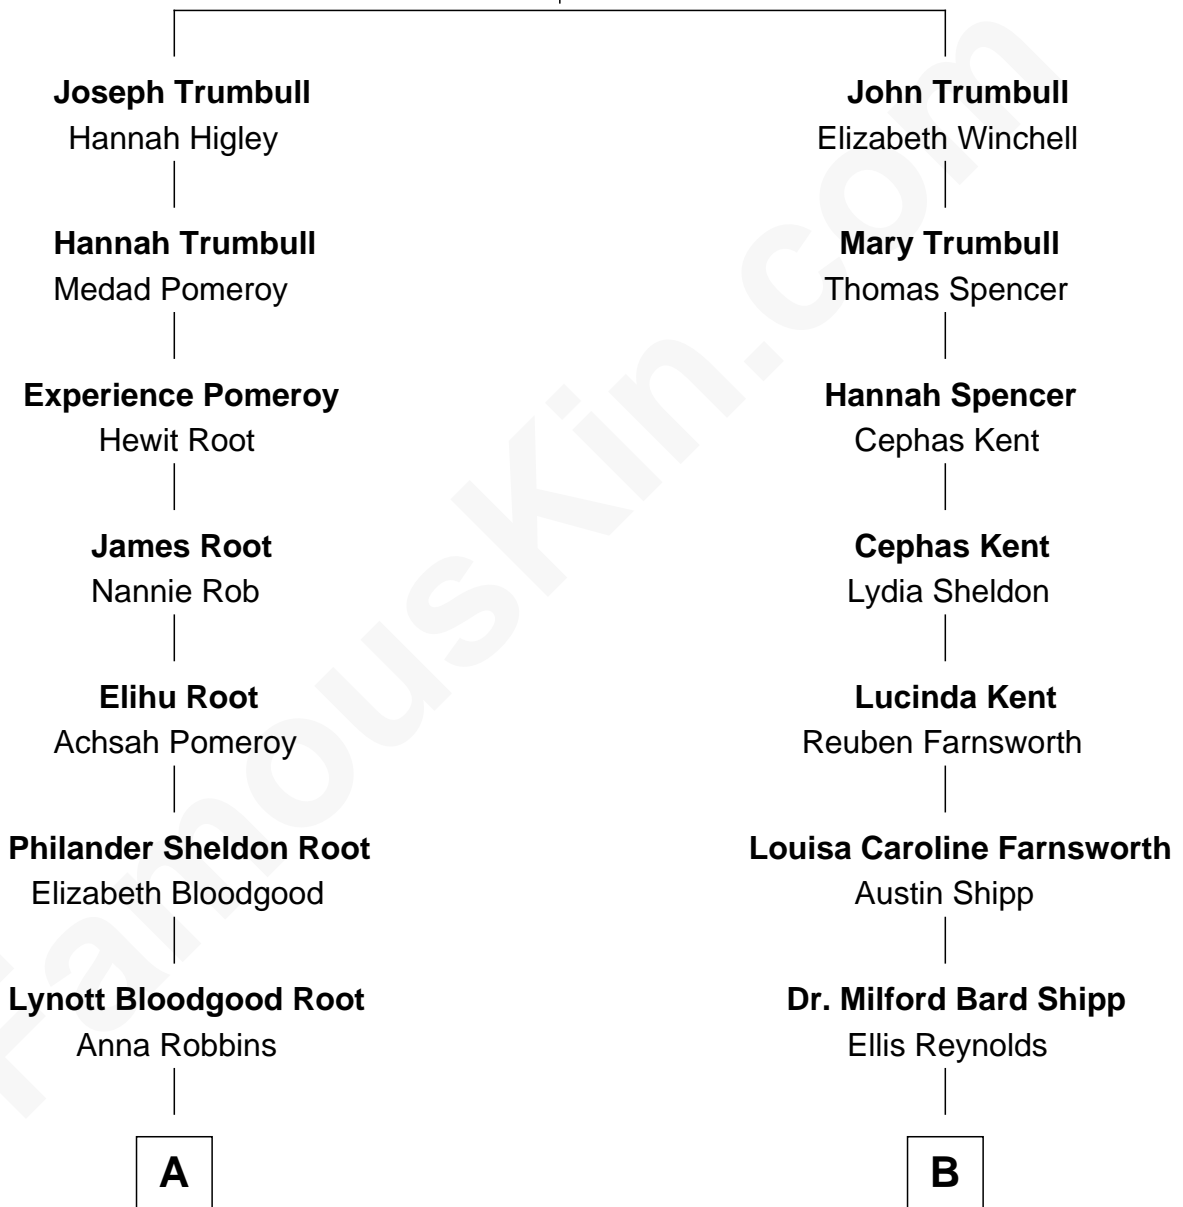

FamousKin.com

Relationship Chart of

Henry Luce

Co-Founder of Time, Life, Fortune and Sports Illustrated magazines

8th cousin 2 times removed of

Amy Adams
Movie Actress

Joseph Trumbull
Hannah Smith

A

Elizabeth Middleton Root

Henry Winters Luce

Henry Luce

Co-Founder of Time Inc.

B

Olea Shipp

John Hyrum Hill

Olea Lorraine Hill