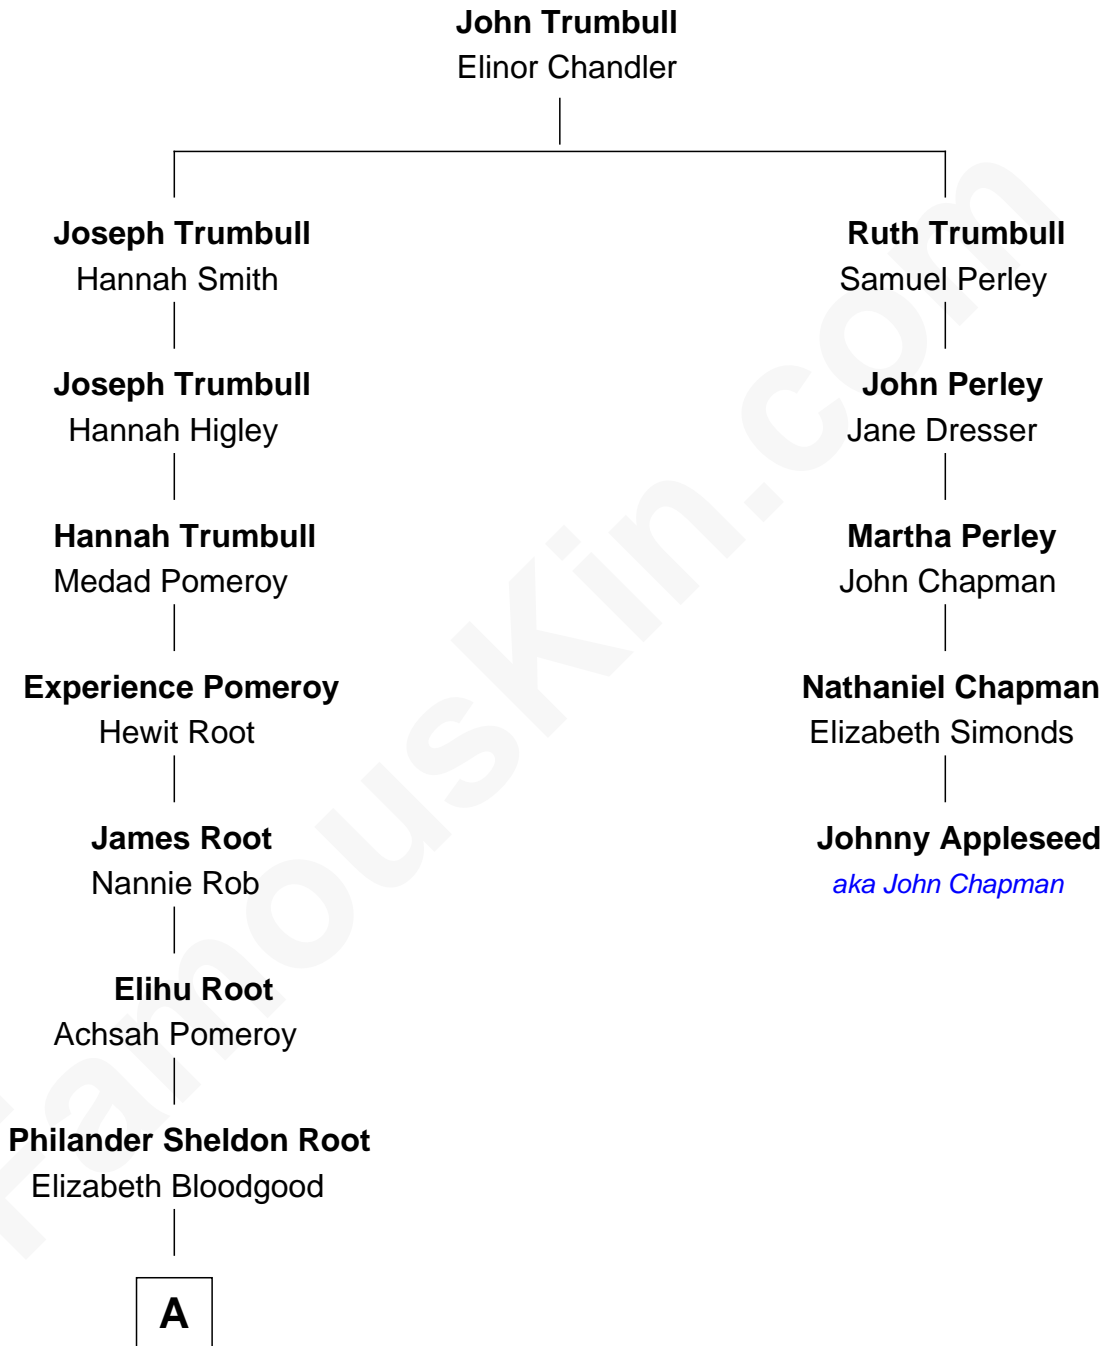

## Relationship Chart of

### Henry Luce

Co-Founder of Time, Life, Fortune and Sports Illustrated magazines

4th cousin 5 times removed of

**Johnny Appleseed**  
aka John Chapman

**A**

—  
**Lynott Bloodgood Root**

Anna Robbins

—  
**Elizabeth Middleton Root**