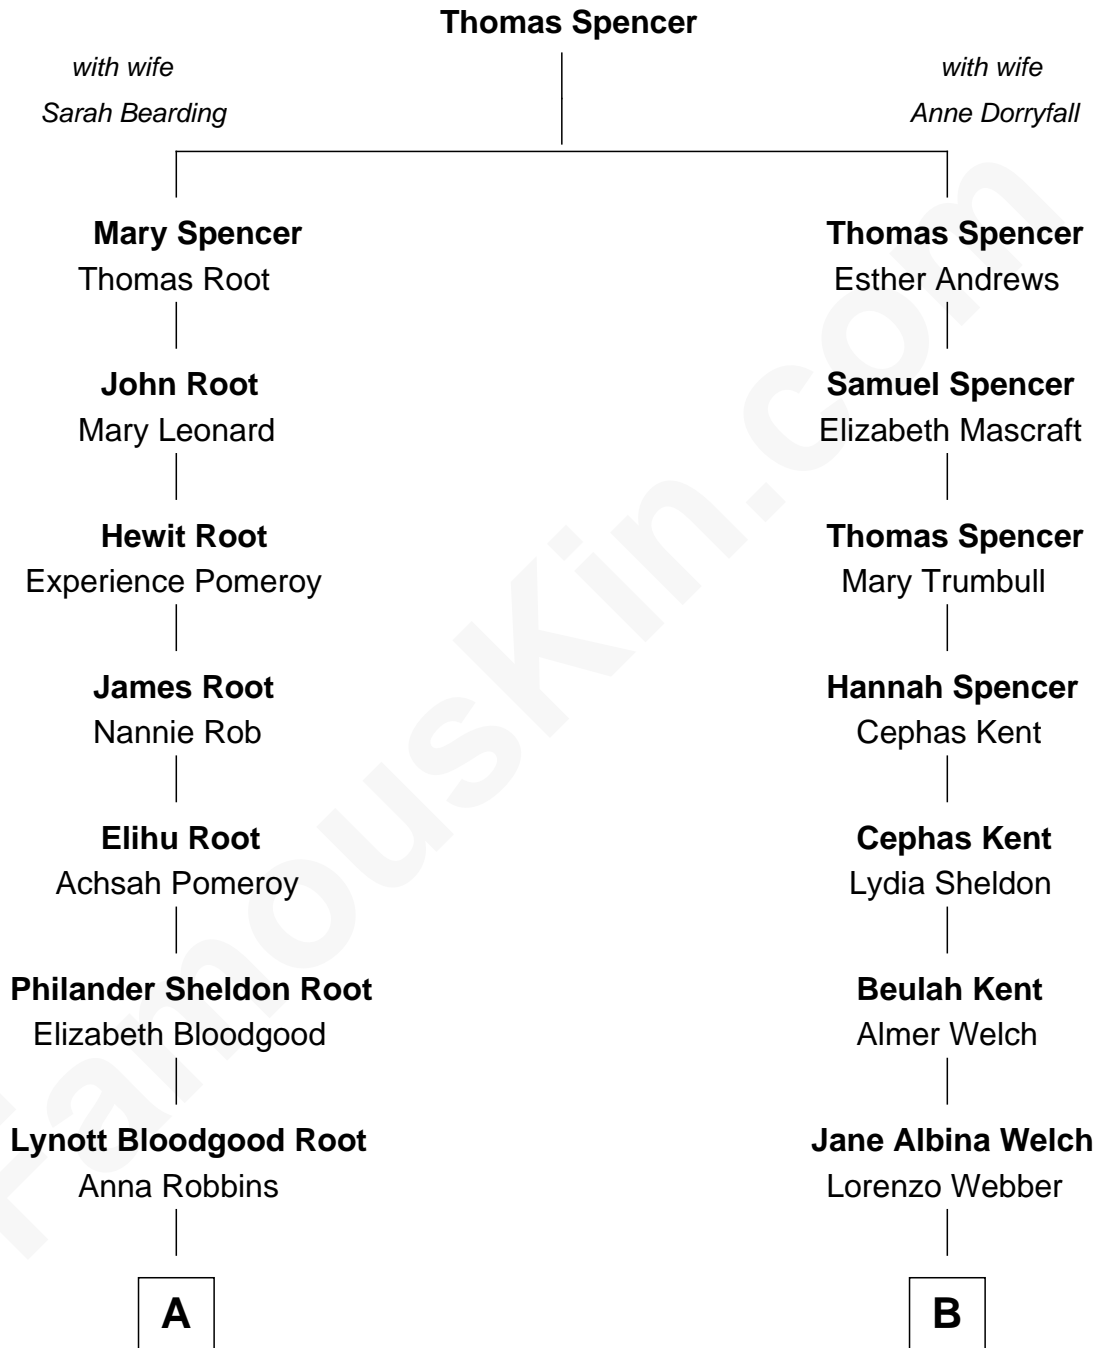

FamousKin.com

Relationship Chart of

Henry Luce

Co-Founder of Time, Life, Fortune and Sports Illustrated magazines

8th cousin 2 times removed of

Brewster H. Shaw
NASA Astronaut

A

Elizabeth Middleton Root

Henry Winters Luce

Henry Luce

Co-Founder of Time Inc.

B

Sophia Webber

Charles Burton Pomeroy

Adelle Pomeroy

John Thomas Shaw

Brewster Hopkinson Shaw

Leone Marguerite Lee

Brewster H. Shaw

NASA Astronaut

FamousKin.com