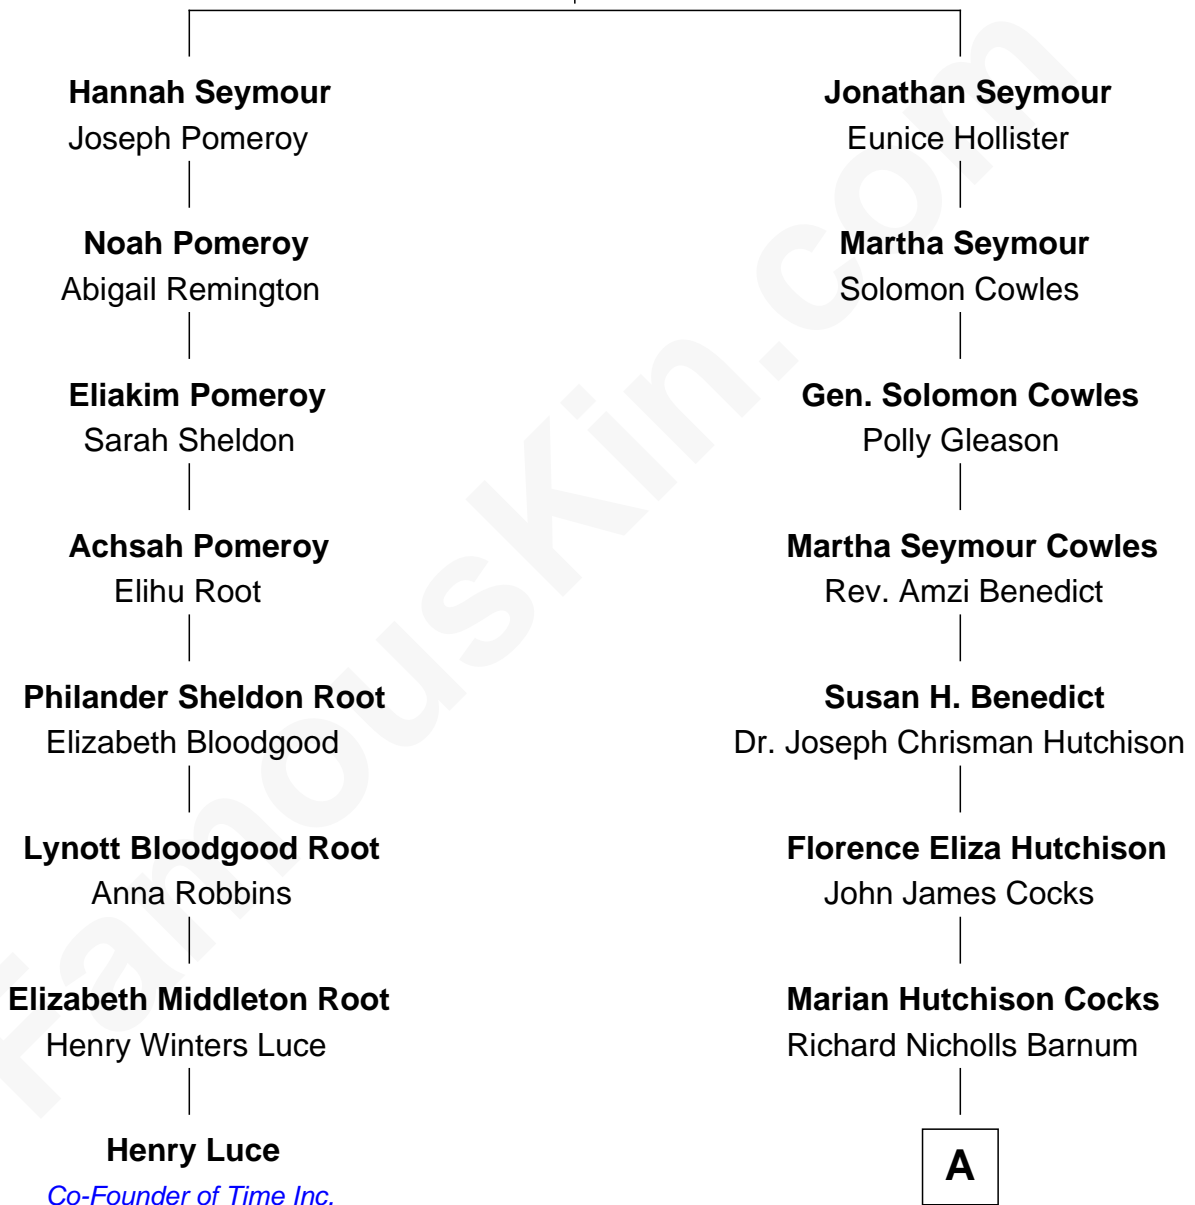

## Relationship Chart of

### Henry Luce

*Co-Founder of Time, Life, Fortune and Sports Illustrated magazines*

7th cousin 2 times removed of

**Treat Williams**  
*TV & Movie Actor*

**Richard Seymour**  
Hannah Woodruff

A

**Eleanor Barnum**  
Treat Payne Andrew

**Marian Andrew**  
Richard Norman Williams

**Treat Williams**  
*TV & Movie Actor*

FamousKin.com