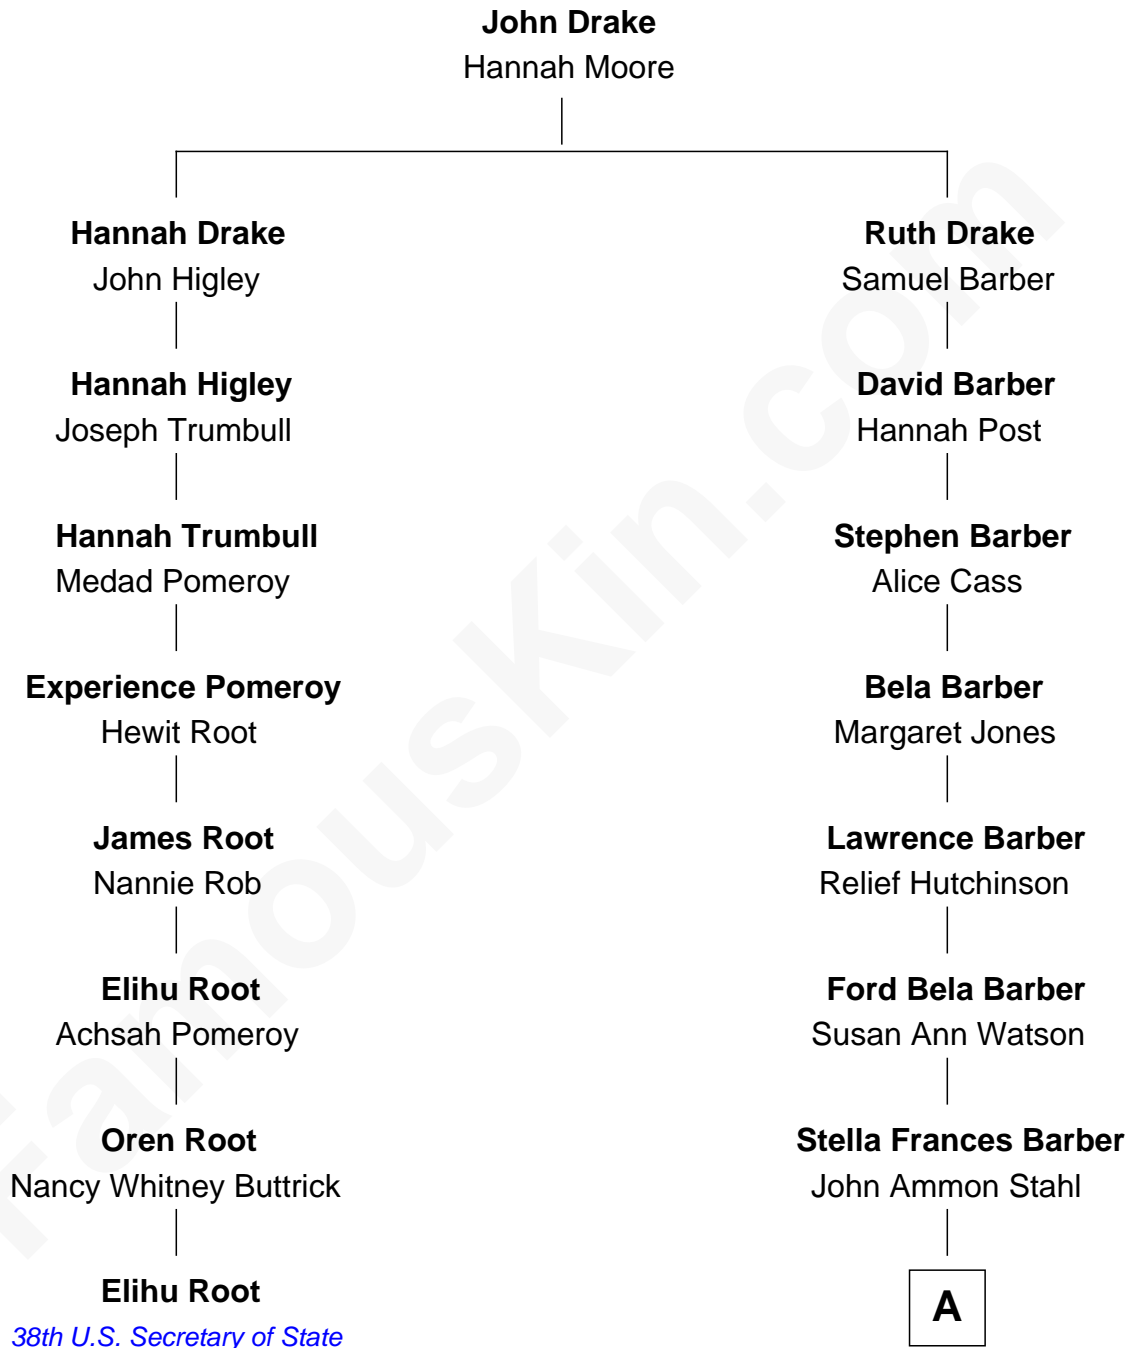

FamousKin.com Relationship Chart of

Elihu Root

38th U.S. Secretary of State

7th cousin 1 time removed of

Warren Buffett

Chairman & CEO, Berkshire Hathaway

A

Leila Stahl
Howard Homan Buffett