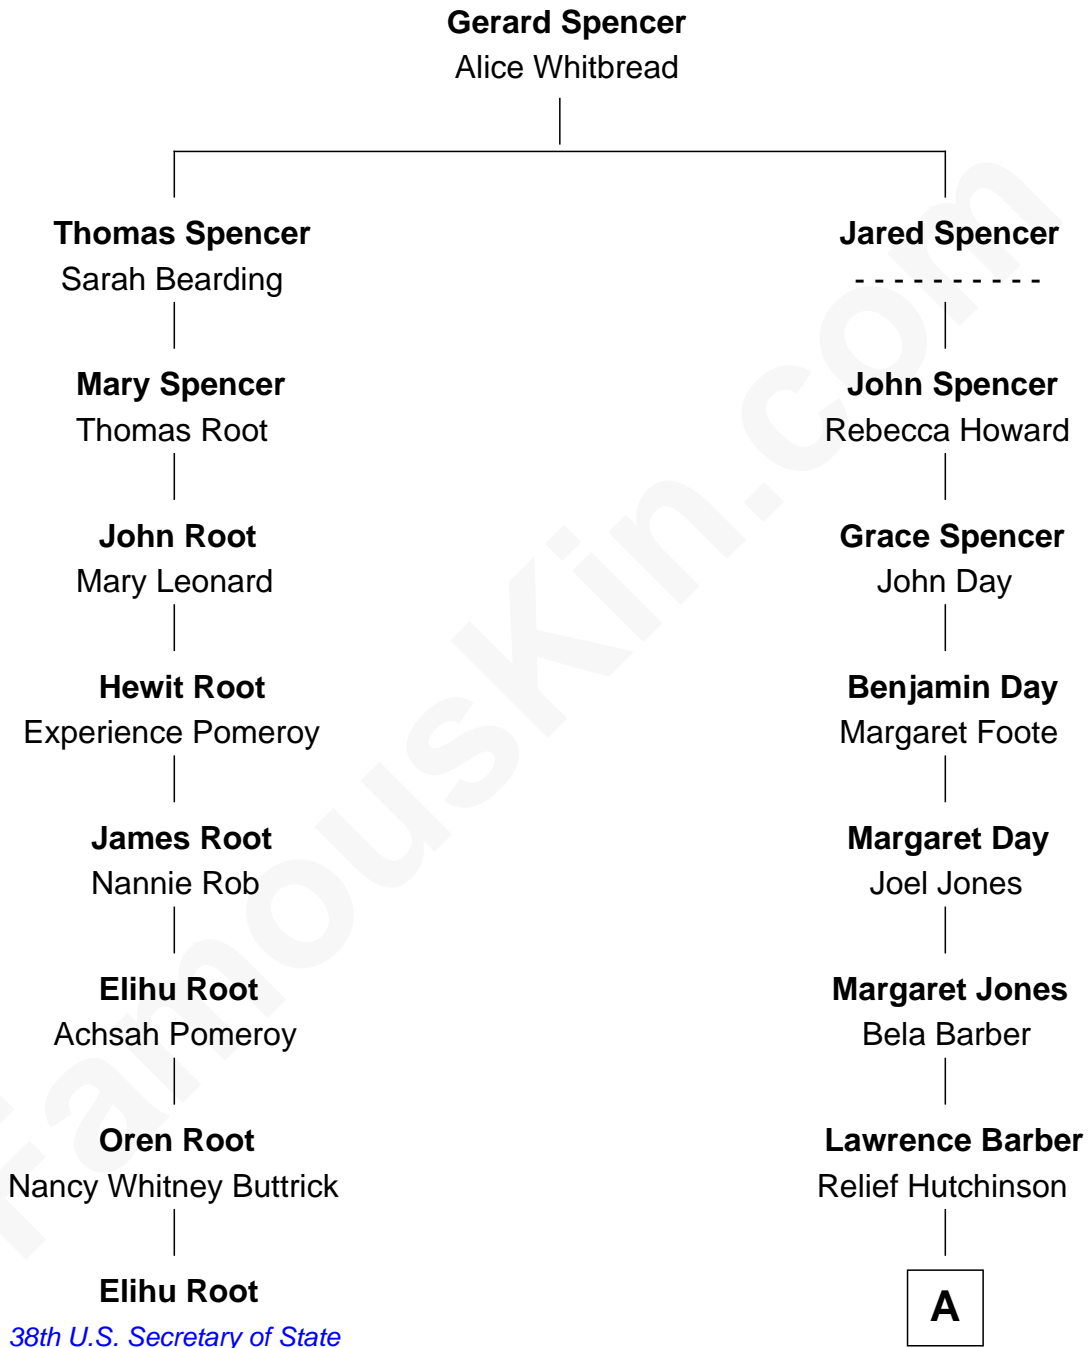

FamousKin.com

Relationship Chart of

Elihu Root

38th U.S. Secretary of State

7th cousin 3 times removed of

Warren Buffett

Chairman & CEO, Berkshire Hathaway

A

—
Ford Bela Barber
Susan Ann Watson

—
Stella Frances Barber
John Ammon Stahl

—
Leila Stahl
Howard Homan Buffett

—
Warren Buffett
Chairman & CEO, Berkshire Hathaway