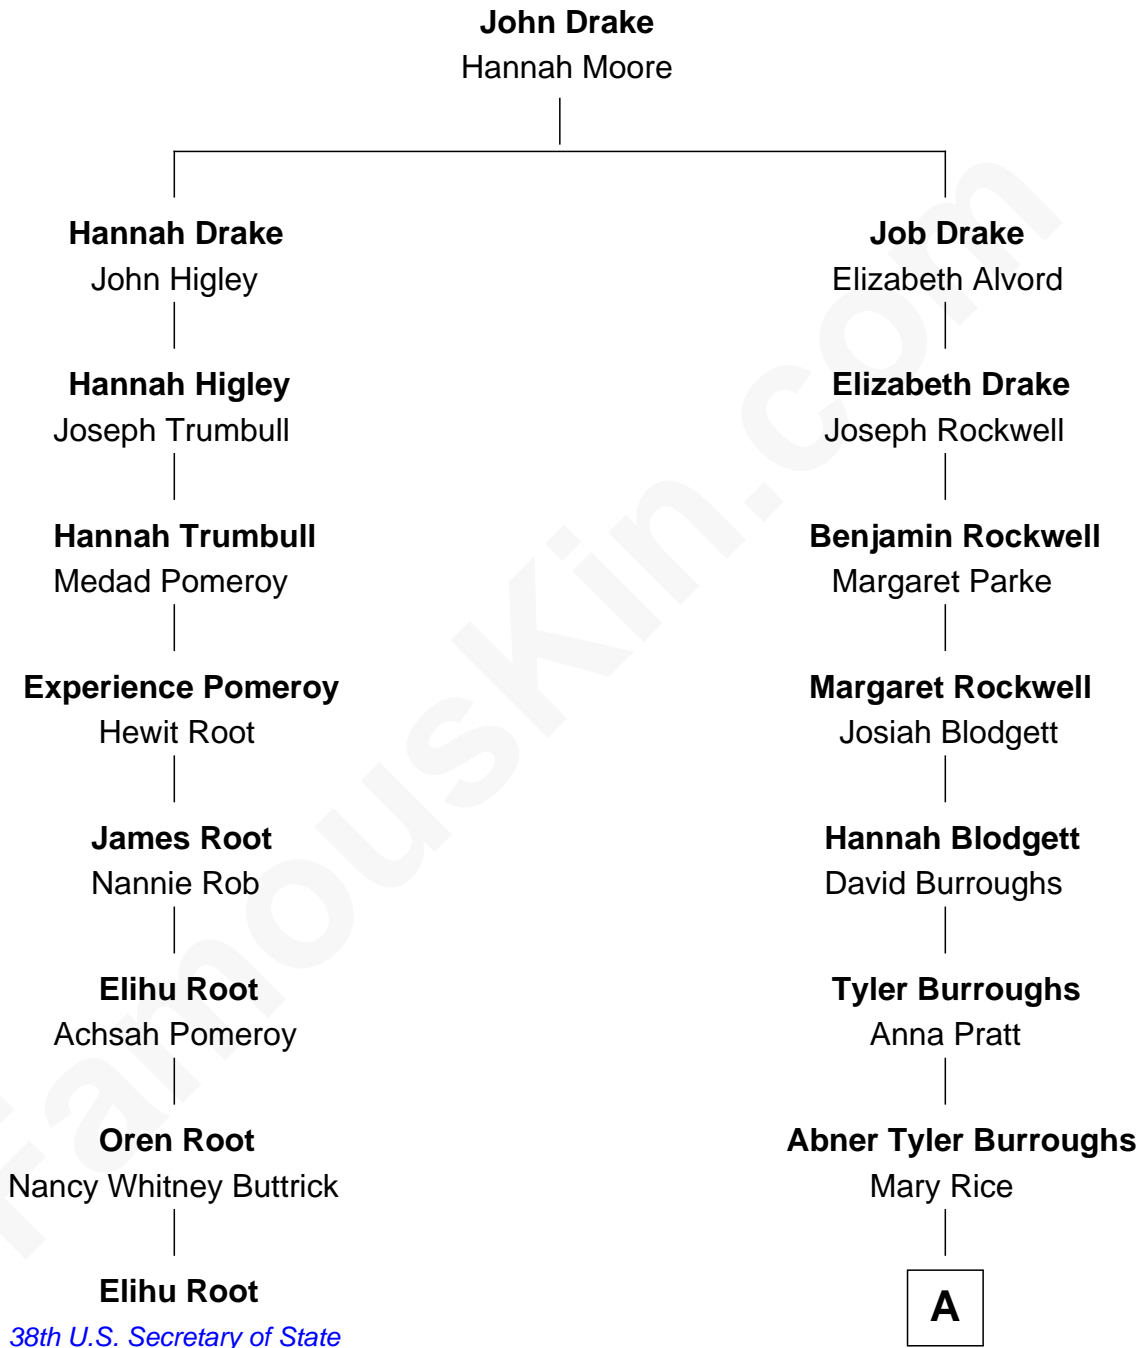

FamousKin.com

Relationship Chart of

Elihu Root

38th U.S. Secretary of State

7th cousin 1 time removed of

Edgar Rice Burroughs

Author of Tarzan and John Carter

A

George Tyler Burroughs

Mary Evaline Zieger

Edgar Rice Burroughs

Author of Tarzan

FamousKin.com