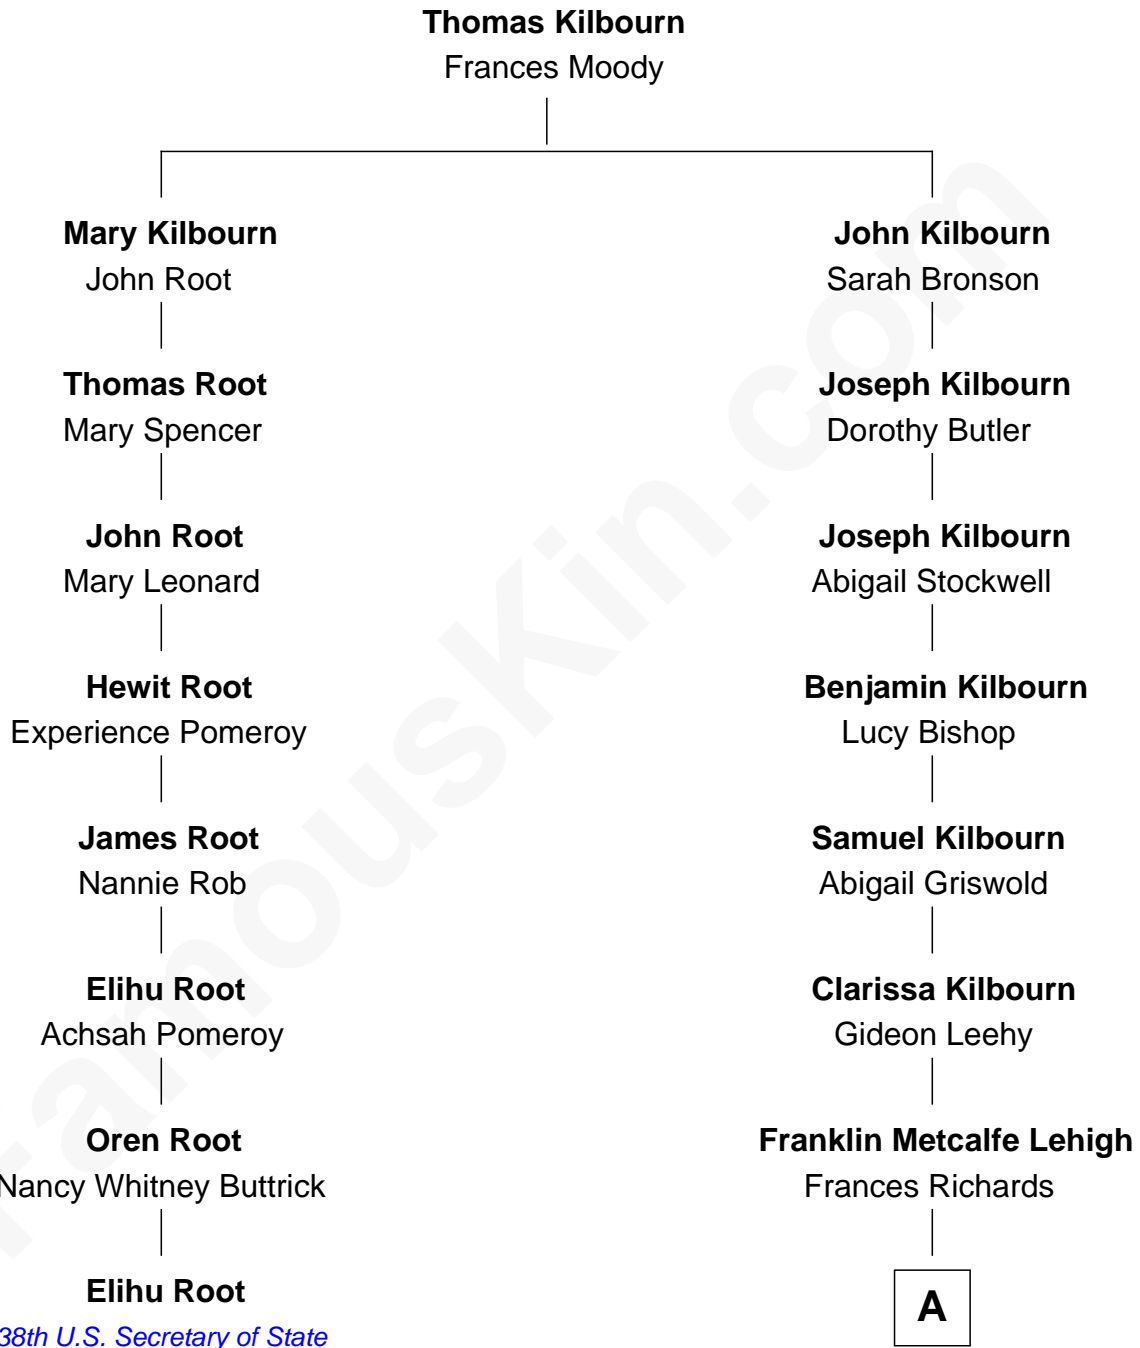

FamousKin.com Relationship Chart of

Elihu Root

38th U.S. Secretary of State

7th cousin 2 times removed of

Warren Beatty

Movie Actor

A

Blanche Lehigh
Murdoch T. MacLean