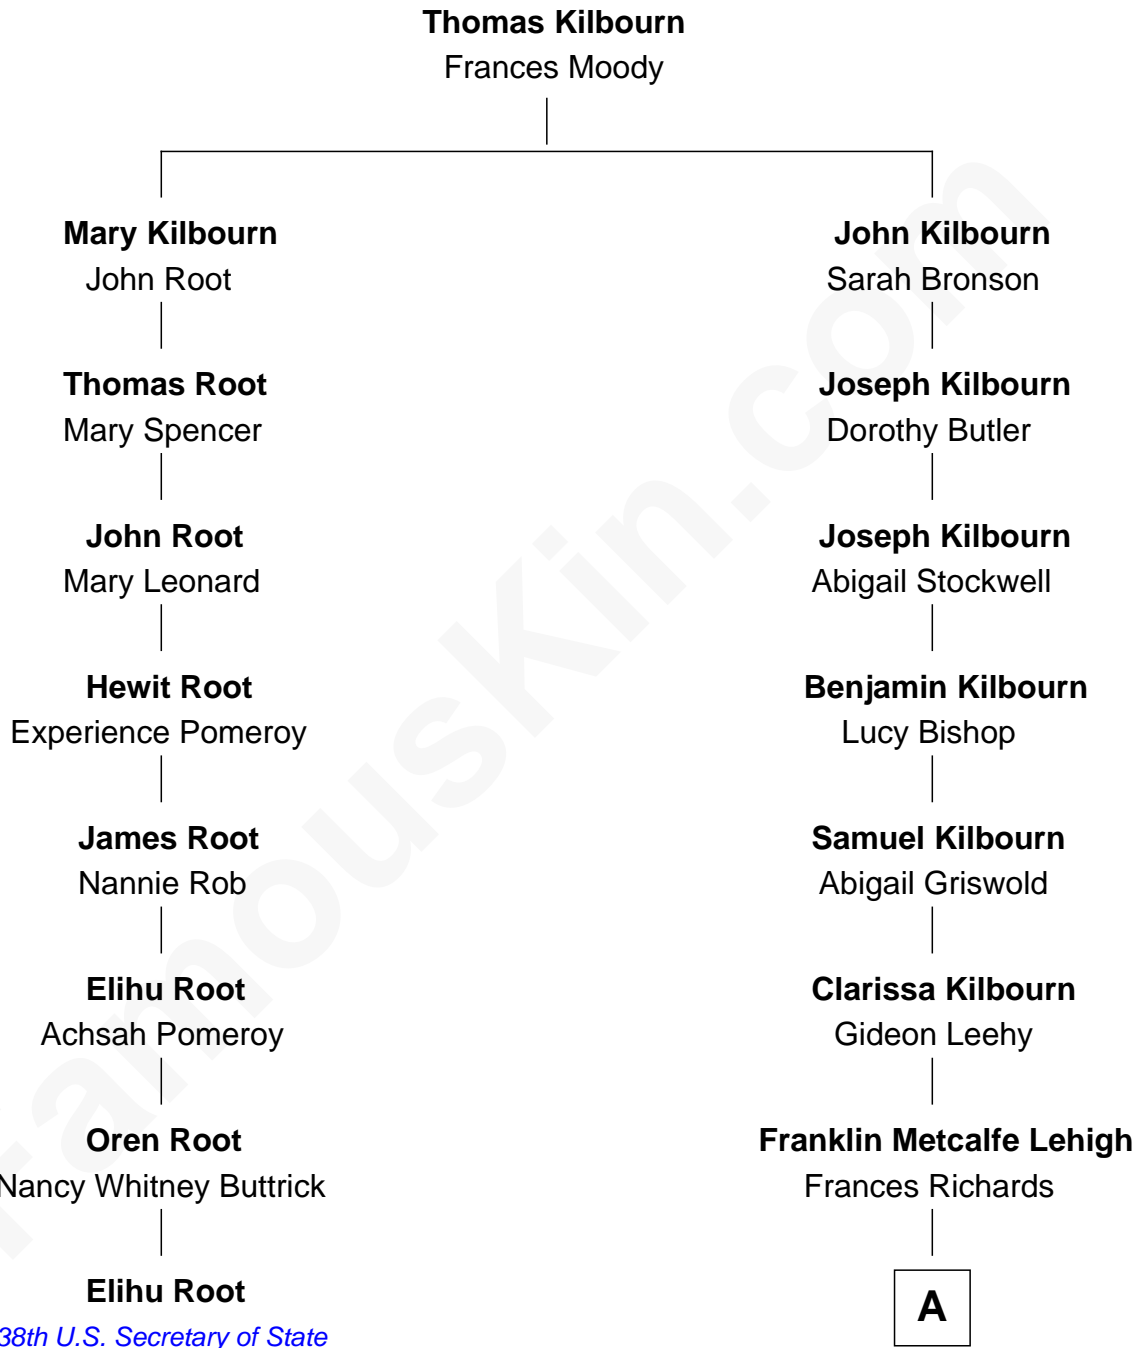

FamousKin.com Relationship Chart of

Elihu Root

38th U.S. Secretary of State

7th cousin 2 times removed of

Shirley MacLaine

Movie Actress

A

Blanche Lehigh
Murdoch T. MacLean