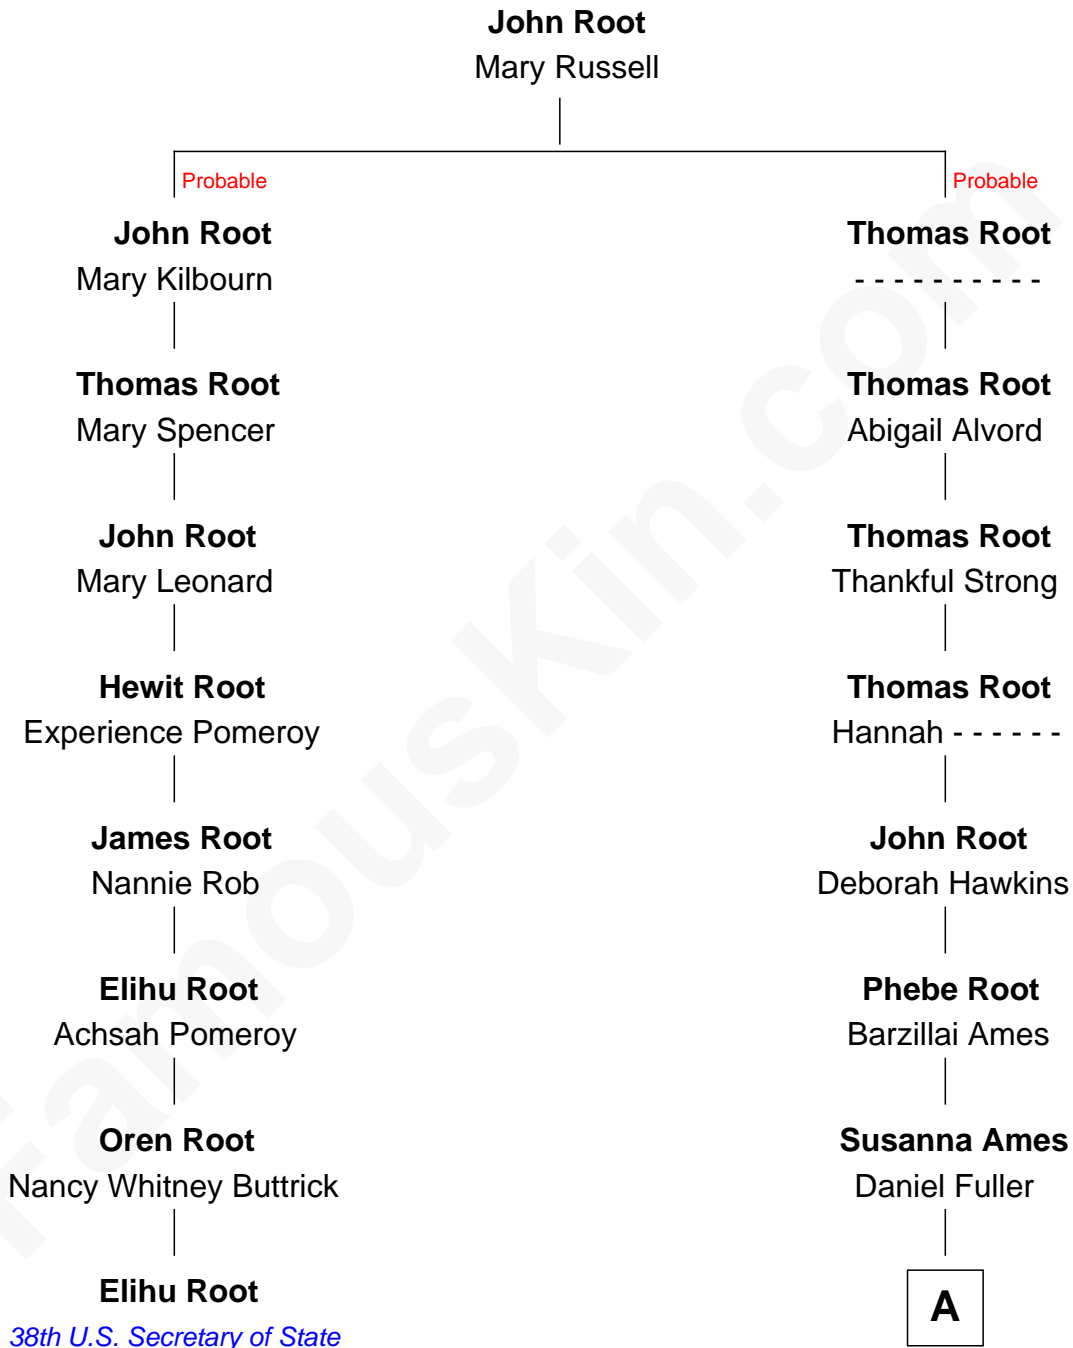

FamousKin.com Relationship Chart of

Elihu Root

38th U.S. Secretary of State

7th cousin 4 times removed of

Rob Schneider

Comedian, TV and Movie Actor

A

—
Lafayette Fuller

Harriet Keel

—
Ada Fuller

Oscar W. Monroe

—
Ulysses Stanley Monroe

Victoria Estacio

—
Pilar M. Monroe

Marvin Schneider

—
Rob Schneider