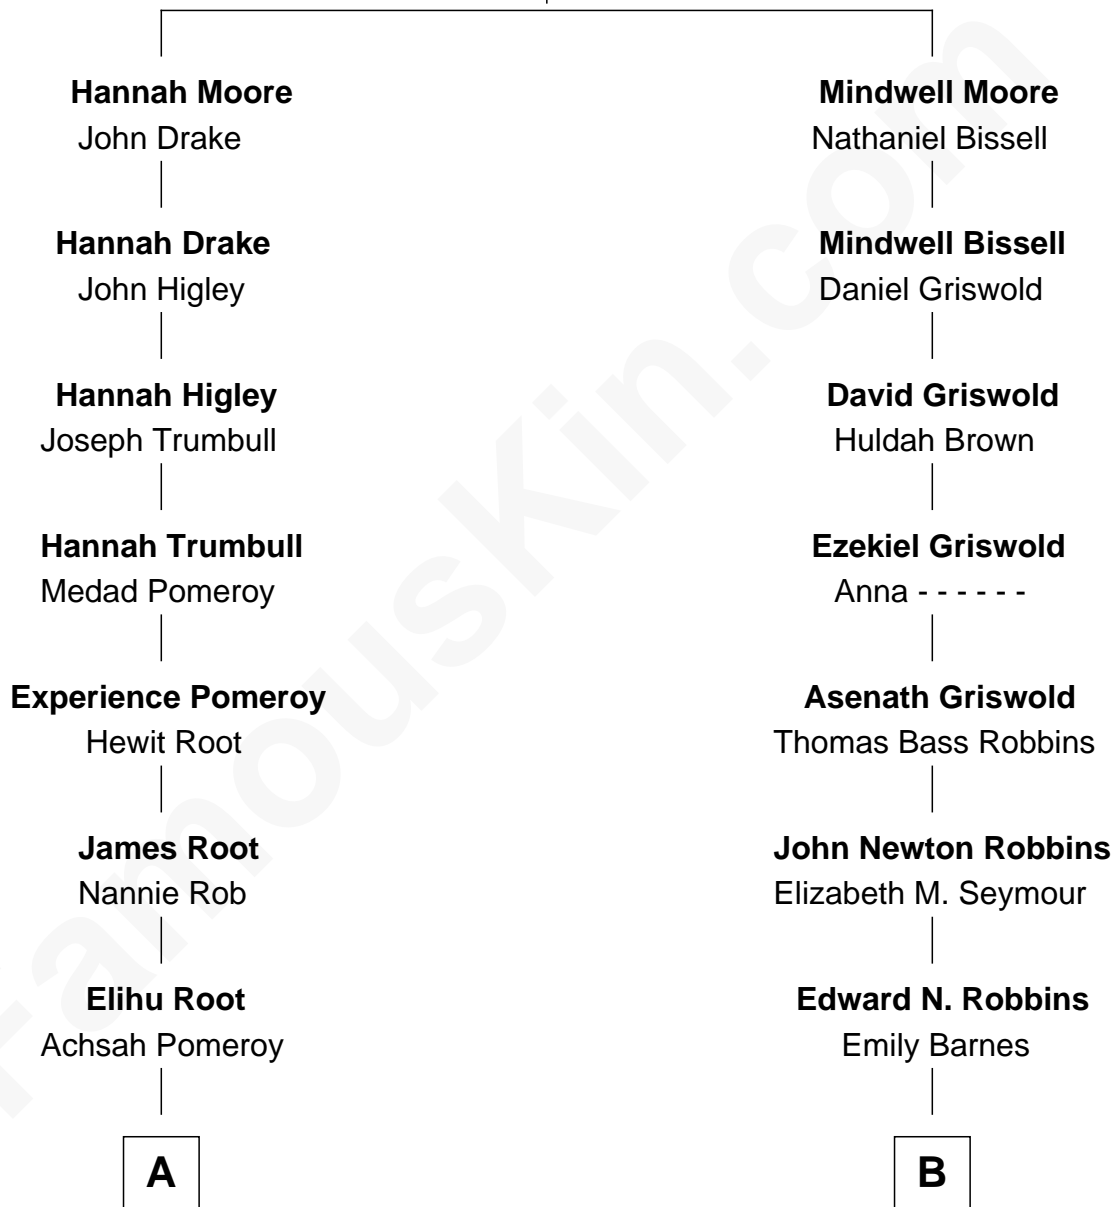

FamousKin.com

Relationship Chart of

Elihu Root

38th U.S. Secretary of State

8th cousin 1 time removed of

Nancy (Davis) Reagan

First Lady of President Ronald Reagan

John Moore

A

Oren Root
Nancy Whitney Buttrick

Elihu Root
38th U.S. Secretary of State

B

John Newell Robbins
Anne Ayers Francis

Kenneth Seymour Robbins
Edith Prescott Lockett

Nancy (Davis) Reagan
First Lady of Ronald Reagan