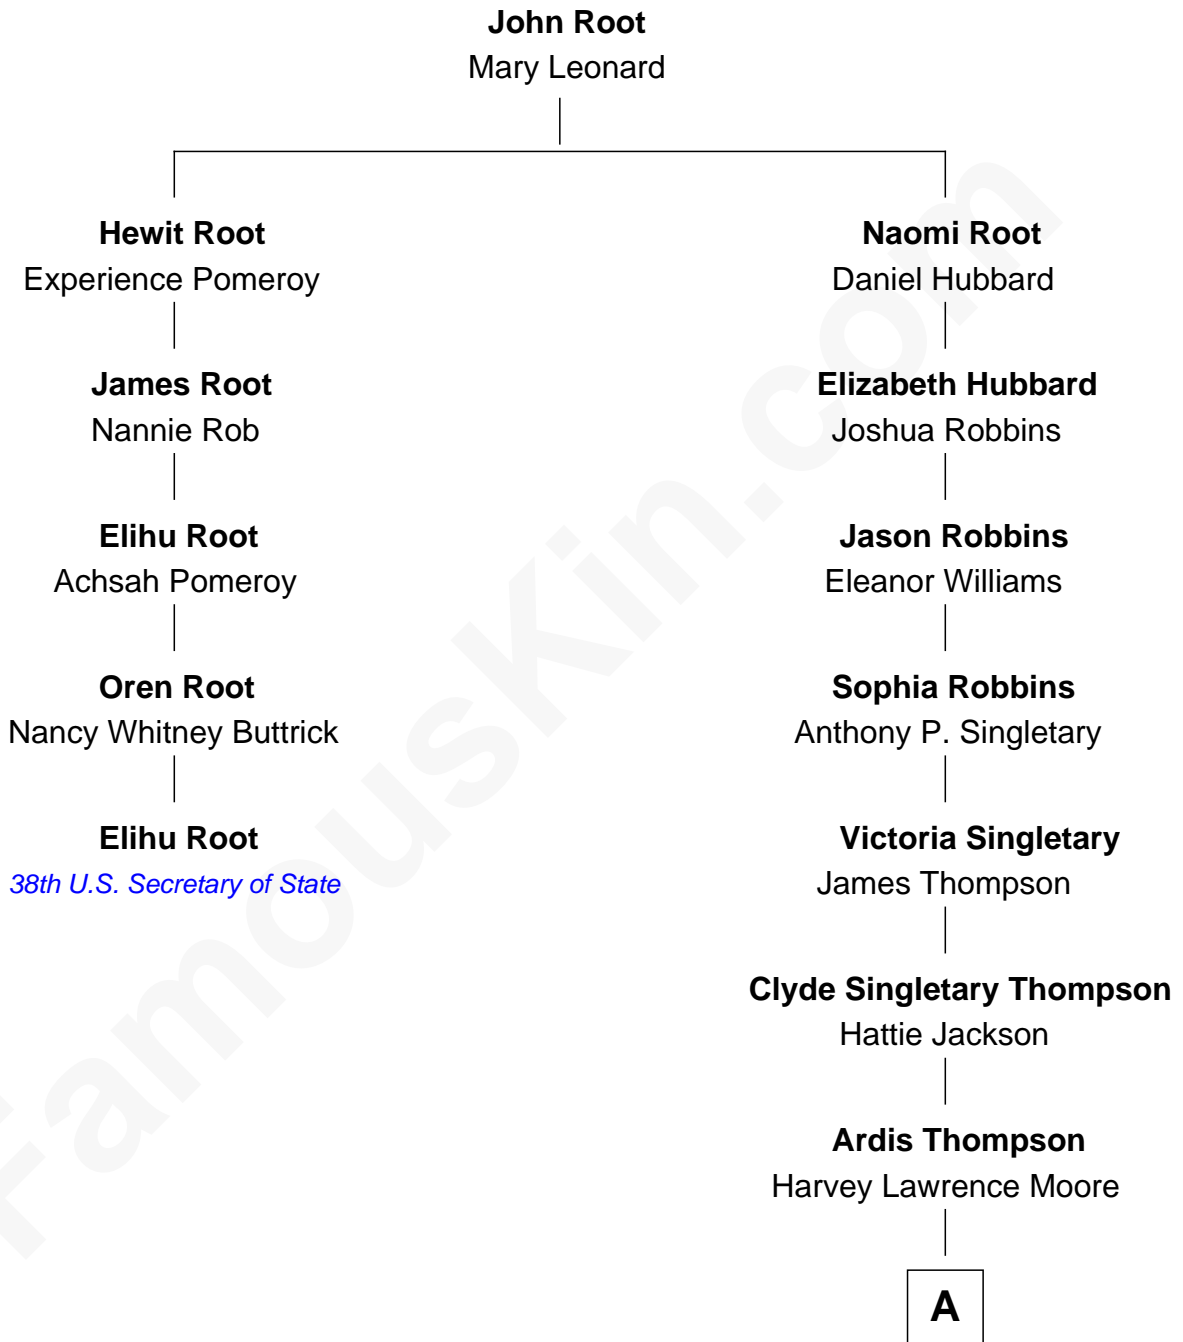

FamousKin.com Relationship Chart of

Elihu Root

38th U.S. Secretary of State

4th cousin 4 times removed of

John Hinckley, Jr.

Shot President Ronald Reagan

A

Jo Ann Moore

John Warnock Hinckley

John Hinckley, Jr.

Shot President Ronald Reagan

FamousKin.com