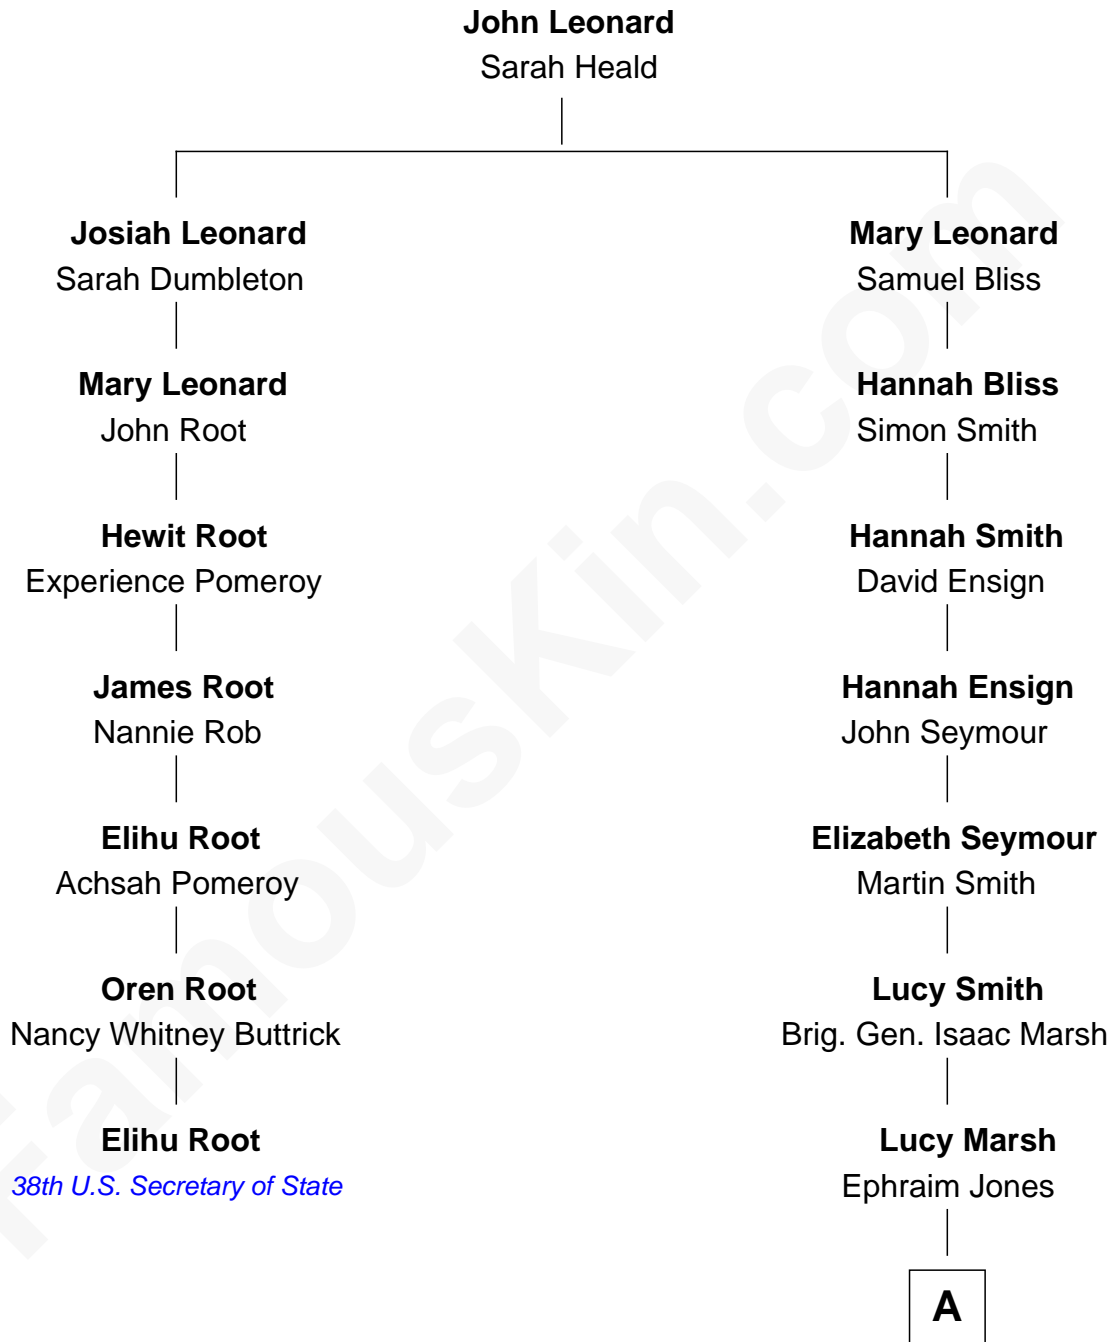

FamousKin.com Relationship Chart of

Elihu Root

38th U.S. Secretary of State

6th cousin 7 times removed of

Julie Bowen

TV and Movie Actress

A

Huldah Emmaline Jones