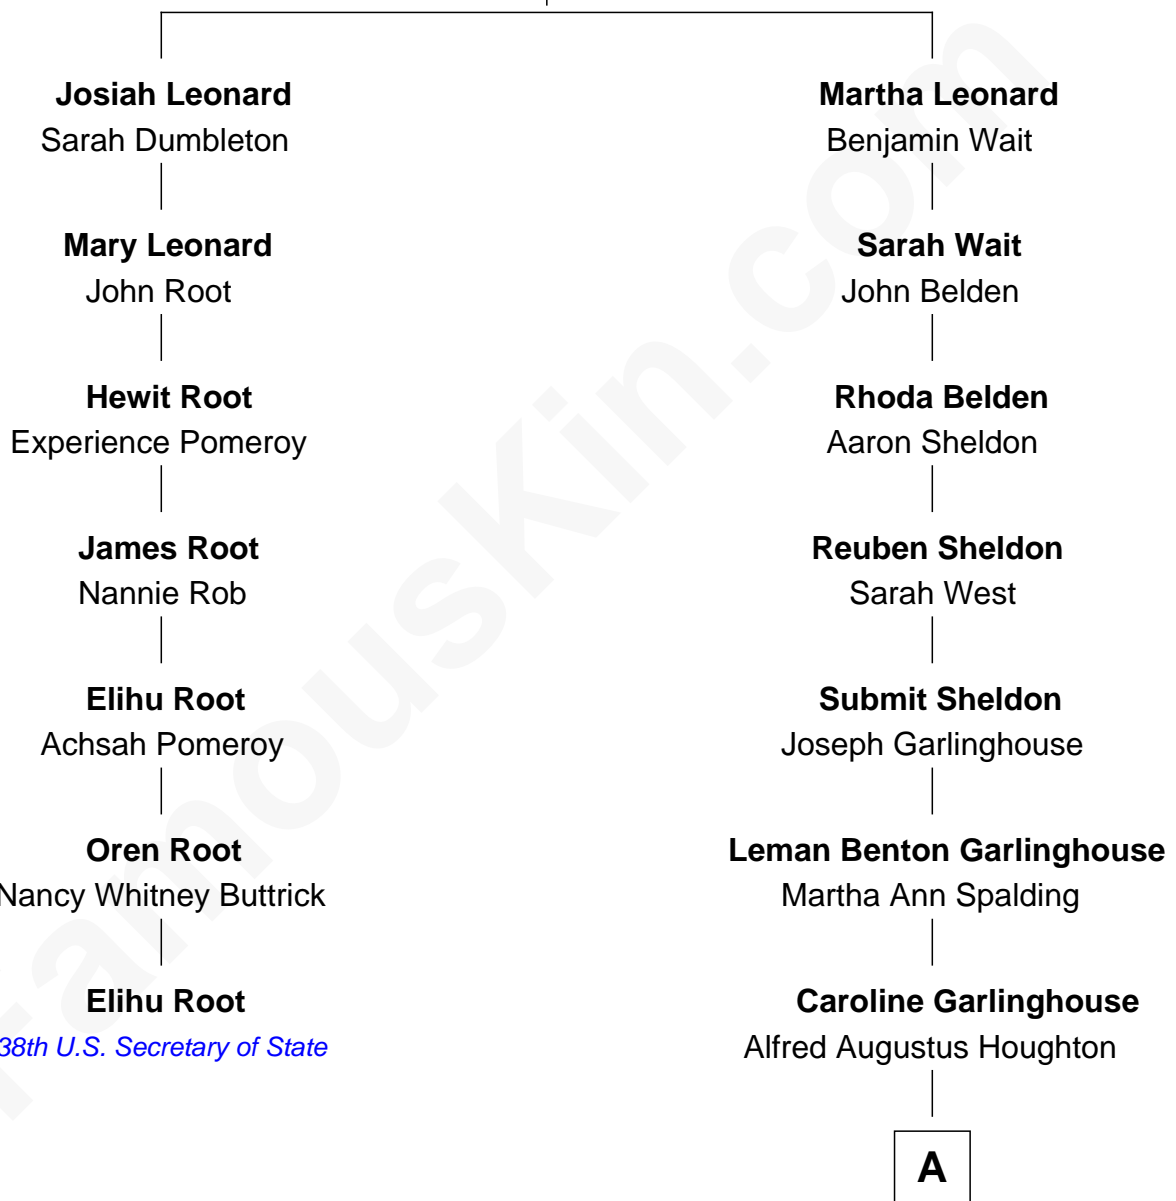

FamousKin.com Relationship Chart of

Elihu Root

38th U.S. Secretary of State

6th cousin 2 times removed of

Katharine Hepburn

Movie Actress

John Leonard

Sarah Heald

A

|
Katharine Martha Houghton

Thomas Norval Hepburn

|
Katharine Hepburn

Movie Actress

FamousKin.com